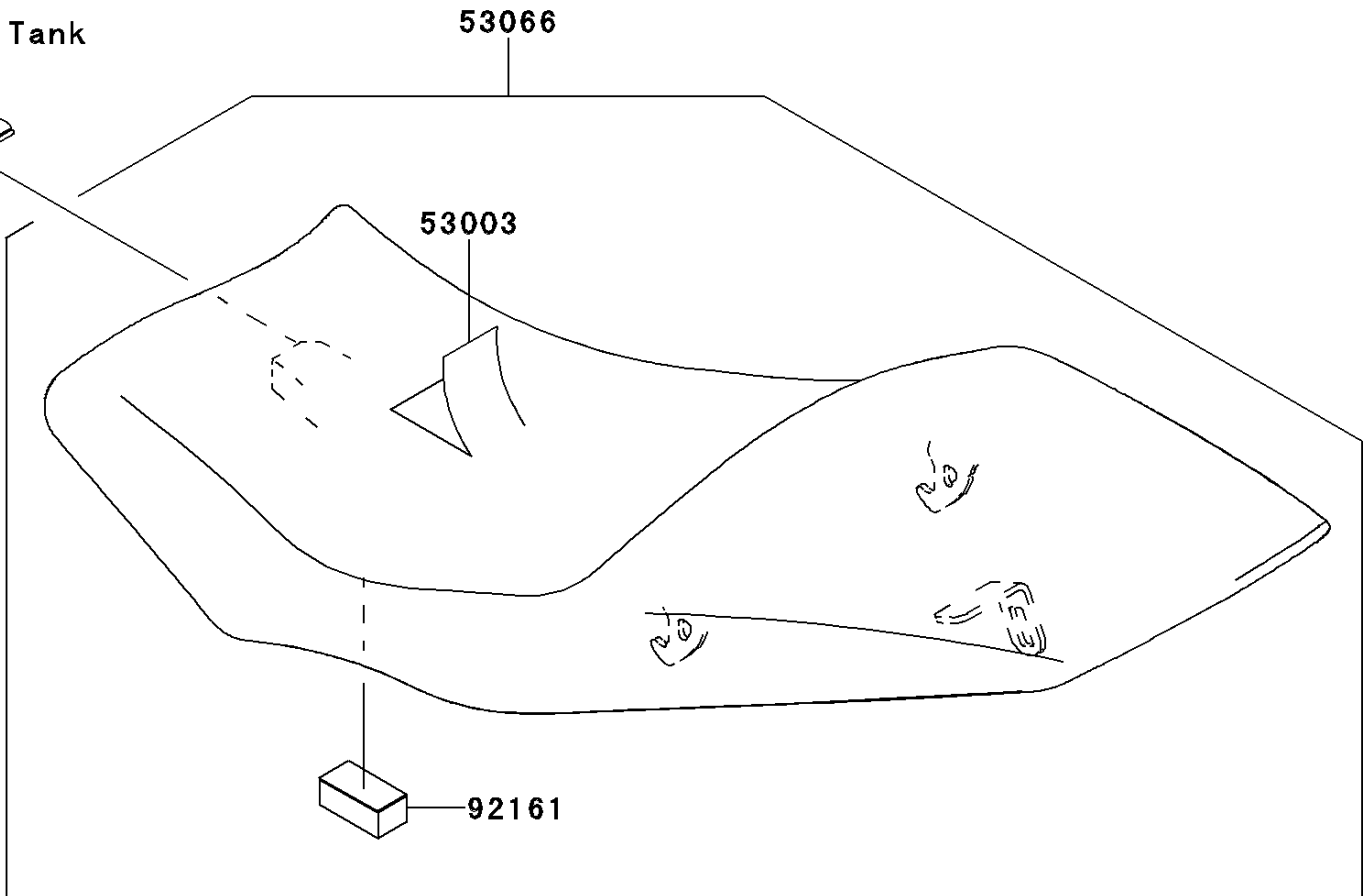

2009 ER-6n PARTS DIAGRAM

Seat

F2510

Ref. Fuel Tank

53066

53003

92161

2009 ER-6n PARTS LIST

Seat

ITEM NAME	PART NUMBER	QUANTITY
LEATHER,SEAT,BLACK (Ref # 53003)	53003-0128-MA	1
SEAT-ASSY,DUAL,BLACK (Ref # 53066)	53066-0205-MA	1
DAMPER,SEAT (Ref # 92161)	92161-1321	1