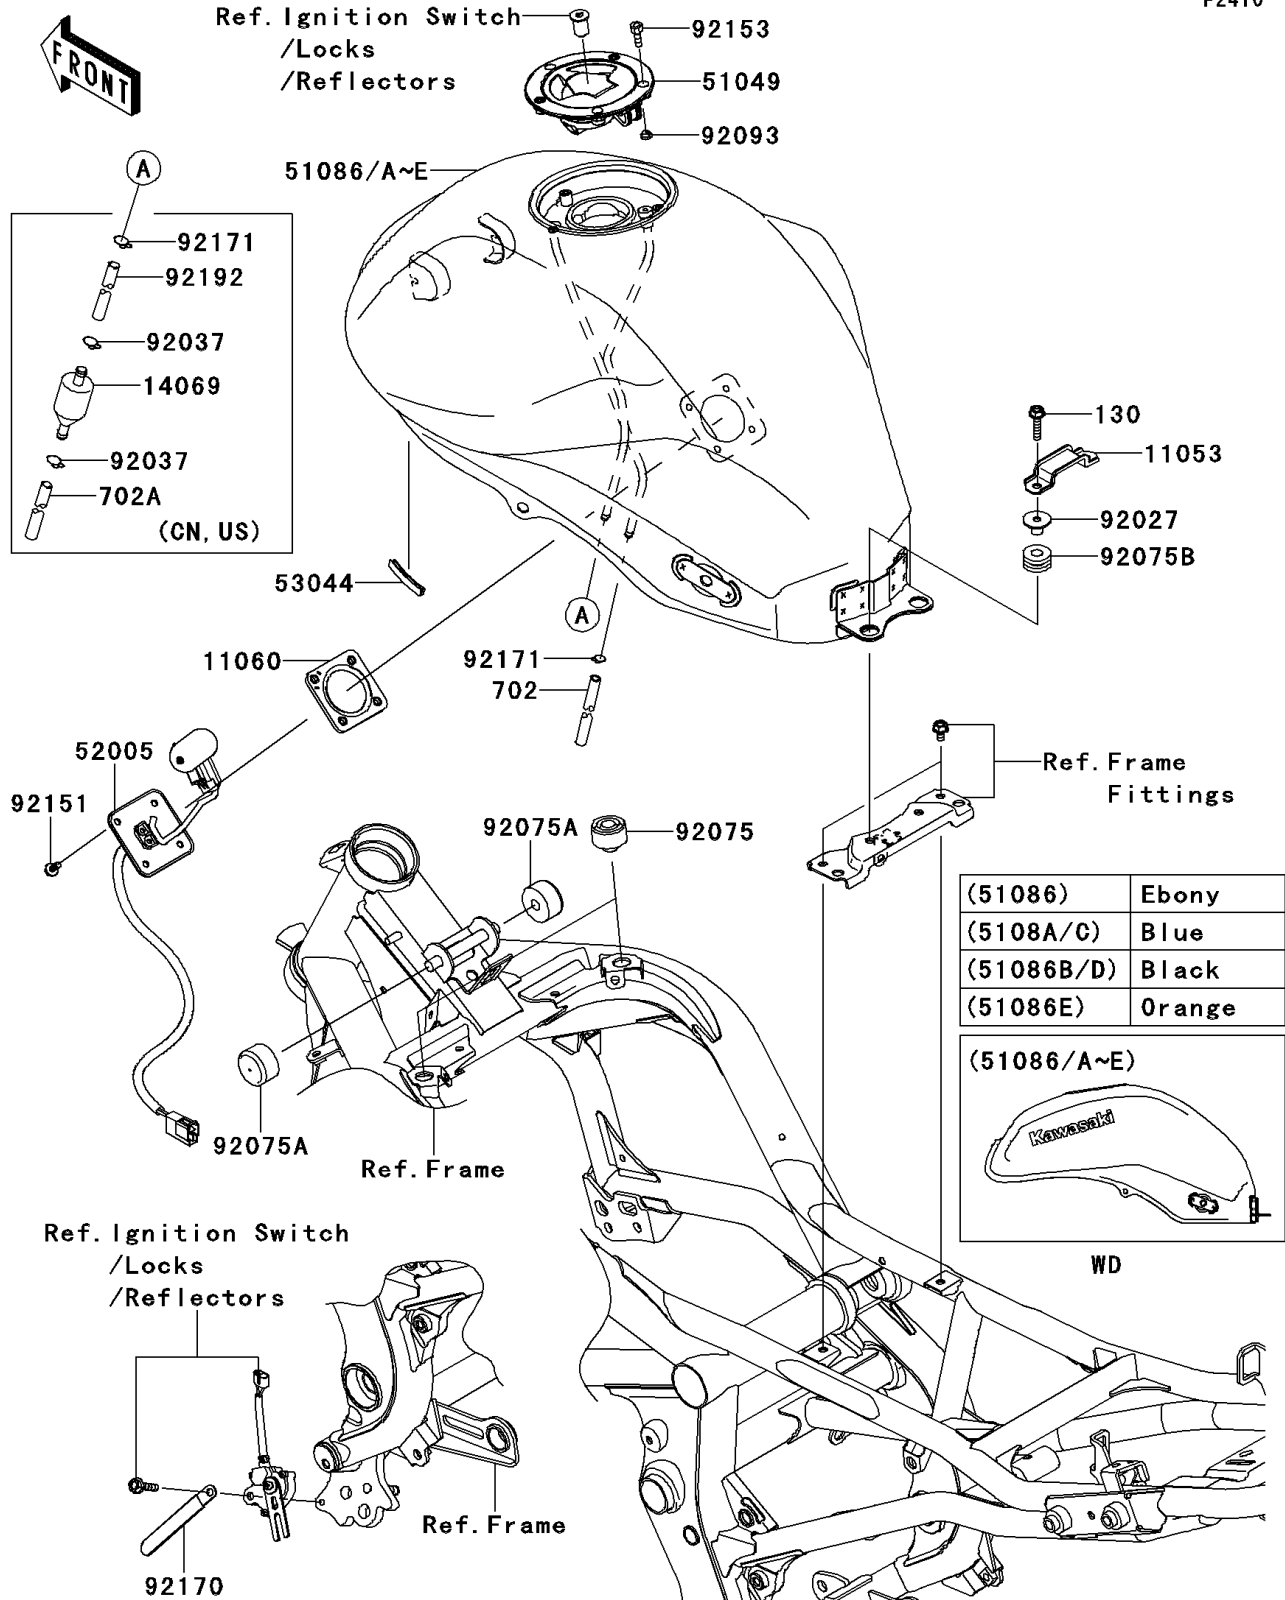

2009 ER-6n PARTS DIAGRAM

Fuel Tank

F2410

2009 ER-6n PARTS LIST

Fuel Tank

ITEM NAME	PART NUMBER	QUANTITY
BRACKET,SEAT (Ref # 11053)	11053-1812	1
GASKET,FUEL GAUGE (Ref # 11060)	11060-1952	1
CAP-TANK,FUEL (Ref # 51049)	51049-0039	1
GAUGE,FUEL (Ref # 52005)	52005-0076	1
TRIM,L=60 (Ref # 53044)	53044-1249	1
COLLAR,L=13.1 (Ref # 92027)	92027-251	1
DAMPER (Ref # 92075)	92075-015	1
BOLT-FLANGED,6X25 (Ref # 130)	130BB0625	1
TUBE-RUBBER,6X9X690 (Ref # 702)	702A06690	1
DAMPER,FUEL TANK (Ref # 92075A)	92075-125	1
DAMPER (Ref # 92075B)	92075-1690	1
SEAL,FUEL TANK CAP (Ref # 92093)	92093-1030	1
BOLT,5X12 (Ref # 92151)	92151-1599	1
BOLT,SOCKET,5X16 (Ref # 92153)	92153-1616	1
CLAMP (Ref # 92170)	92170-1925	1
BREATHER,FUEL TANK (Ref # 14069)	14069-1004	1
TANK-COMP-FUEL,C.P.BLUE (Ref # 51086A)	51086-5160-15D	1
TANK-COMP-FUEL,C.P.BLUE (Ref # 51086C)	51086-5161-15D	1
CLAMP,TUBE (Ref # 92037)	92037-147	1
TUBE-RUBBER,7X10X100 (Ref # 702A)	702A07100	1
CLAMP,8X0.7 (Ref # 92171)	92171-1973	2
TUBE,6X9X500 (Ref # 92192)	92192-0733	1