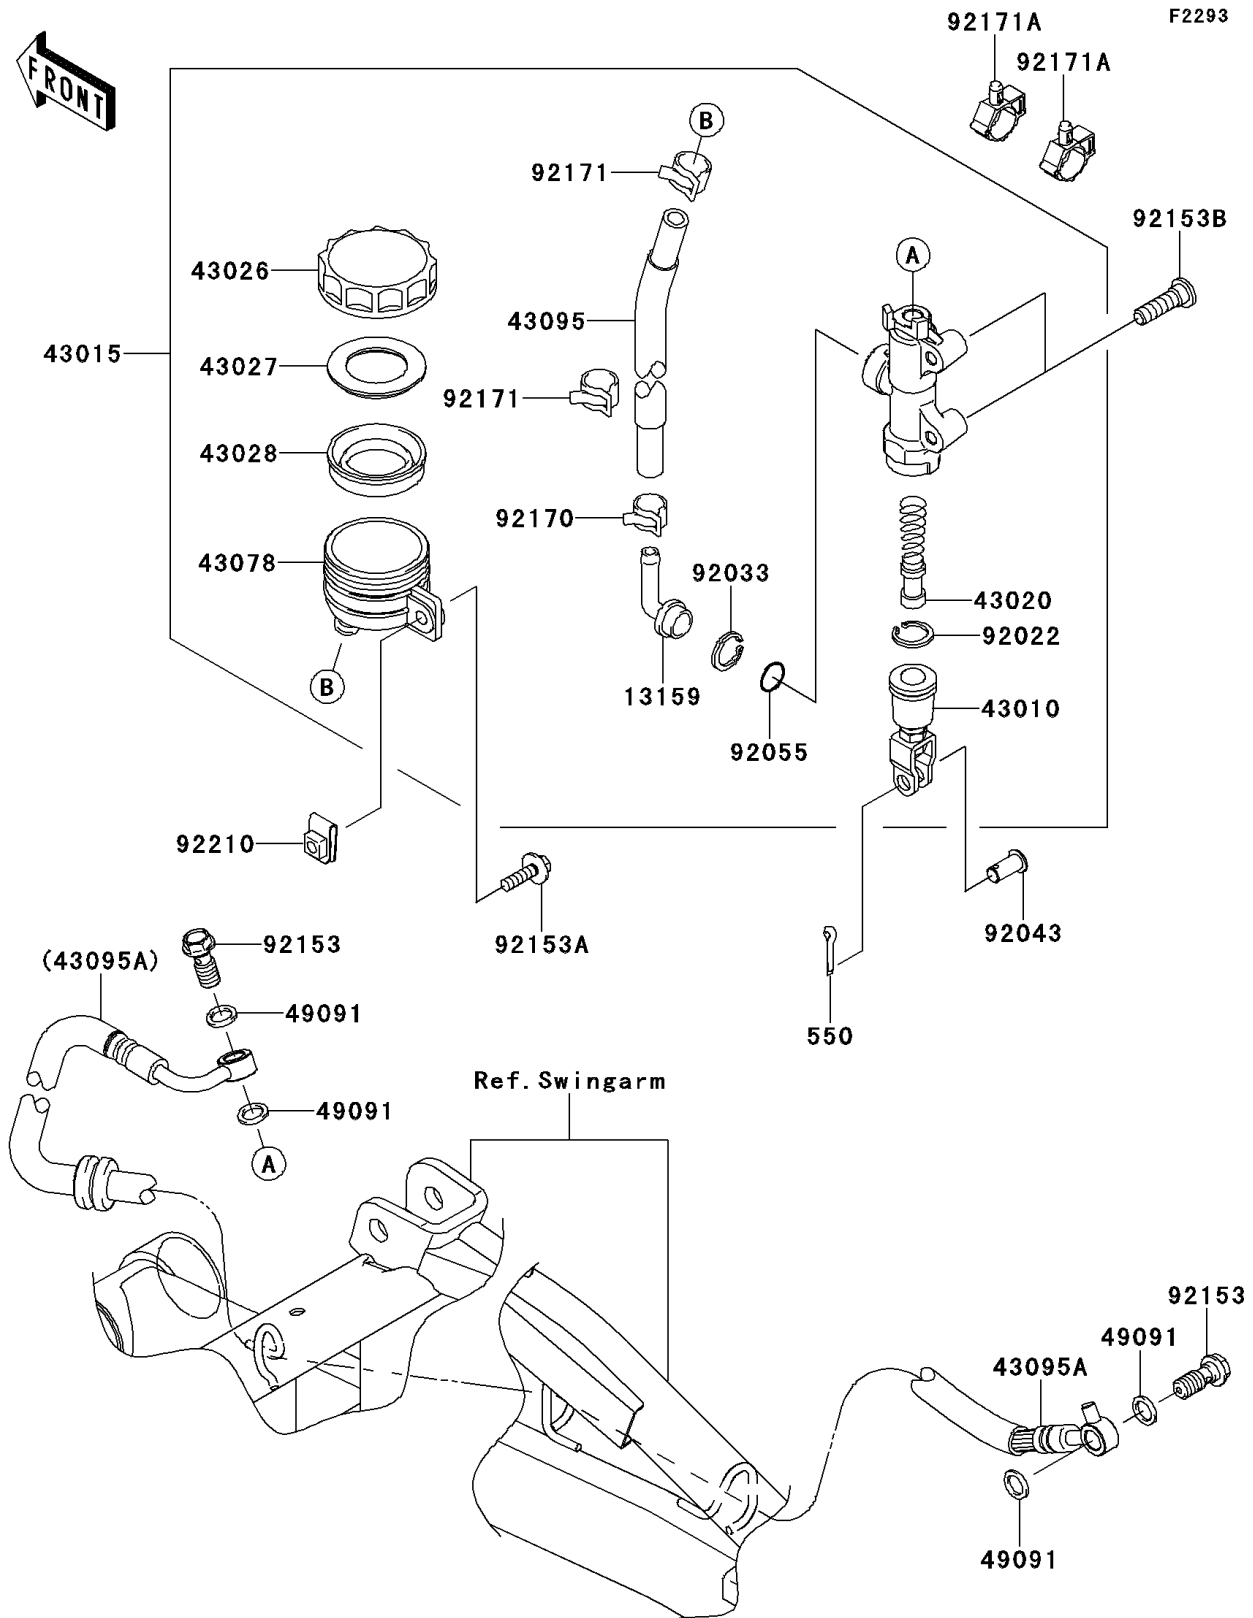

2009 ER-6n PARTS DIAGRAM

Rear Master Cylinder

2009 ER-6n PARTS LIST

Rear Master Cylinder

ITEM NAME	PART NUMBER	QUANTITY
PIN-COTTER,2.0X15 (Ref # 550)	550AA2015	1
CONNECTOR (Ref # 13159)	13159-1056	1
ROD-ASSY-BRAKE (Ref # 43010)	43010-1062	1
CYLINDER-ASSY-MASTER,RR (Ref # 43015)	43015-0122	1
PISTON-COMP-BRAKE (Ref # 43020)	43020-1094	1
CAP-BRAKE (Ref # 43026)	43026-1051	1
PLATE-DIAPHRAGM (Ref # 43027)	43027-1051	1
DIAPHRAGM,MASTER CYLINDER (Ref # 43028)	43028-1057	1
RESERVOIR,RR MASTER CYLINDER (Ref # 43078)	43078-1082	1
HOSE-BRAKE,RR MASTER CYLINDER (Ref # 43095)	43095-0193	1
HOSE-BRAKE,RR,L=712 (Ref # 43095A)	43095-0413	1
WASHER-SEAL,10.1X14.5X1.5 (Ref # 49091)	49091-0001	1
WASHER,CIRCRIP (Ref # 92022)	92022-1601	1
RING-SNAP,20.5MM (Ref # 92033)	92033-1186	1
PIN (Ref # 92043)	92043-0182	1
RING-O,MASTER CYLINDER (Ref # 92055)	92055-1251	1
BOLT,OIL,L=23 (Ref # 92153)	92153-0627	1
BOLT,6X22 (Ref # 92153A)	92153-0725	1
BOLT,SOCKET,8X30 (Ref # 92153B)	92153-1624	1
CLAMP,HOSE (Ref # 92170)	92170-1091	1
CLAMP,HOSE (Ref # 92171)	92171-0463	1
CLAMP (Ref # 92171A)	92171-0955	1
NUT,6MM (Ref # 92210)	92210-0474	1