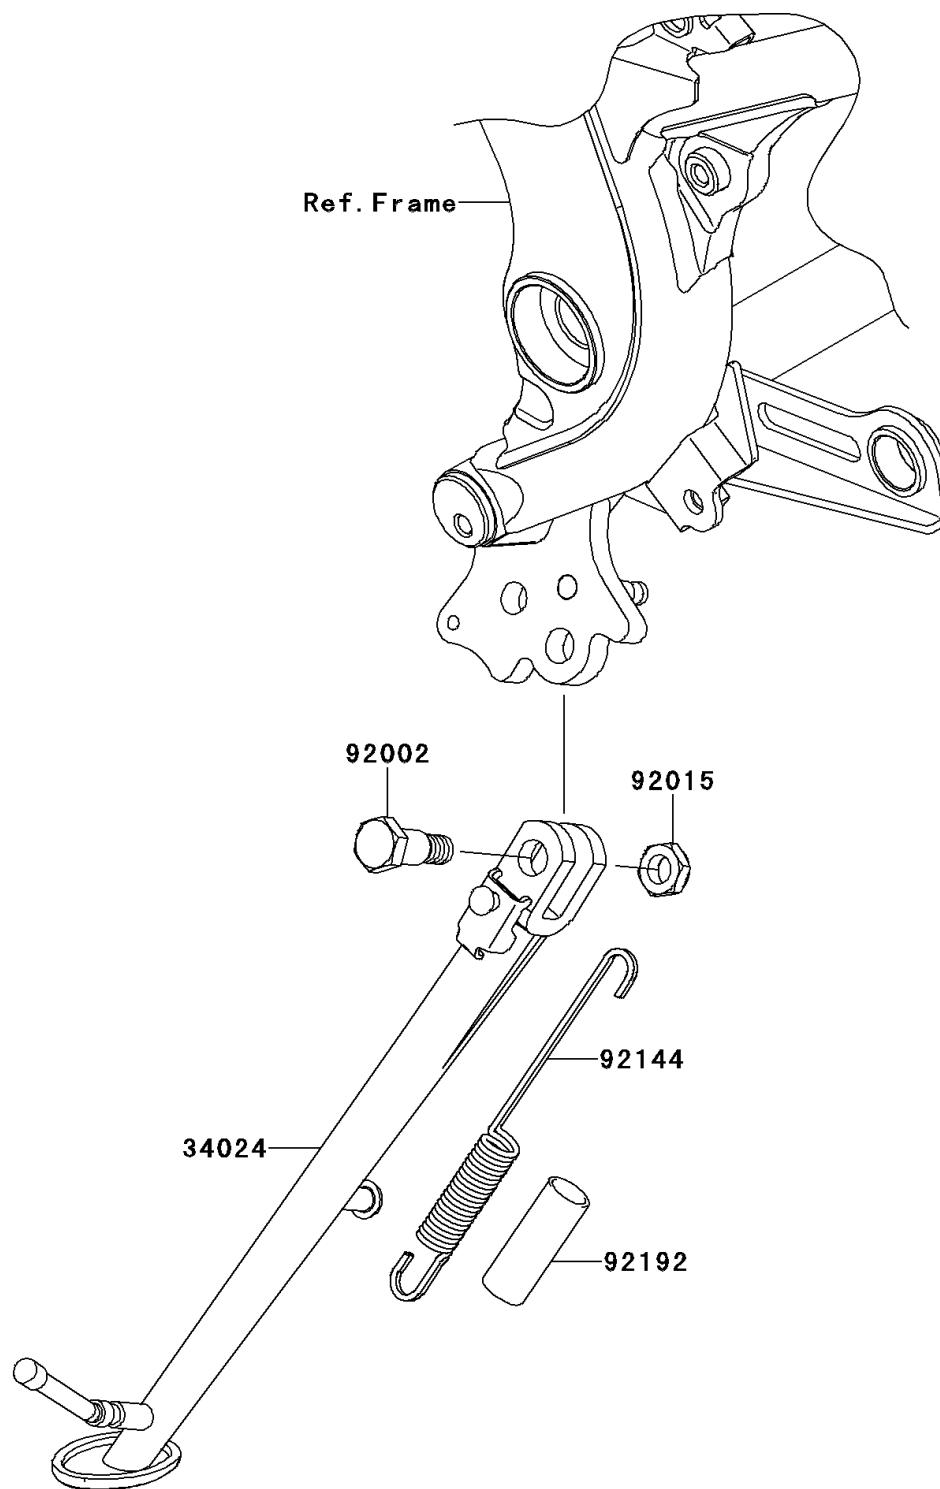

## 2009 ER-6n PARTS DIAGRAM

Stand(s)

F2180

## 2009 ER-6n PARTS LIST

Stand(s)

ITEM NAME	PART NUMBER	QUANTITY
STAND-SIDE (Ref # 34024)	34024-0024	1
BOLT,SIDE STAND (Ref # 92002)	92002-1935	1
NUT,LOCK,10MM,BLACK (Ref # 92015)	92015-1188	1
SPRING,SIDE STAND (Ref # 92144)	92144-1818	1
TUBE,14X17X50 (Ref # 92192)	92192-0700	1