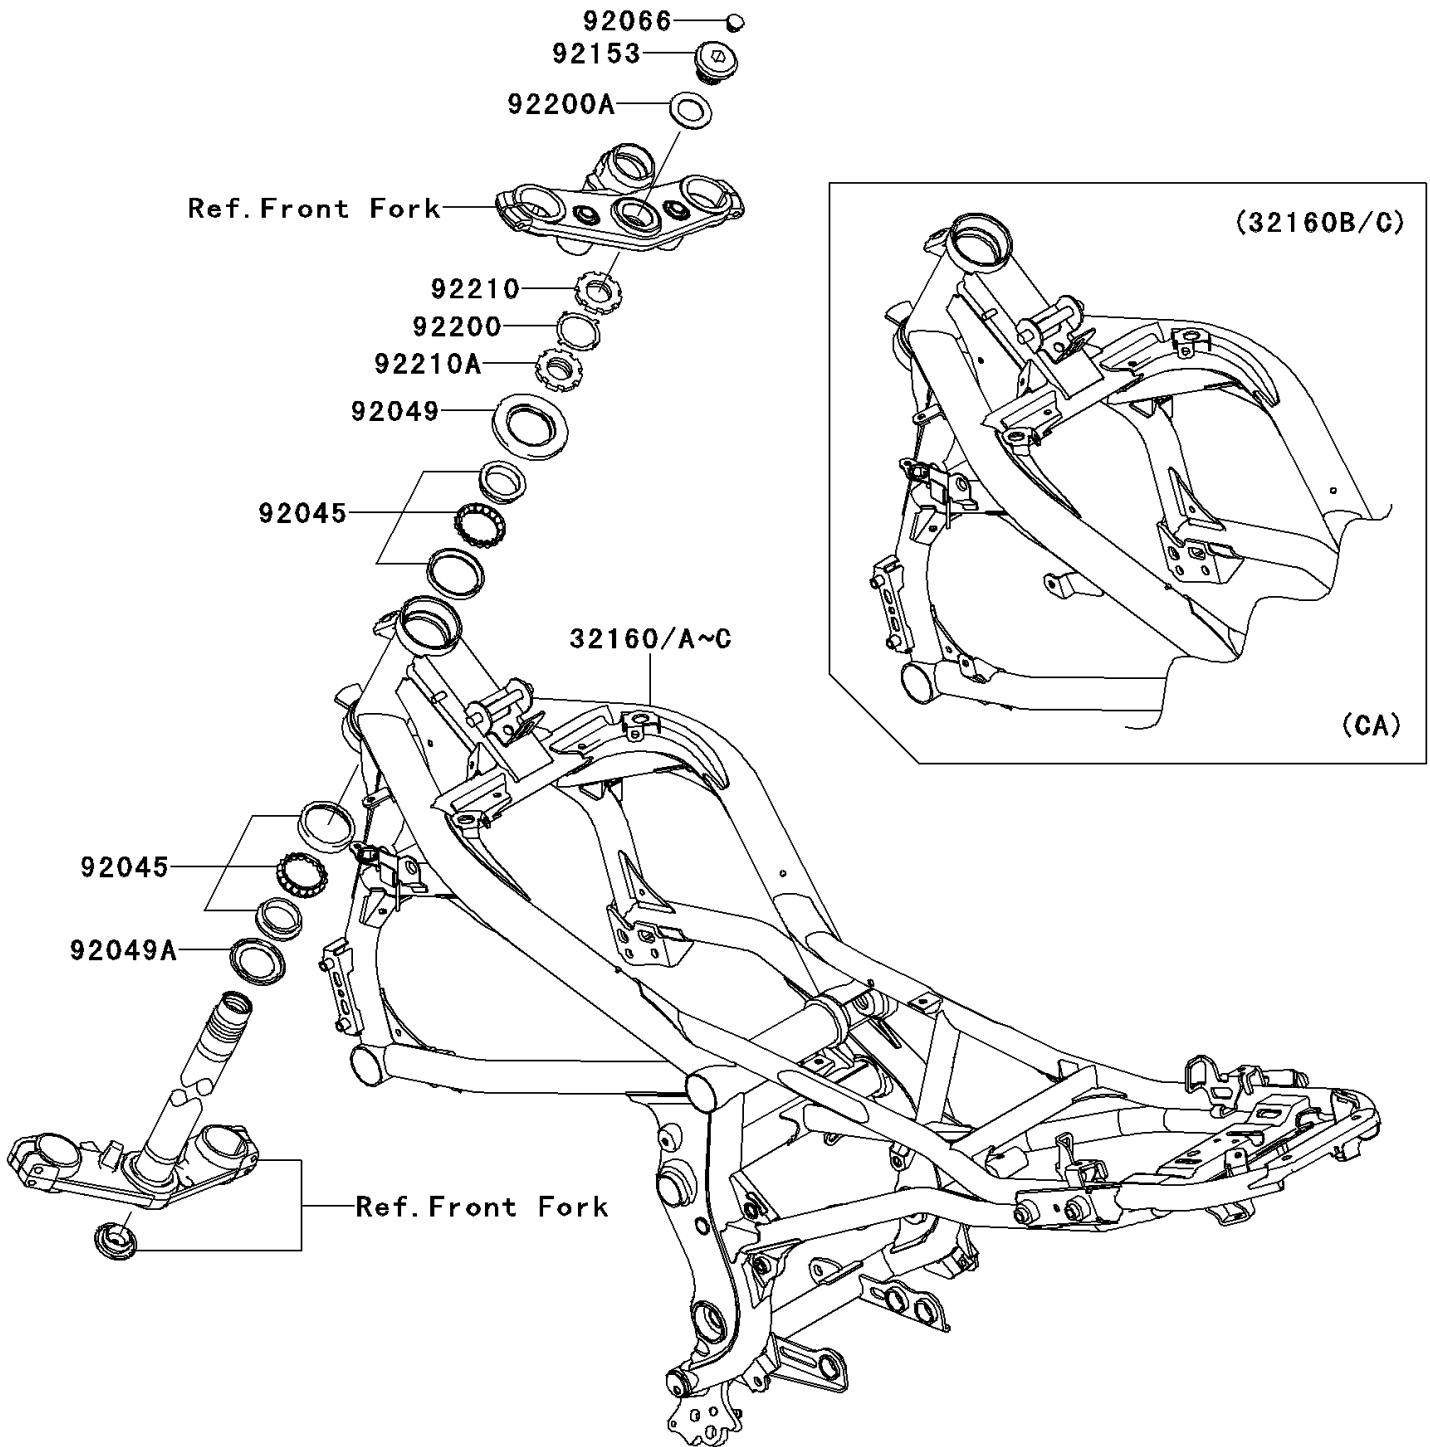

## 2009 ER-6n PARTS DIAGRAM

Frame

F2120

## 2009 ER-6n PARTS LIST

Frame

ITEM NAME	PART NUMBER	QUANTITY
BEARING-BALL,SF07A17PX1V1 (Ref # 92045)	92045-1384	1
SEAL-OIL (Ref # 92049)	92049-0131	1
SEAL-OIL (Ref # 92049A)	92049-0137	1
PLUG (Ref # 92066)	92066-0071	1
BOLT,26MM (Ref # 92153)	92153-0474	1
WASHER (Ref # 92200)	92200-0036	1
WASHER,27X42X2.3 (Ref # 92200A)	92200-0081	1
NUT,STEERING STEM,35MM (Ref # 92210)	92210-0534	1
NUT,STEERING STEM,35MM (Ref # 92210A)	92210-0535	1
FRAME-COMP,P.SILVER (Ref # 32160A)	32160-0318-458	1
FRAME-COMP,P.SILVER (Ref # 32160C)	32160-0319-458	1