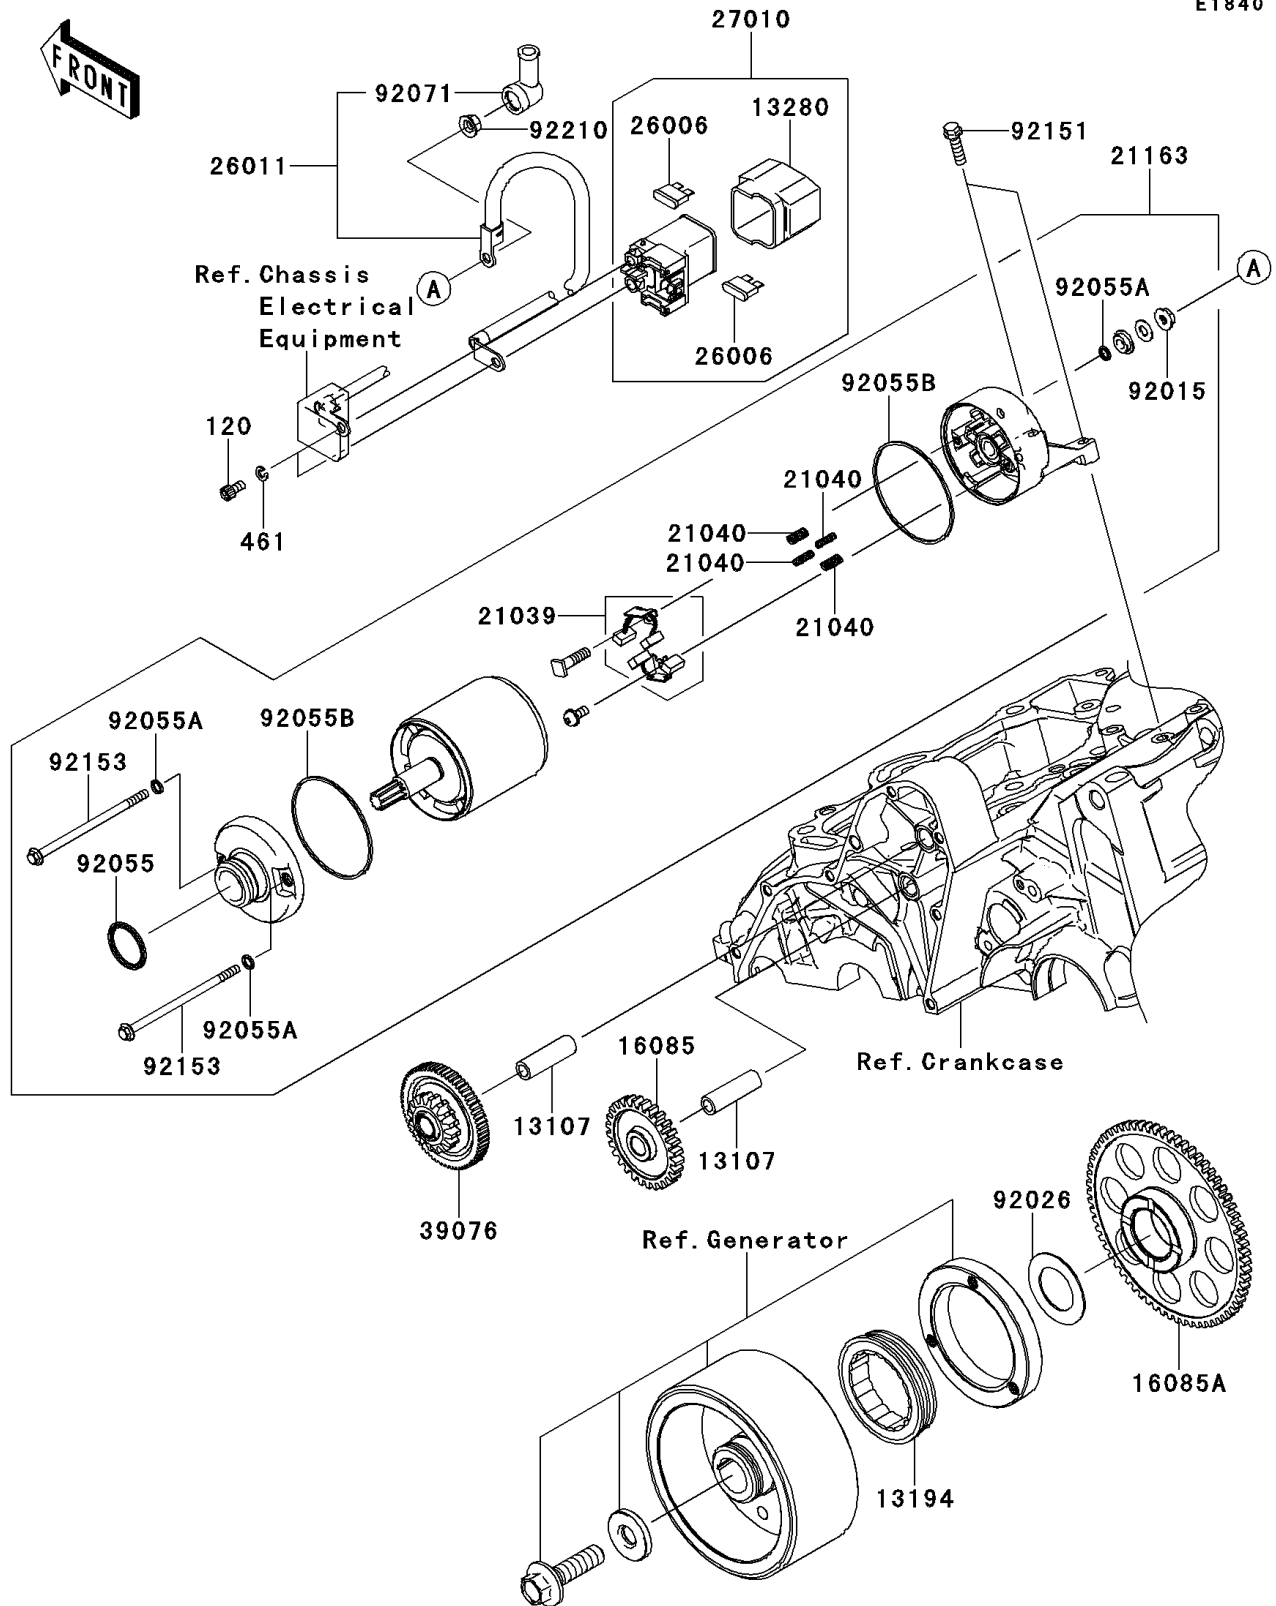

2009 ER-6n PARTS DIAGRAM

Starter Motor

E1840

2009 ER-6n PARTS LIST

Starter Motor

ITEM NAME	PART NUMBER	QUANTITY
BOLT-SOCKET,6X10 (Ref # 120)	120CB0610	1
WASHER-SPRING,6MM,BLACK (Ref # 461)	461DB0600	1
SHAFT,IDLE GEAR (Ref # 13107)	13107-1106	1
CLUTCH-ONEWAY (Ref # 13194)	13194-1083	1
HOLDER (Ref # 13280)	13280-0301	1
GEAR,IDLE,28T (Ref # 16085)	16085-0074	1
GEAR,67T (Ref # 16085A)	16085-0076	1
BRUSH,CARBON (Ref # 21039)	21039-0004	1
SPRING-BRUSH (Ref # 21040)	21040-0003	1
STARTER-ELECTRIC (Ref # 21163)	21163-0040	1
FUSE,30A-G (Ref # 26006)	26006-1006	1
WIRE-LEAD (Ref # 26011)	26011-0205	1
SWITCH,MAGNETIC (Ref # 27010)	27010-0099	1
LIMITER,16T&66T (Ref # 39076)	39076-0006	1
NUT,STARTER MOTOR (Ref # 92015)	92015-1476	1
SPACER,29.1X47.5X1.2 (Ref # 92026)	92026-087	1
RING-O (Ref # 92055)	92055-1276	1
RING-O,4.5X2.0 (Ref # 92055A)	92055-1370	1
RING-O,STARTER MOTOR (Ref # 92055B)	92055-1381	1
GROMMET (Ref # 92071)	92071-0024	1
BOLT,6X22 (Ref # 92151)	92151-1937	1
BOLT (Ref # 92153)	92153-1783	1
NUT,6MM (Ref # 92210)	92210-0188	1