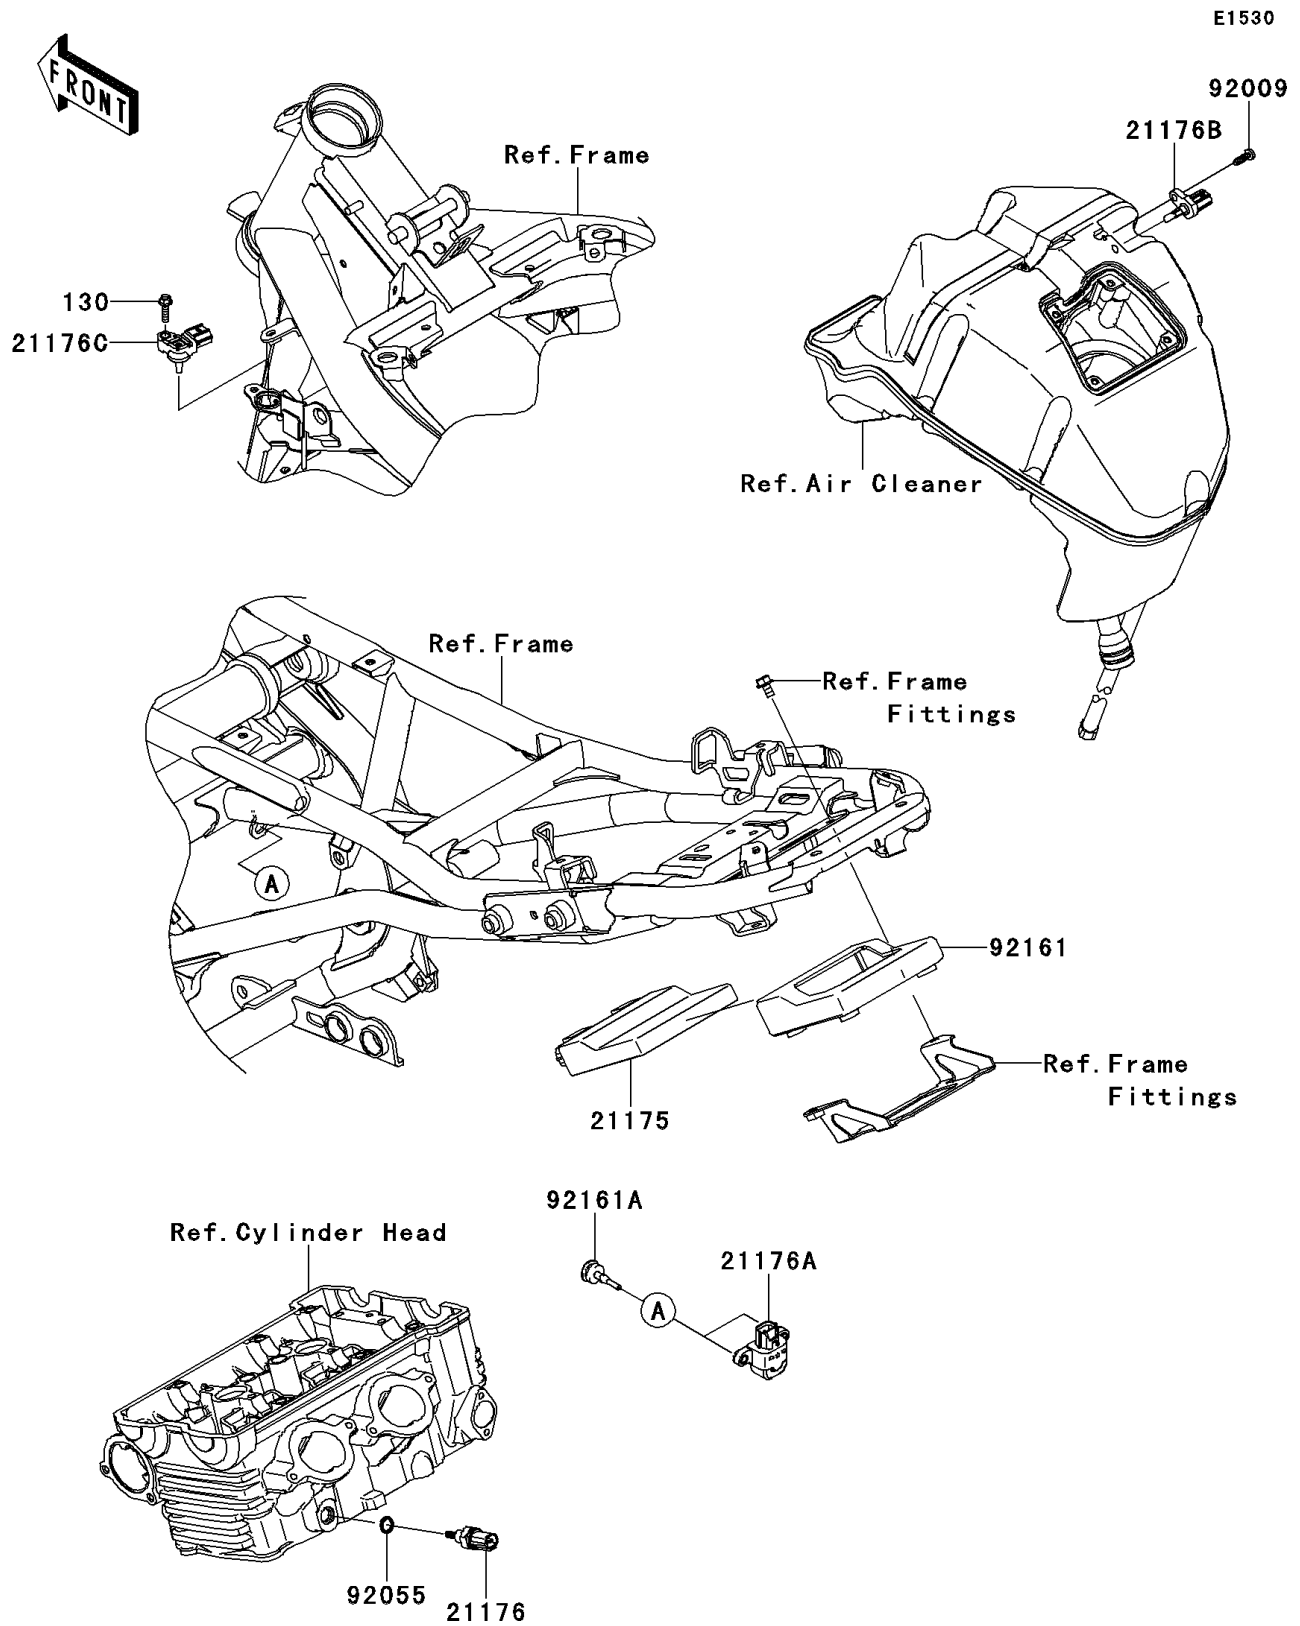

## 2009 ER-6n PARTS DIAGRAM

Fuel Injection

## 2009 ER-6n PARTS LIST

Fuel Injection

ITEM NAME	PART NUMBER	QUANTITY
BOLT-FLANGED,5X18 (Ref # 130)	130BA0518	1
CONTROL UNIT-ELECTRONIC (Ref # 21175)	21175-0206	1
SENSOR,WATER TEMP (Ref # 21176)	21176-0009	1
SENSOR,VEHICLE-DOWN (Ref # 21176A)	21176-0026	1
SENSOR,AIR TEMPERATURE (Ref # 21176B)	21176-0048	1
SENSOR,PRESSURE (Ref # 21176C)	21176-0111	1
SCREW,TAPPING,5X16 (Ref # 92009)	92009-1984	1
RING-O,9.5X1.9 (Ref # 92055)	92055-0016	1
DAMPER,ECU (Ref # 92161)	92161-0630	1
DAMPER (Ref # 92161A)	92161-0839	1