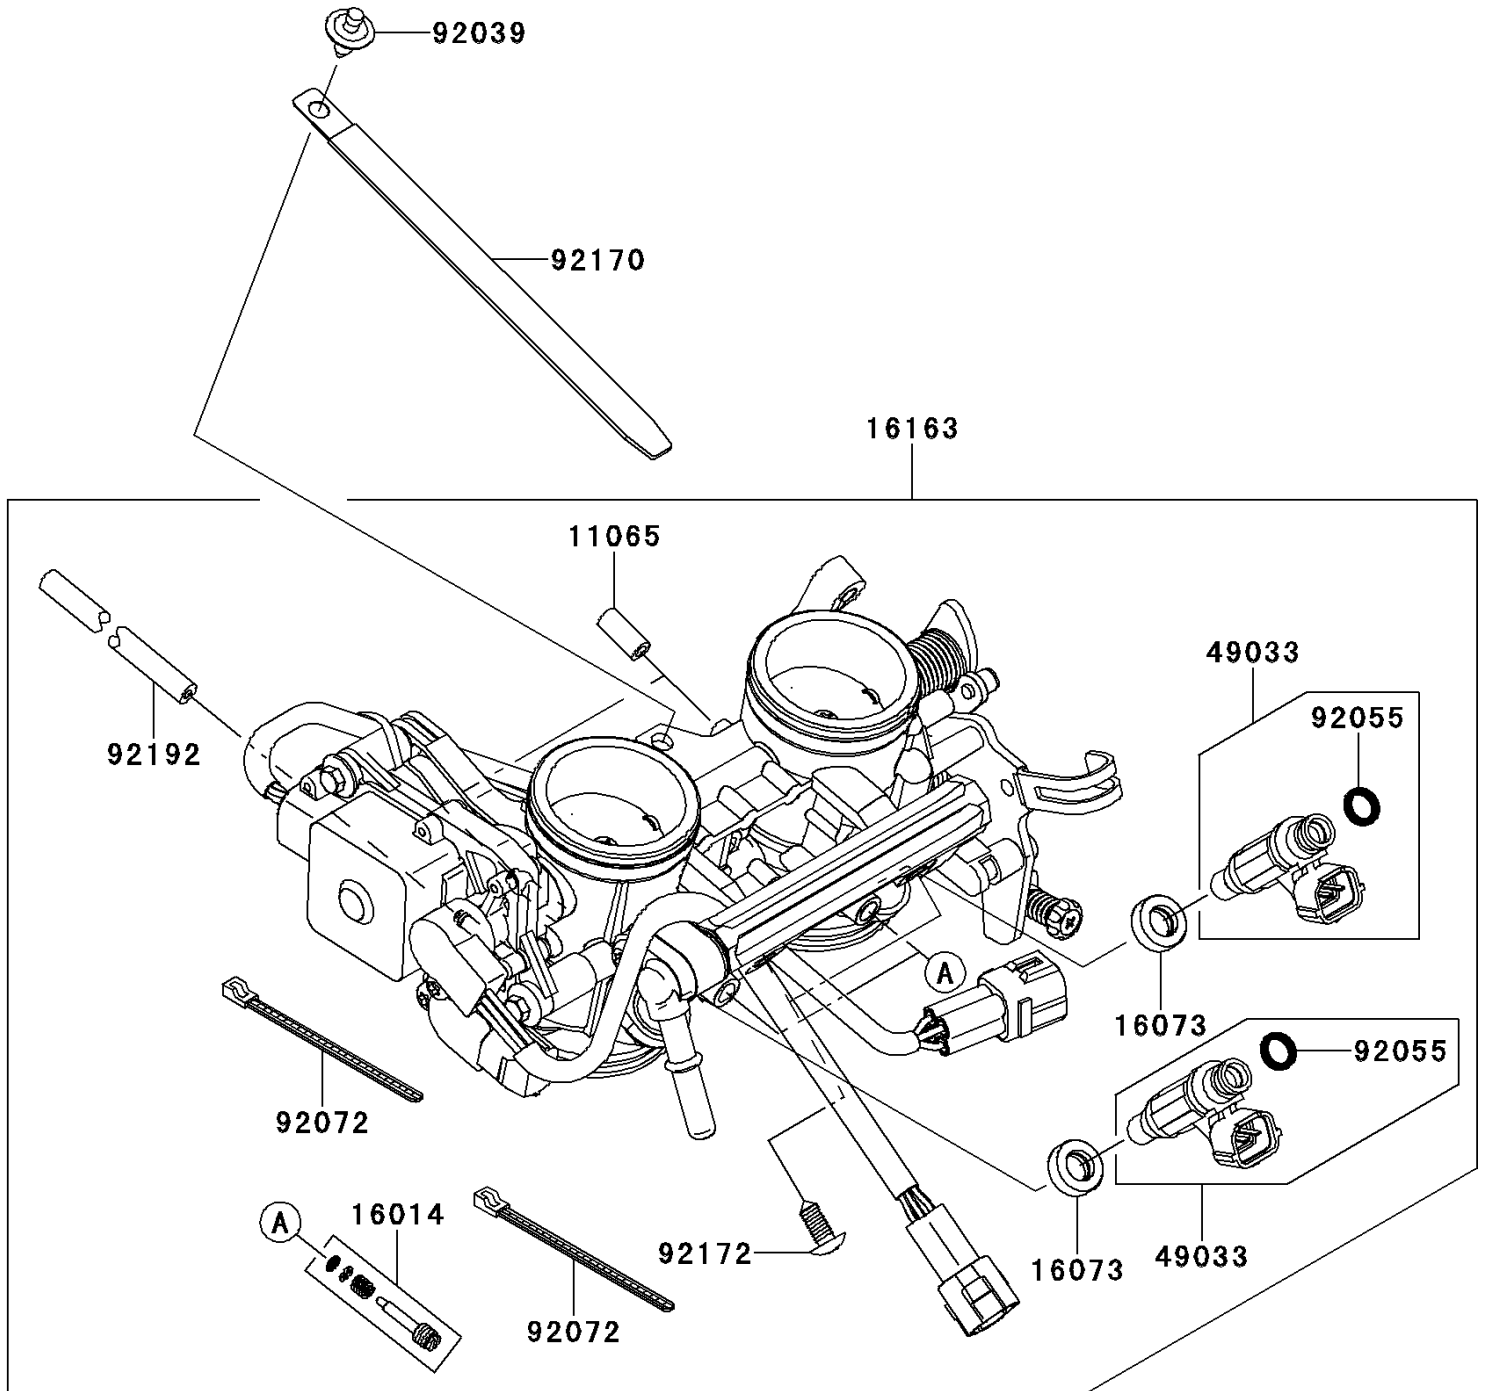

2009 ER-6n PARTS DIAGRAM

Throttle

E1510

2009 ER-6n PARTS LIST

Throttle

ITEM NAME	PART NUMBER	QUANTITY
CAP (Ref # 11065)	11065-0018	1
SCREW-PILOT AIR (Ref # 16014)	16014-0002	1
INSULATOR (Ref # 16073)	16073-3707	1
THROTTLE-ASSY,TTK38 (Ref # 16163)	16163-0138	1
NOZZLE-INJECTION (Ref # 49033)	49033-0011	1
RIVET (Ref # 92039)	92039-0068	1
RING-O,INJECTION NOZZLE (Ref # 92055)	92055-1622	1
BAND,SUB-HARNESS (Ref # 92072)	92072-0012	1
CLAMP,L=150 (Ref # 92170)	92170-1114	1
SCREW,PIPE INJECTION (Ref # 92172)	92172-0064	1
TUBE,RUBBER,3X7X250 (Ref # 92192)	92192-1376	1