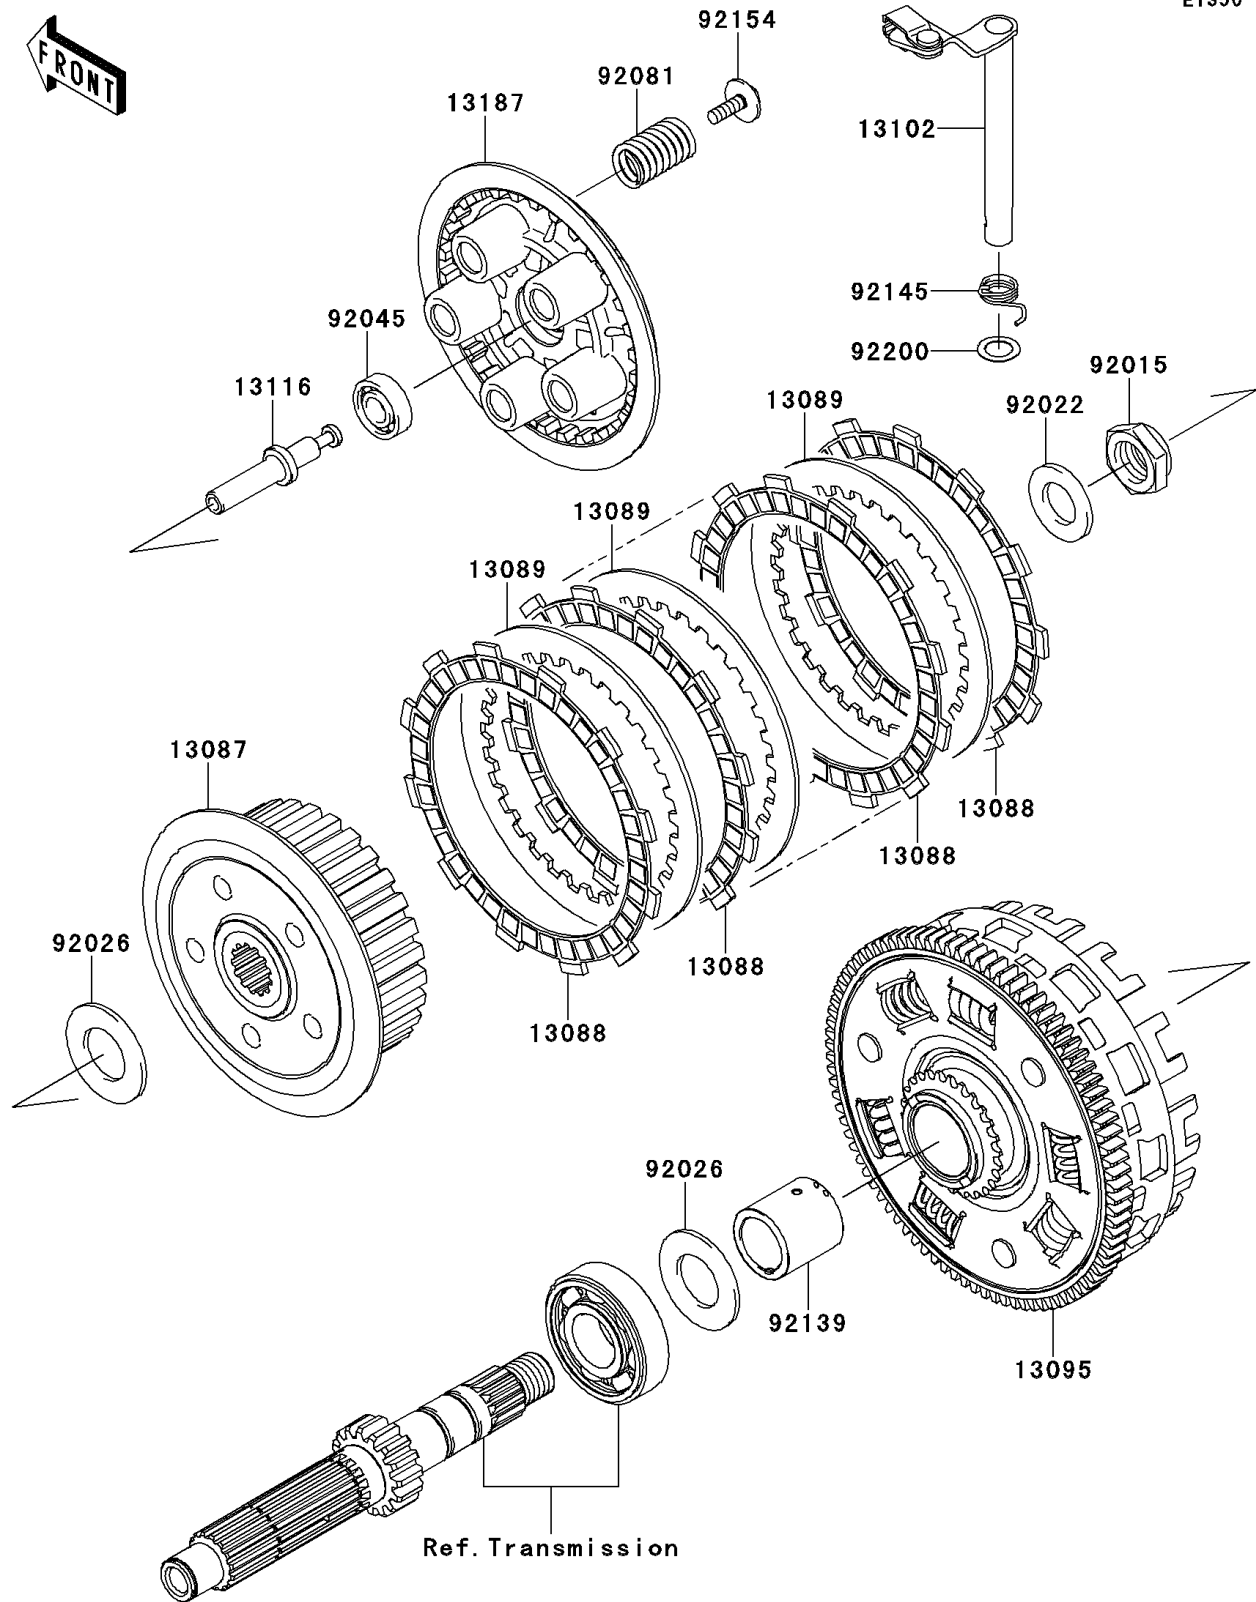

2009 ER-6n PARTS DIAGRAM

Clutch

2009 ER-6n PARTS LIST

Clutch

ITEM NAME	PART NUMBER	QUANTITY
HUB-CLUTCH (Ref # 13087)	13087-0046	1
PLATE-FRICTION (Ref # 13088)	13088-1105	1
PLATE-CLUTCH,T=2.3 (Ref # 13089)	13089-0016	1
HOUSING-COMP-CLUTCH (Ref # 13095)	13095-0115	1
RELEASE-COMP-CLUTCH (Ref # 13102)	13102-0037	1
ROD-PUSH (Ref # 13116)	13116-0035	1
PLATE-CLUTCH OPERATING (Ref # 13187)	13187-0017	1
NUT,20MM (Ref # 92015)	92015-1555	1
WASHER,20.3X36X3.7 (Ref # 92022)	92022-1868	1
SPACER,25.5X47X2.5 (Ref # 92026)	92026-022	1
BEARING-BALL,6001C3ML01 (Ref # 92045)	92045-1235	1
SPRING,CLUTCH (Ref # 92081)	92081-1033	1
BUSHING (Ref # 92139)	92139-0106	1
SPRING,CLUTCH RELEASE (Ref # 92145)	92145-0066	1
BOLT,UPSET-WP,6X20 (Ref # 92154)	92154-0079	1
WASHER,12X18.5X0.5 (Ref # 92200)	92200-1487	1