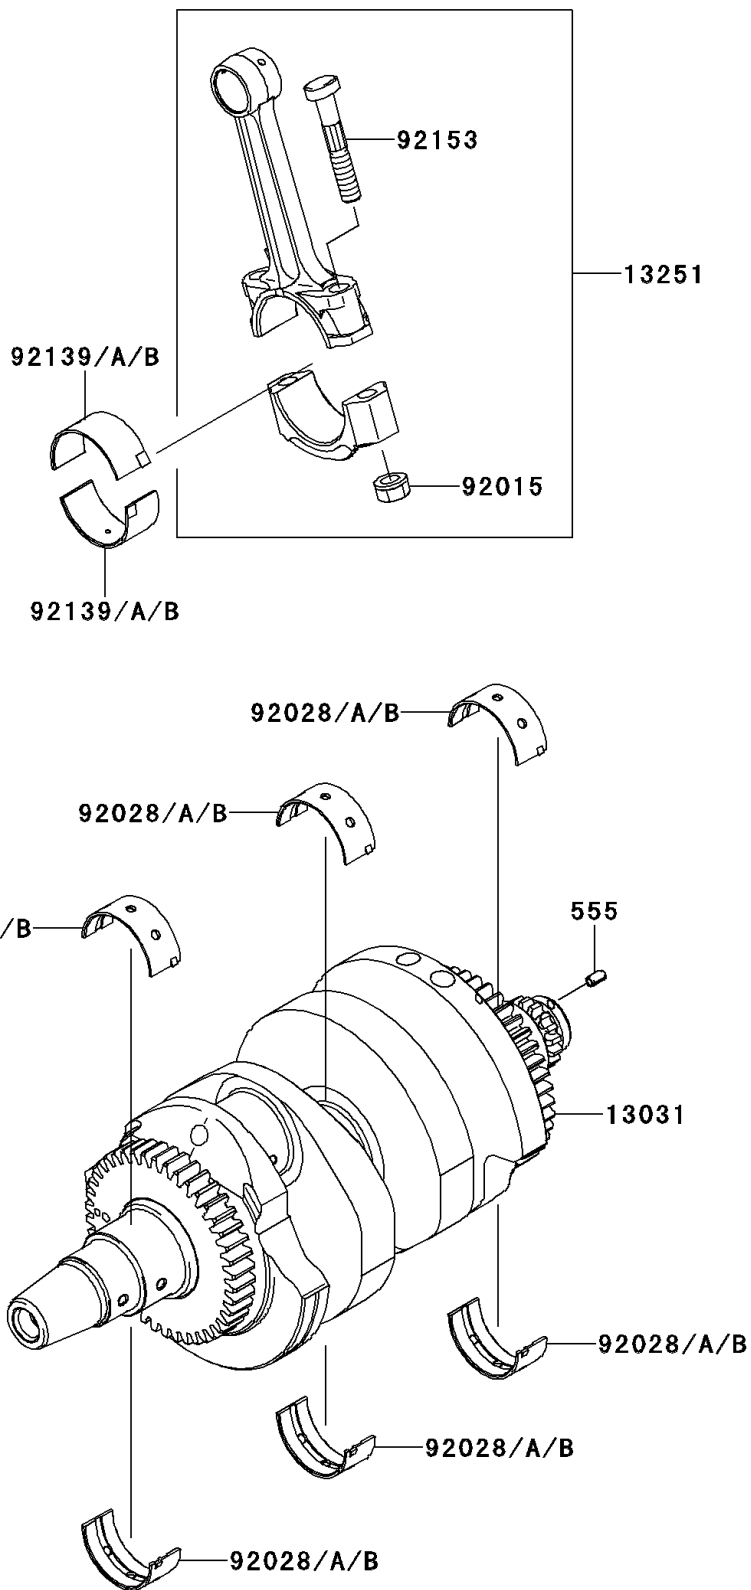

2009 ER-6n PARTS DIAGRAM

Crankshaft

E1321

2009 ER-6n PARTS LIST

Crankshaft

ITEM NAME	PART NUMBER	QUANTITY
PIN-SPRING,4X8 (Ref # 555)	555A0408	1
CRANKSHAFT-COMP (Ref # 13031)	13031-0097	1
ROD-ASSY-CONNECTING,K (Ref # 13251)	13251-0010-KK	1
NUT,FLANGED,8MM (Ref # 92015)	92015-1311	1
BUSHING,CRANKSHAFT,BLUE (Ref # 92028)	92028-1903	1
BUSHING,CRANKSHAFT,BLACK (Ref # 92028A)	92028-1904	1
BUSHING,CRANKSHAFT,BROWN (Ref # 92028B)	92028-1905	1
BUSHING,CON-ROD,BLUE (Ref # 92139)	92139-0114	1
BUSHING,CON-ROD,BLACK (Ref # 92139A)	92139-0115	1
BUSHING,CON-ROD,BROWN (Ref # 92139B)	92139-0116	1
BOLT,CON-ROD,8X49 (Ref # 92153)	92153-0957	1