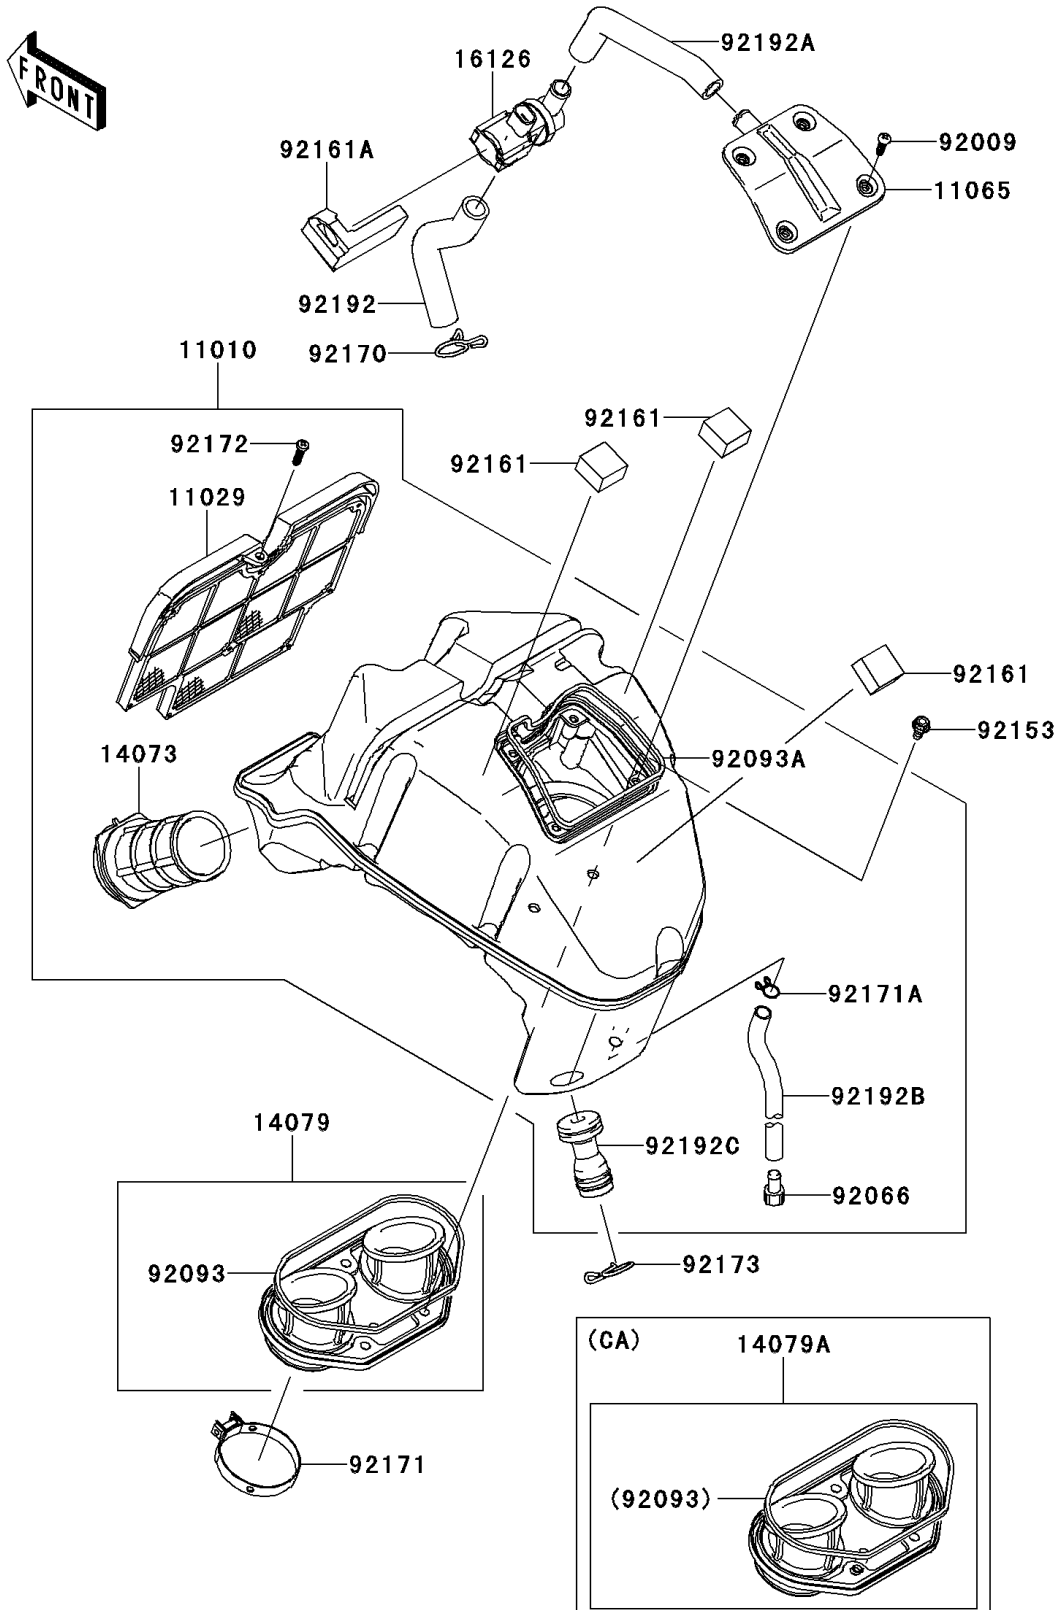

2009 ER-6n PARTS DIAGRAM

Air Cleaner

E1130

2009 ER-6n PARTS LIST

Air Cleaner

ITEM NAME	PART NUMBER	QUANTITY
FILTER-ASSY-AIR (Ref # 11010)	11010-0156	1
ELEMENT-ASSY-AIR FILTER (Ref # 11029)	11029-0011	1
CAP,UPPER CASE (Ref # 11065)	11065-0120	1
DUCT,INLET (Ref # 14073)	14073-0210	1
VALVE,AIR SWITING (Ref # 16126)	16126-0019	1
SCREW,TAPPING,5X16 (Ref # 92009)	92009-1984	1
PLUG,DRAIN,8.5X15 (Ref # 92066)	92066-0127	1
SEAL (Ref # 92093)	92093-0046	1
SEAL,CAP (Ref # 92093A)	92093-0142	1
BOLT,SOCKET,6X12 (Ref # 92153)	92153-0759	1
DAMPER,T=15 (Ref # 92161)	92161-0302	1
DAMPER (Ref # 92161A)	92161-0309	1
CLAMP (Ref # 92170)	92170-1017	1
CLAMP (Ref # 92171)	92171-0314	1
CLAMP,DRAIN (Ref # 92171A)	92171-1584	1
SCREW,TAPPING,5X20 (Ref # 92172)	92172-0298	1
CLAMP,22X2 (Ref # 92173)	92173-0001	1
TUBE,HEAD-ASV (Ref # 92192)	92192-0232	1
TUBE,A/C-ASV (Ref # 92192A)	92192-0680	1
TUBE,8X12X245 (Ref # 92192B)	92192-0709	1
TUBE,BREATHER (Ref # 92192C)	92192-0818	1
HOLDER-ASSY (Ref # 14079)	14079-0064	1
HOLDER-ASSY (Ref # 14079A)	14079-0066	1