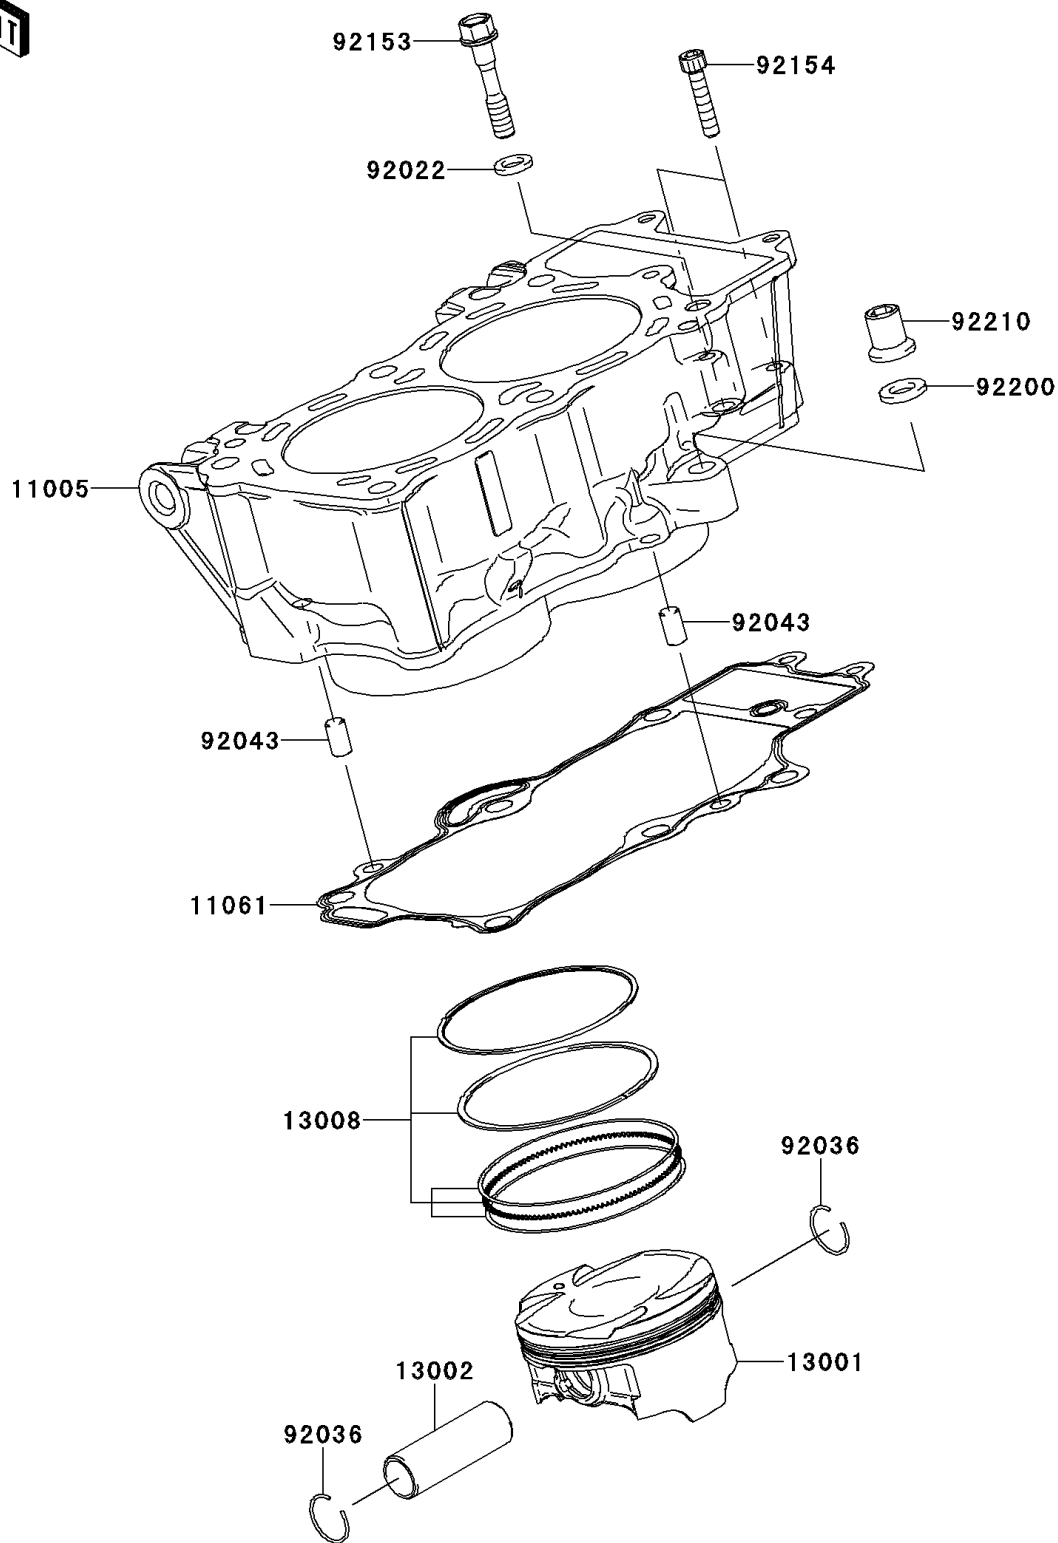

2009 ER-6n PARTS DIAGRAM

Cylinder/Piston(s)

E1120

2009 ER-6n PARTS LIST

Cylinder/Piston(s)

ITEM NAME	PART NUMBER	QUANTITY
CYLINDER-ENGINE (Ref # 11005)	11005-0114	1
GASKET,CYLINDER BASE (Ref # 11061)	11061-0171	1
PISTON-ENGINE (Ref # 13001)	13001-0087	1
PIN-PISTON (Ref # 13002)	13002-0007	1
RING-SET-PISTON (Ref # 13008)	13008-1196	1
WASHER,9X15.5X2 (Ref # 92022)	92022-1401	1
RING-SNAP,PISTON PIN (Ref # 92036)	92036-008	1
PIN,8X14 (Ref # 92043)	92043-1567	1
BOLT,8X43 (Ref # 92153)	92153-1011	1
BOLT,SOCKET,6X30 (Ref # 92154)	92154-0116	1
WASHER,10.5X19X2.3 (Ref # 92200)	92200-0363	1
NUT (Ref # 92210)	92210-0223	1