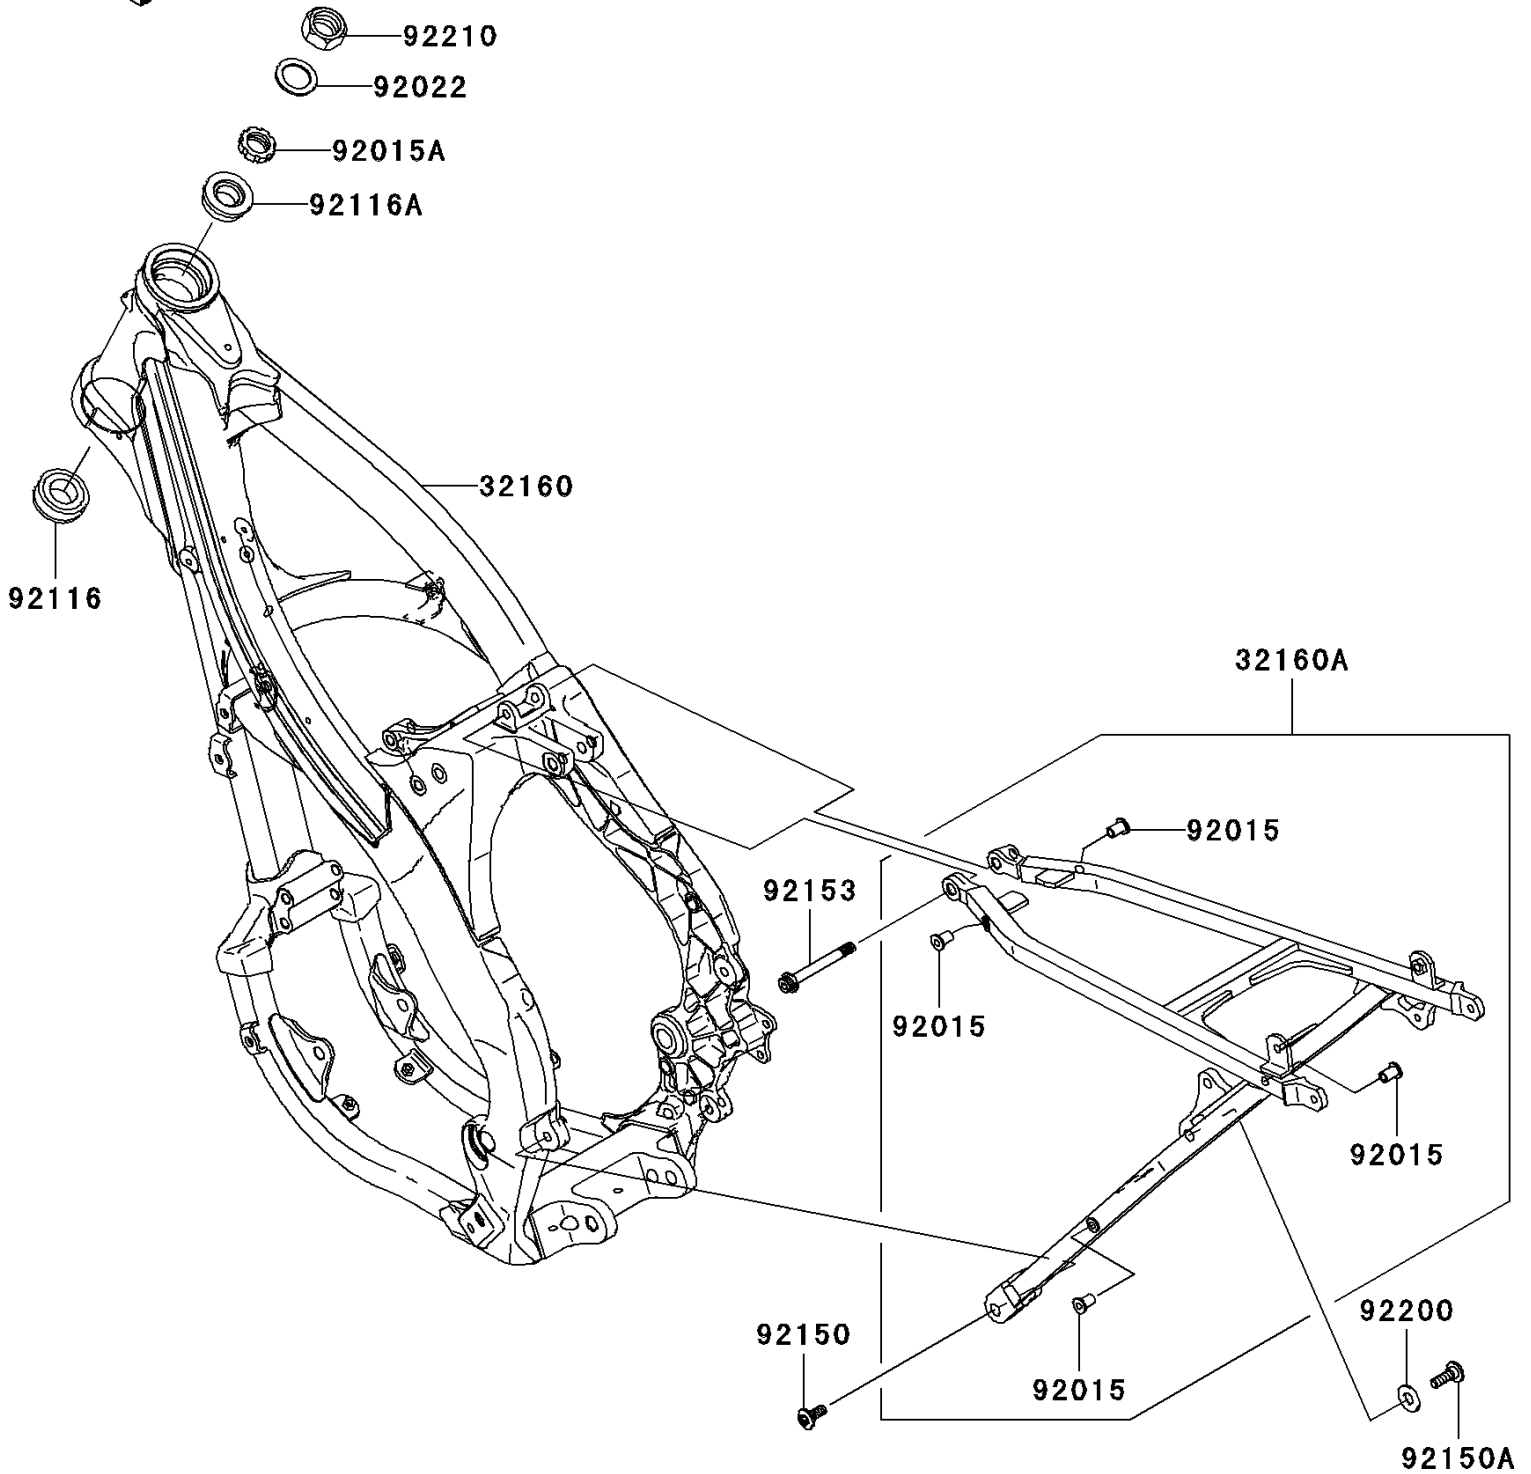

2008 KX™250F PARTS DIAGRAM

Frame

F2120

2008 KX™250F PARTS LIST

Frame

ITEM NAME	PART NUMBER	QUANTITY
FRAME-COMP,FR (Ref # 32160)	32160-0192	1
FRAME-COMP,RR (Ref # 32160A)	32160-0298	1
NUT,POP,6MM,L=15 (Ref # 92015)	92015-1791	1
NUT,STEERING STEM,28MM (Ref # 92015A)	92015-1861	1
WASHER,25X36X2.3 (Ref # 92022)	92022-250	1
BEARING-ROLLER,HI-CAP32006JRRS (Ref # 92116)	92116-1069	1
BEARING-ROLLER,HI-CAP320/28JRR (Ref # 92116A)	92116-1076	1
BOLT,SOCKET,8X20 (Ref # 92150)	92150-1760	1
BOLT,8X25 (Ref # 92150A)	92150-1845	1
BOLT,SOCKET,8X74 (Ref # 92153)	92153-1790	1
WASHER,10.5X24X1.5 (Ref # 92200)	92200-0154	1
NUT,24MM (Ref # 92210)	92210-0066	1