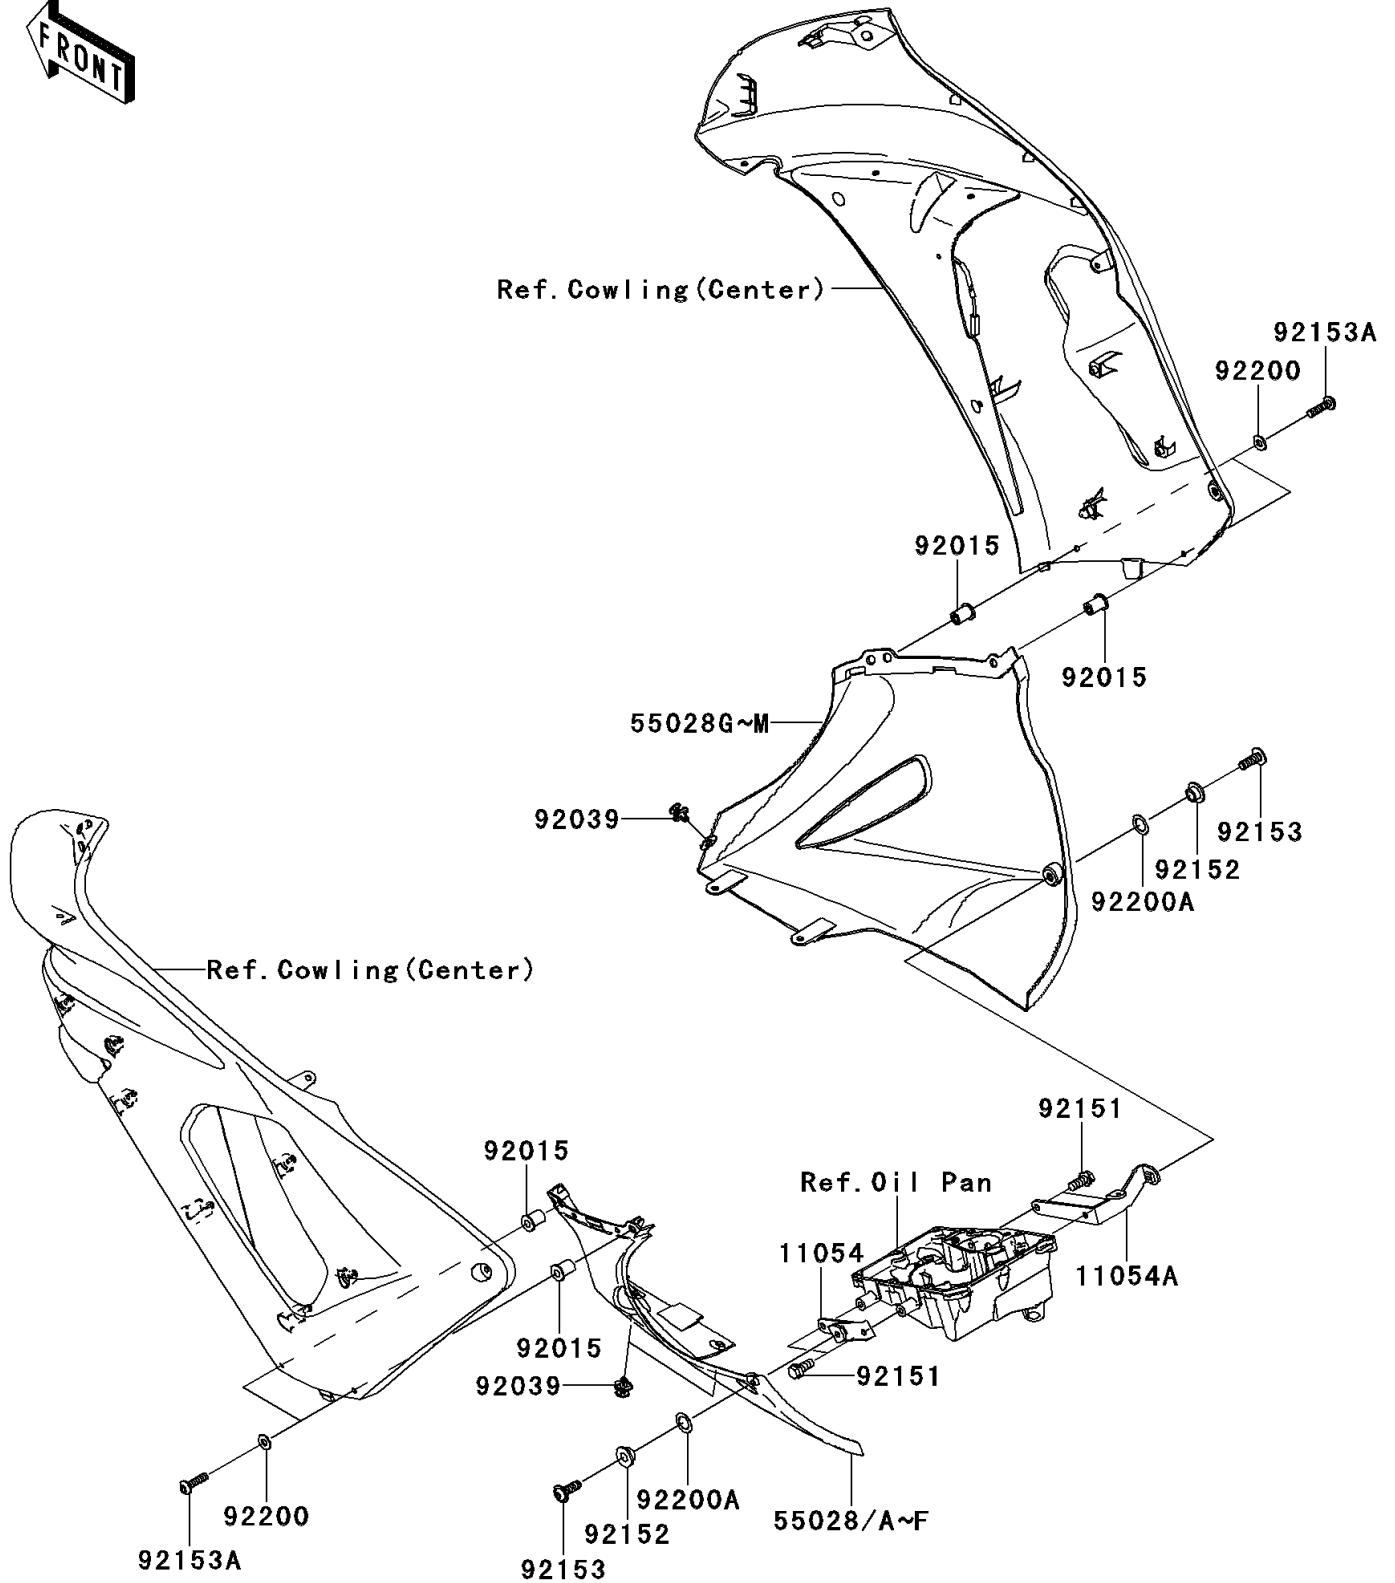

## 2006 NINJA® 650R PARTS DIAGRAM

Cowling Lower

F2872

## 2006 NINJA® 650R PARTS LIST

Cowling Lowers

ITEM NAME	PART NUMBER	QUANTITY
BRACKET,LWR COWLING,LWR,LH (Ref # 11054)	11054-0330	1
BRACKET,LWR COWLING,LWR,RH (Ref # 11054A)	11054-0331	1
COWLING,LWR,LH,G.SILVER (Ref # 55028E)	55028-0119-474	1
COWLING,LWR,RH,G.SILVER (Ref # 55028L)	55028-0120-474	1
NUT,WELL,5MM (Ref # 92015)	92015-1757	1
RIVET (Ref # 92039)	92039-0014	1
BOLT,FLANGED,6X14 (Ref # 92151)	92151-1755	1
COLLAR (Ref # 92152)	92152-0422	1
BOLT,6X18 (Ref # 92153)	92153-0478	1
BOLT,SOCKET,5X20 (Ref # 92153A)	92153-0873	1
WASHER,NYLONE,5.3X11.5X0.5 (Ref # 92200)	92200-0006	1
WASHER,10.4X15.9X0.5 (Ref # 92200A)	92200-0157	1
COWLING,LWR,LH,M.F.GRAYSTONE (Ref # 55028D)	55028-0119-4P	1
COWLING,LWR,RH,M.F.GRAYSTONE (Ref # 55028K)	55028-0120-4P	1