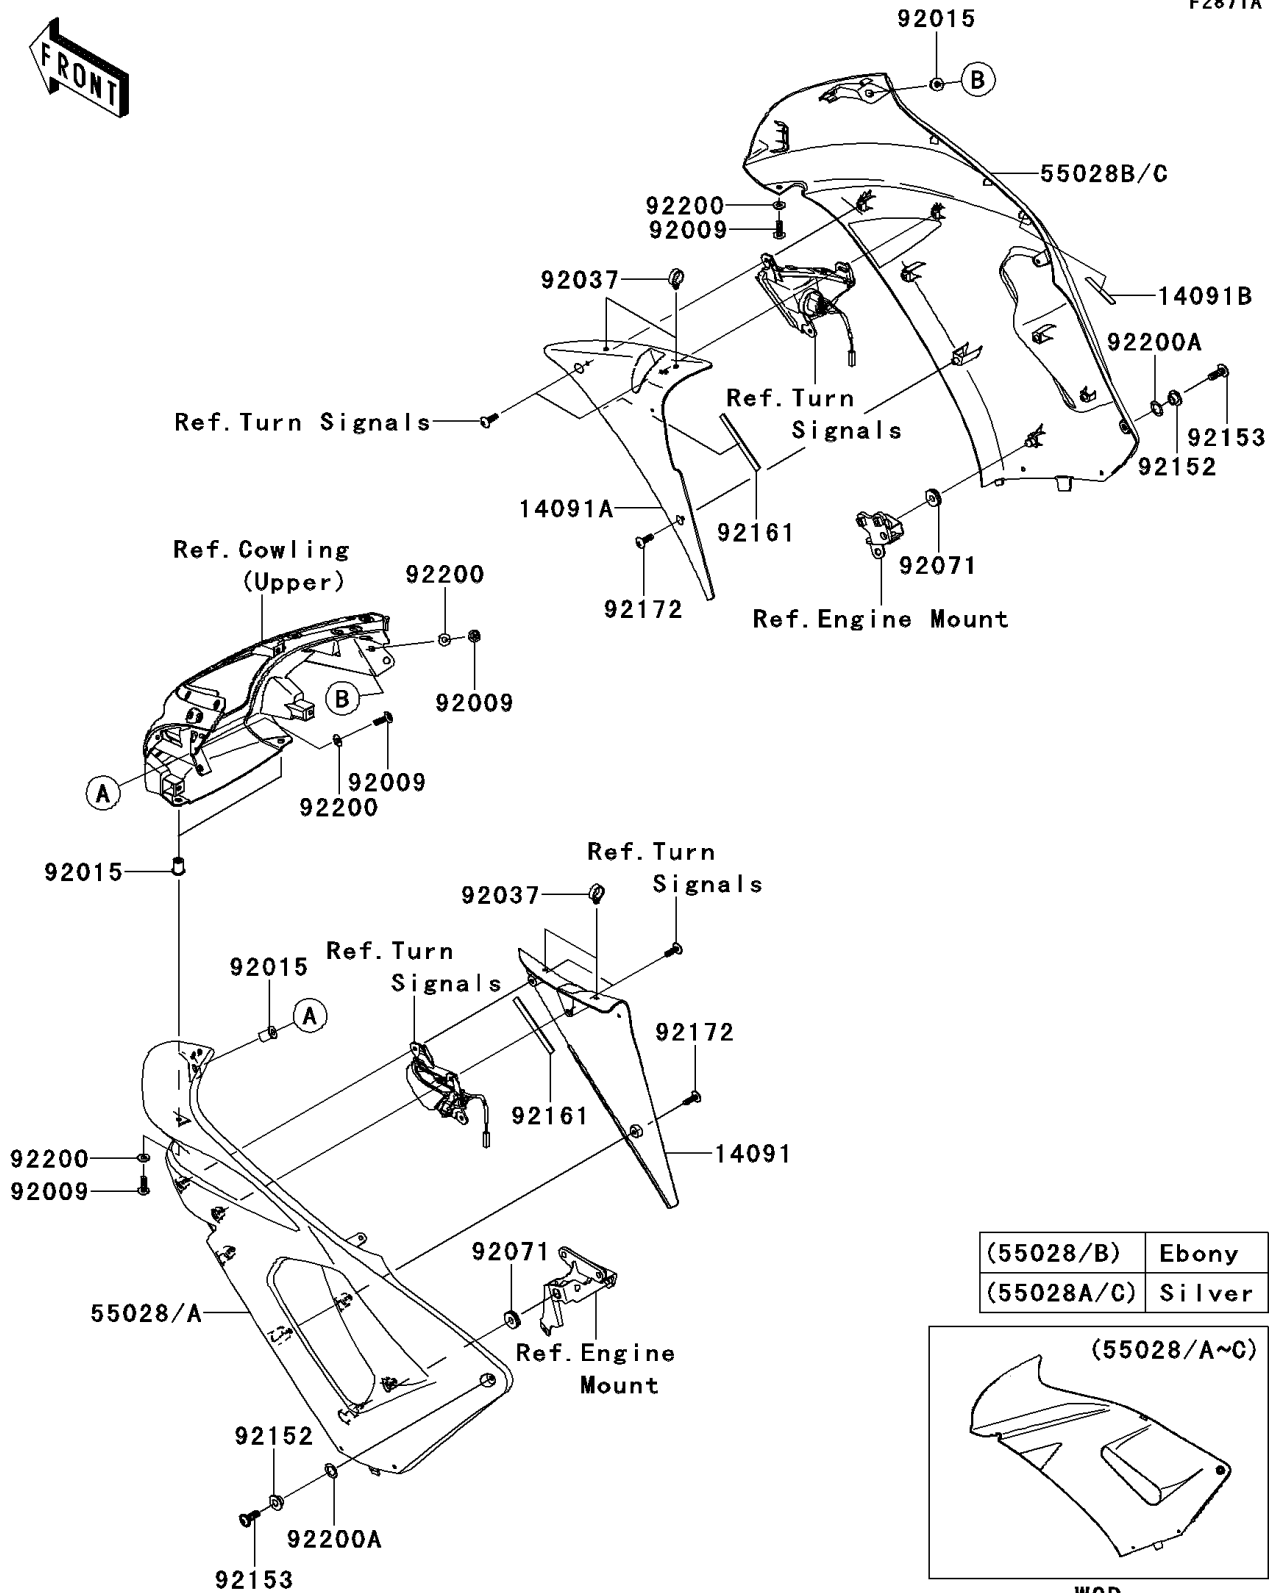

## 2006 NINJA® 650R PARTS DIAGRAM

Cowling(Center)(AGF)

F2871A

(55028/B)	Ebony
(55028A/C)	Silver

WOD

## 2006 NINJA® 650R PARTS LIST

Cowling(Center)(AGF)

ITEM NAME	PART NUMBER	QUANTITY
COVER,CNT COWLING,INNER,LH (Ref # 14091)	14091-0596	1
COVER,CNT COWLING,INNER,RH (Ref # 14091A)	14091-0597	1
COVER (Ref # 14091B)	14091-0607	1
COWLING,CNT,LH,EBONY (Ref # 55028)	55028-0116-H8	1
COWLING,CNT,LH,G.SILVER (Ref # 55028A)	55028-0116-474	1
COWLING,CNT,RH,EBONY (Ref # 55028B)	55028-0117-H8	1
COWLING,CNT,RH,G.SILVER (Ref # 55028C)	55028-0117-474	1
SCREW,5X16 (Ref # 92009)	92009-1909	1
NUT,WELL,5MM (Ref # 92015)	92015-1757	1
CLAMP,HOSE (Ref # 92037)	92037-1827	1
GROMMET (Ref # 92071)	92071-056	1
COLLAR (Ref # 92152)	92152-0422	1
BOLT,6X18 (Ref # 92153)	92153-0478	1
DAMPER (Ref # 92161)	92161-1315	1
SCREW,TAPPING,5X16 (Ref # 92172)	92172-0175	1
WASHER,NYLONE,5.3X11.5X0.5 (Ref # 92200)	92200-0006	1
WASHER,10.4X15.9X0.5 (Ref # 92200A)	92200-0157	1