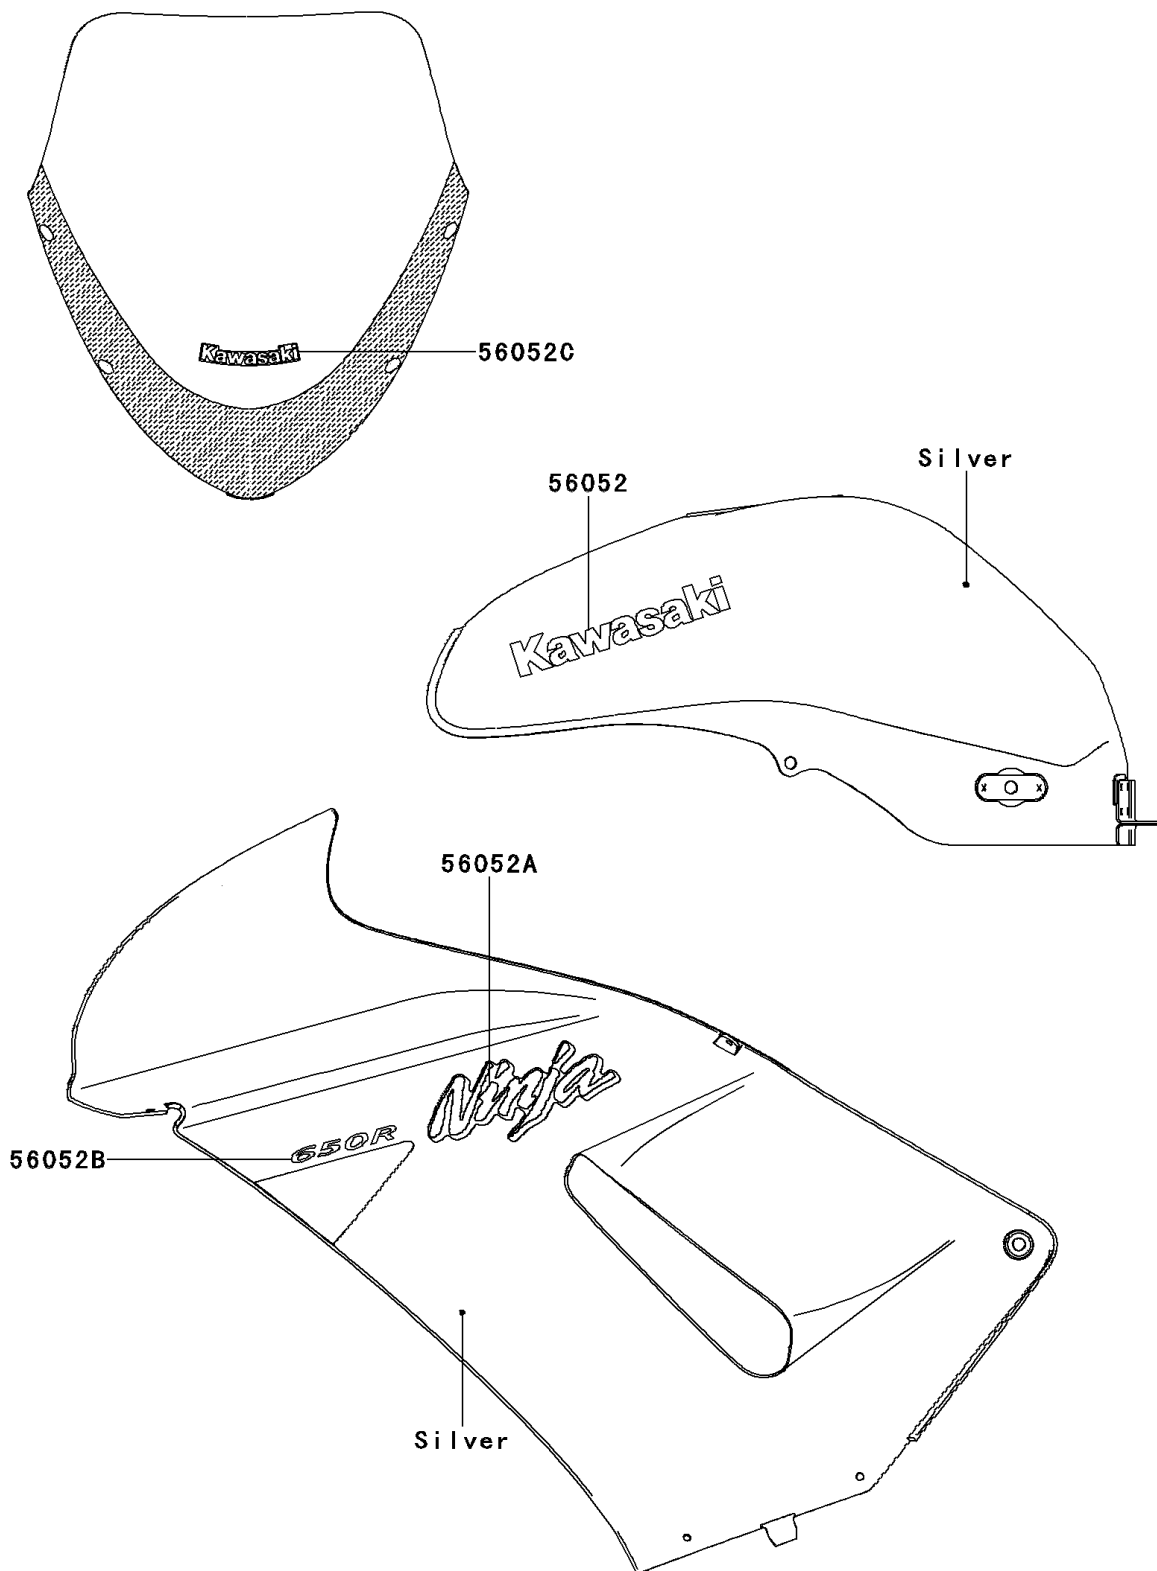

2006 NINJA® 650R PARTS DIAGRAM

Decals(Silver)(AGF)

F2861A

2006 NINJA® 650R PARTS LIST

Decals(Silver)(AGF)

ITEM NAME	PART NUMBER	QUANTITY
MARK,FUEL TANK,KAWASAKI (Ref # 56052)	56052-0788	1
MARK,SIDE COVER,NINJA (Ref # 56052A)	56052-0815	1
MARK,SIDE COWLING,650R (Ref # 56052B)	56052-0817	1
MARK,WINDSHIELD (Ref # 56052C)	56052-0819	1