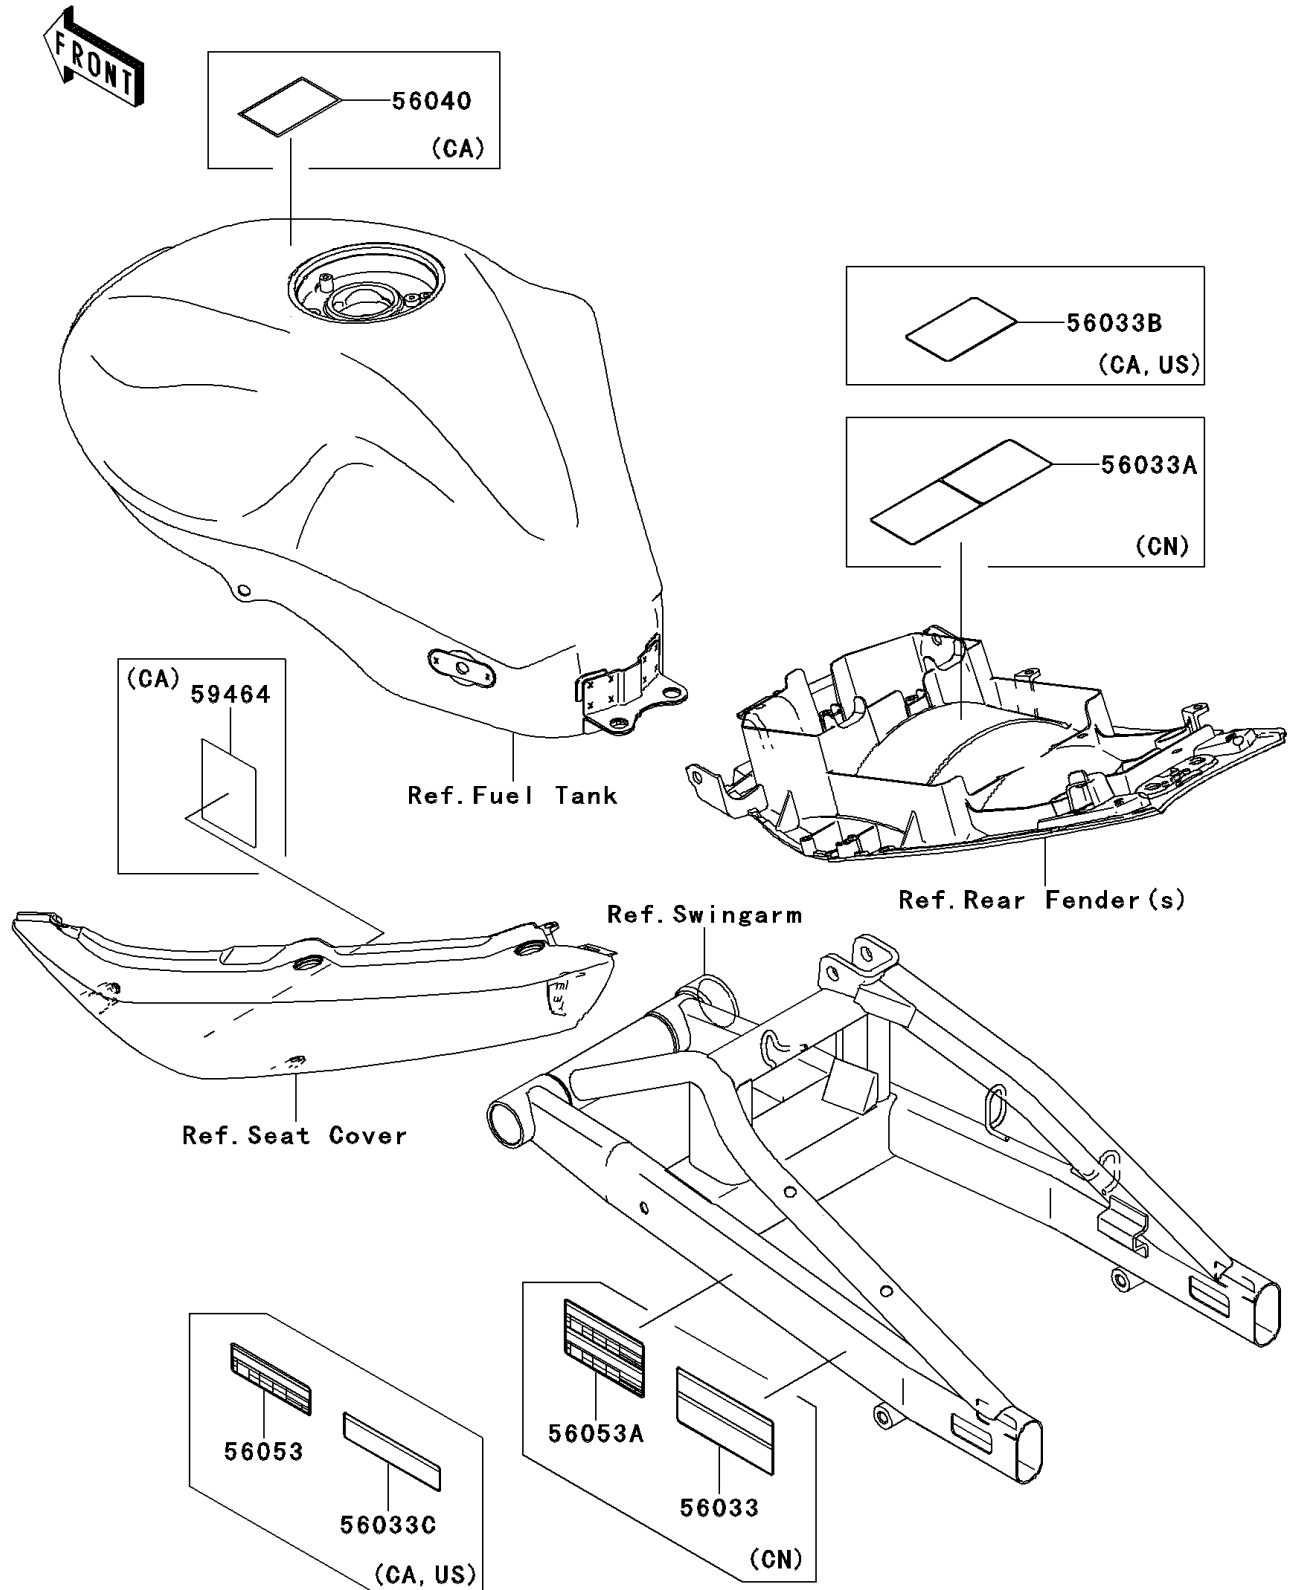

## 2006 NINJA® 650R PARTS DIAGRAM

Labels

F2860

## 2006 NINJA® 650R PARTS LIST

Labels

ITEM NAME	PART NUMBER	QUANTITY
LABEL-MANUAL,CHAIN (Ref # 56033)	56033-0090	1
LABEL-MANUAL,DAILY SAFETY (Ref # 56033A)	56033-0095	1
LABEL-MANUAL,DAILY SAFETY (Ref # 56033B)	56033-0097	1
LABEL-MANUAL,CHAIN (Ref # 56033C)	56033-0118	1
LABEL-WARNING,EVAPO (Ref # 56040)	56040-1121	1
LABEL-SPECIFICATION,TIRE&LOAD (Ref # 56053)	56053-0149	1
LABEL-SPECIFICATION,TIRE&LOAD (Ref # 56053A)	56053-0150	1
LABEL-CERTIFICATION,EVAPO ROUT (Ref # 59464)	59464-0560	1