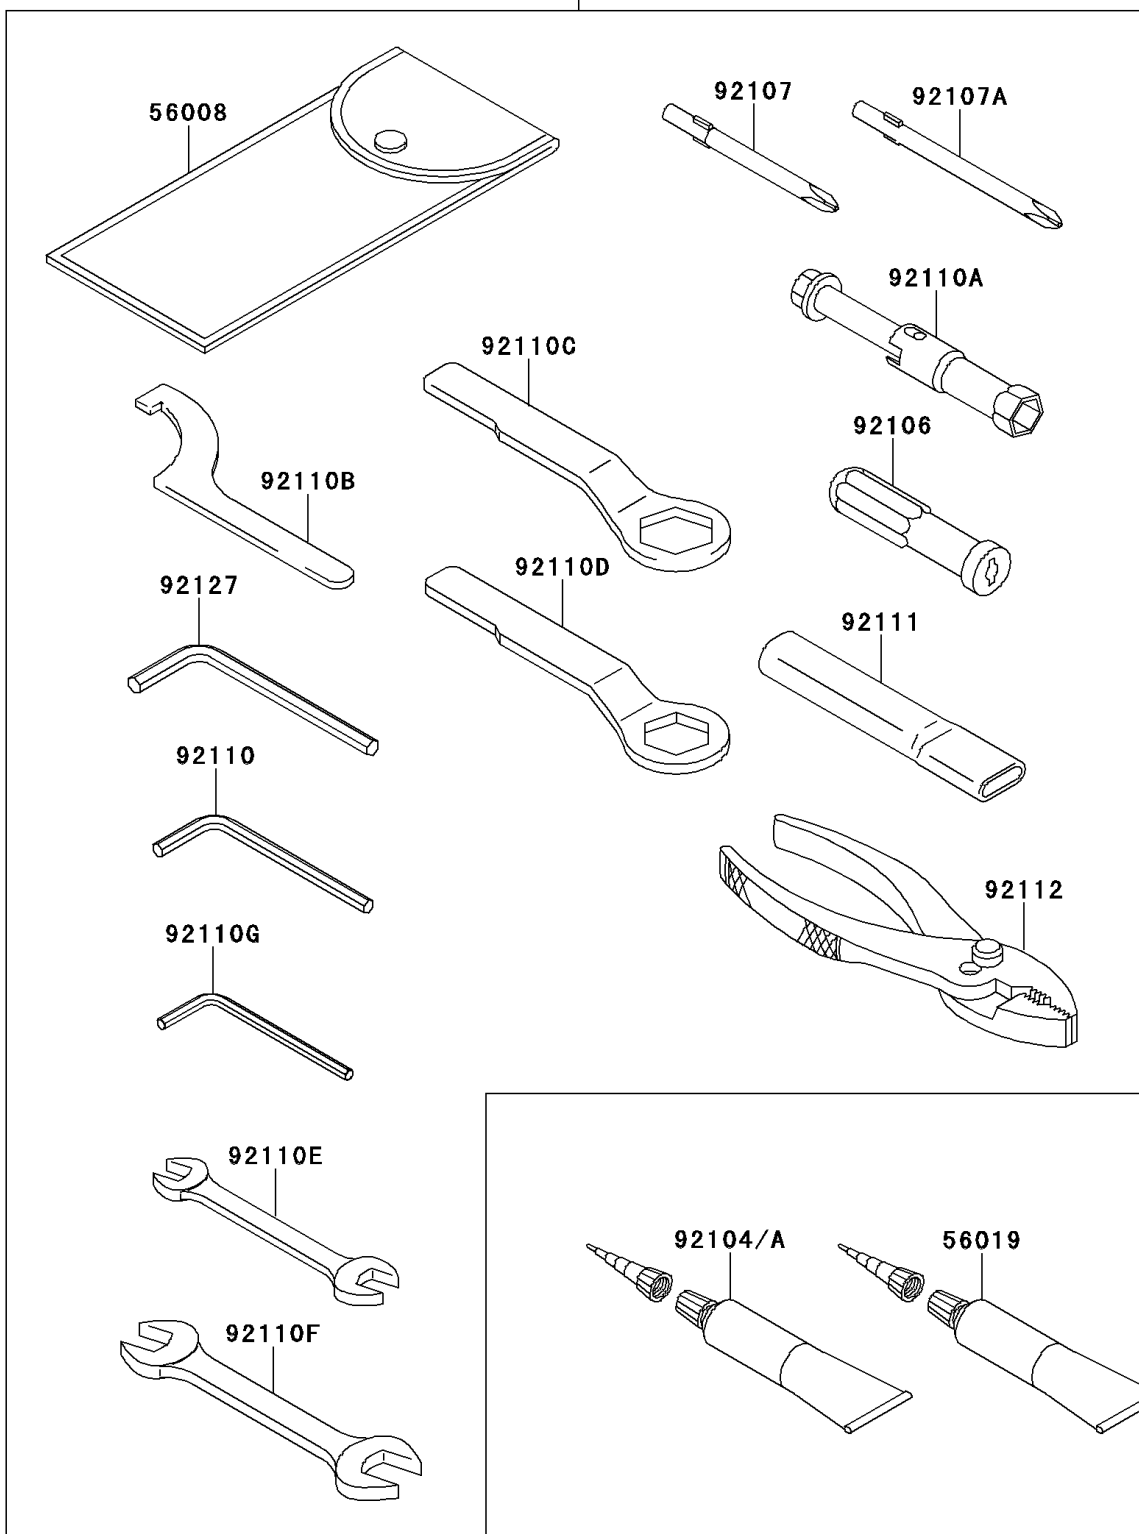

2006 NINJA® 650R PARTS DIAGRAM

Owner's Tools

56007

F2810

2006 NINJA® 650R PARTS LIST

Owner's Tools

ITEM NAME	PART NUMBER	QUANTITY
TOOL-KIT (Ref # 56007)	56007-0026	1
BAG,TOOL (Ref # 56008)	56008-1075	1
THREE BOND TB1211,HT/RS,WHITE (Ref # 56019)	56019-120	1
GASKET-LIQUID,TB1211F (Ref # 92104)	92104-0004	1
GASKET-LIQUID,BLACK TB1216B (Ref # 92104A)	92104-1064	1
GRIP-SCREW DRIVER (Ref # 92106)	92106-1001	1
TOOL-DRIVER,#3PHILLIPS (Ref # 92107)	92107-005	1
TOOL-DRIVER,#2PHILLIPS (Ref # 92107A)	92107-1053	1
TOOL-WRENCH,ALLEN,5MM (Ref # 92110)	92110-1015	1
TOOL-WRENCH,BOX,16MM (Ref # 92110A)	92110-1132	1
TOOL-WRENCH,HOOK (Ref # 92110B)	92110-1144	1
TOOL-WRENCH,BOX END,27MM (Ref # 92110C)	92110-1147	1
TOOL-WRENCH,BOX END,22MM (Ref # 92110D)	92110-1148	1
TOOL-WRENCH,OPEN END,10X12 (Ref # 92110E)	92110-1152	1
TOOL-WRENCH,OPEN END,14X17 (Ref # 92110F)	92110-1153	1
TOOL-WRENCH,ALLEN,4MM (Ref # 92110G)	92110-3703	1
TOOL-BAR,BOX END WRENCH (Ref # 92111)	92111-1051	1
TOOL-PLIERS (Ref # 92112)	92112-1001	1
TOOL-WRENCH,ALLEN,6MM (Ref # 92127)	92127-003	1