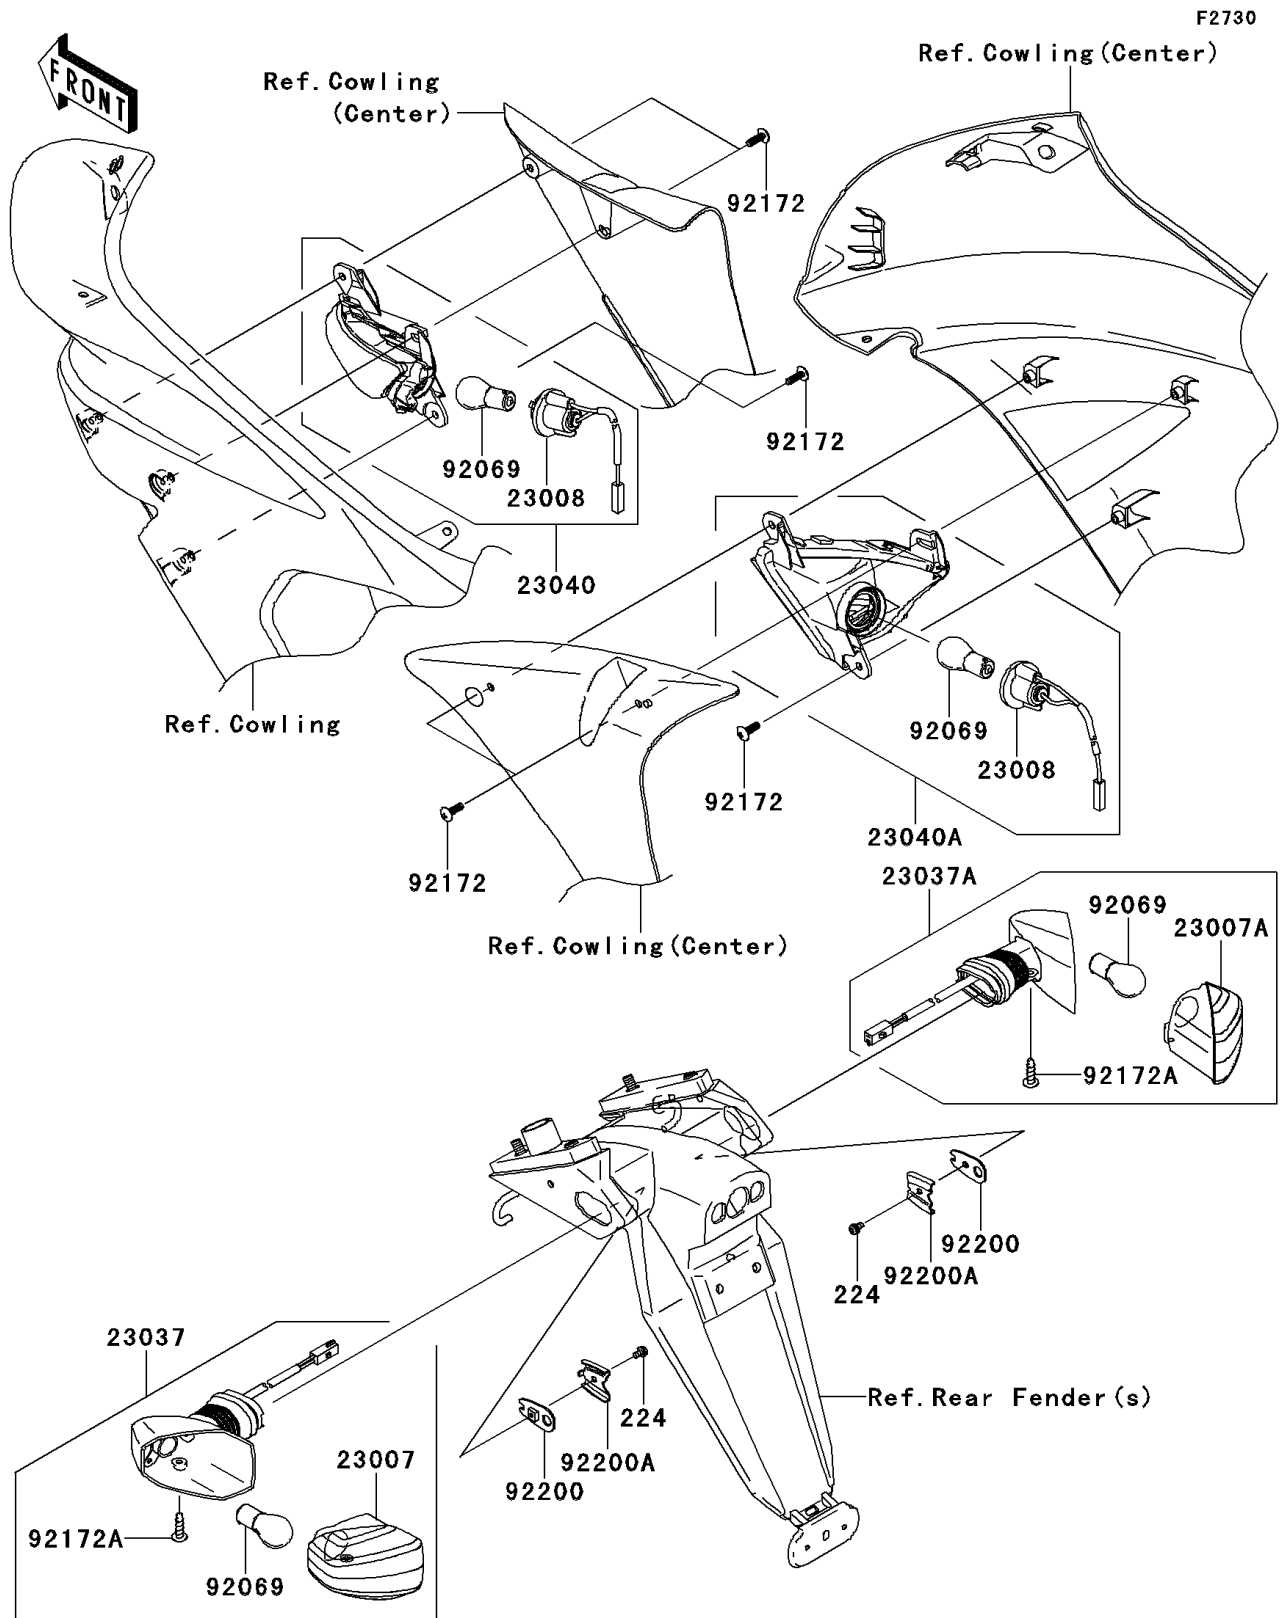

2006 NINJA® 650R PARTS DIAGRAM

Turn Signals

2006 NINJA® 650R PARTS LIST

Turn Signals

| ITEM NAME | PART NUMBER | QUANTITY |
|--|-------------|----------|
| SCREW-PAN-WP-CROS,4X8 (Ref # 224) | 224C0408 | 1 |
| LENS-COMP,SIGNAL LAMP,RR,LH (Ref # 23007) | 23007-0063 | 1 |
| LENS-COMP,SIGNAL LAMP,RR,RH (Ref # 23007A) | 23007-0064 | 1 |
| SOCKET-ASSY,SIGNAL LAMP,FR (Ref # 23008) | 23008-0044 | 1 |
| LAMP-ASSY-SIGNAL,RR,LH (Ref # 23037) | 23037-0077 | 1 |
| LAMP-ASSY-SIGNAL,RR,RH (Ref # 23037A) | 23037-0078 | 1 |
| LAMP-SIGNAL,FR,LH (Ref # 23040) | 23040-0057 | 1 |
| LAMP-SIGNAL,FR,RH (Ref # 23040A) | 23040-0058 | 1 |
| BULB,12V 21W (Ref # 92069) | 92069-1125 | 1 |
| SCREW,TAPPING,5X16 (Ref # 92172) | 92172-0175 | 1 |
| SCREW,TAPPING 4X12 (Ref # 92172A) | 92172-0242 | 1 |
| WASHER,SIGNAL LAMP (Ref # 92200) | 92200-0164 | 1 |
| WASHER,SIGNAL LAMP (Ref # 92200A) | 92200-0165 | 1 |