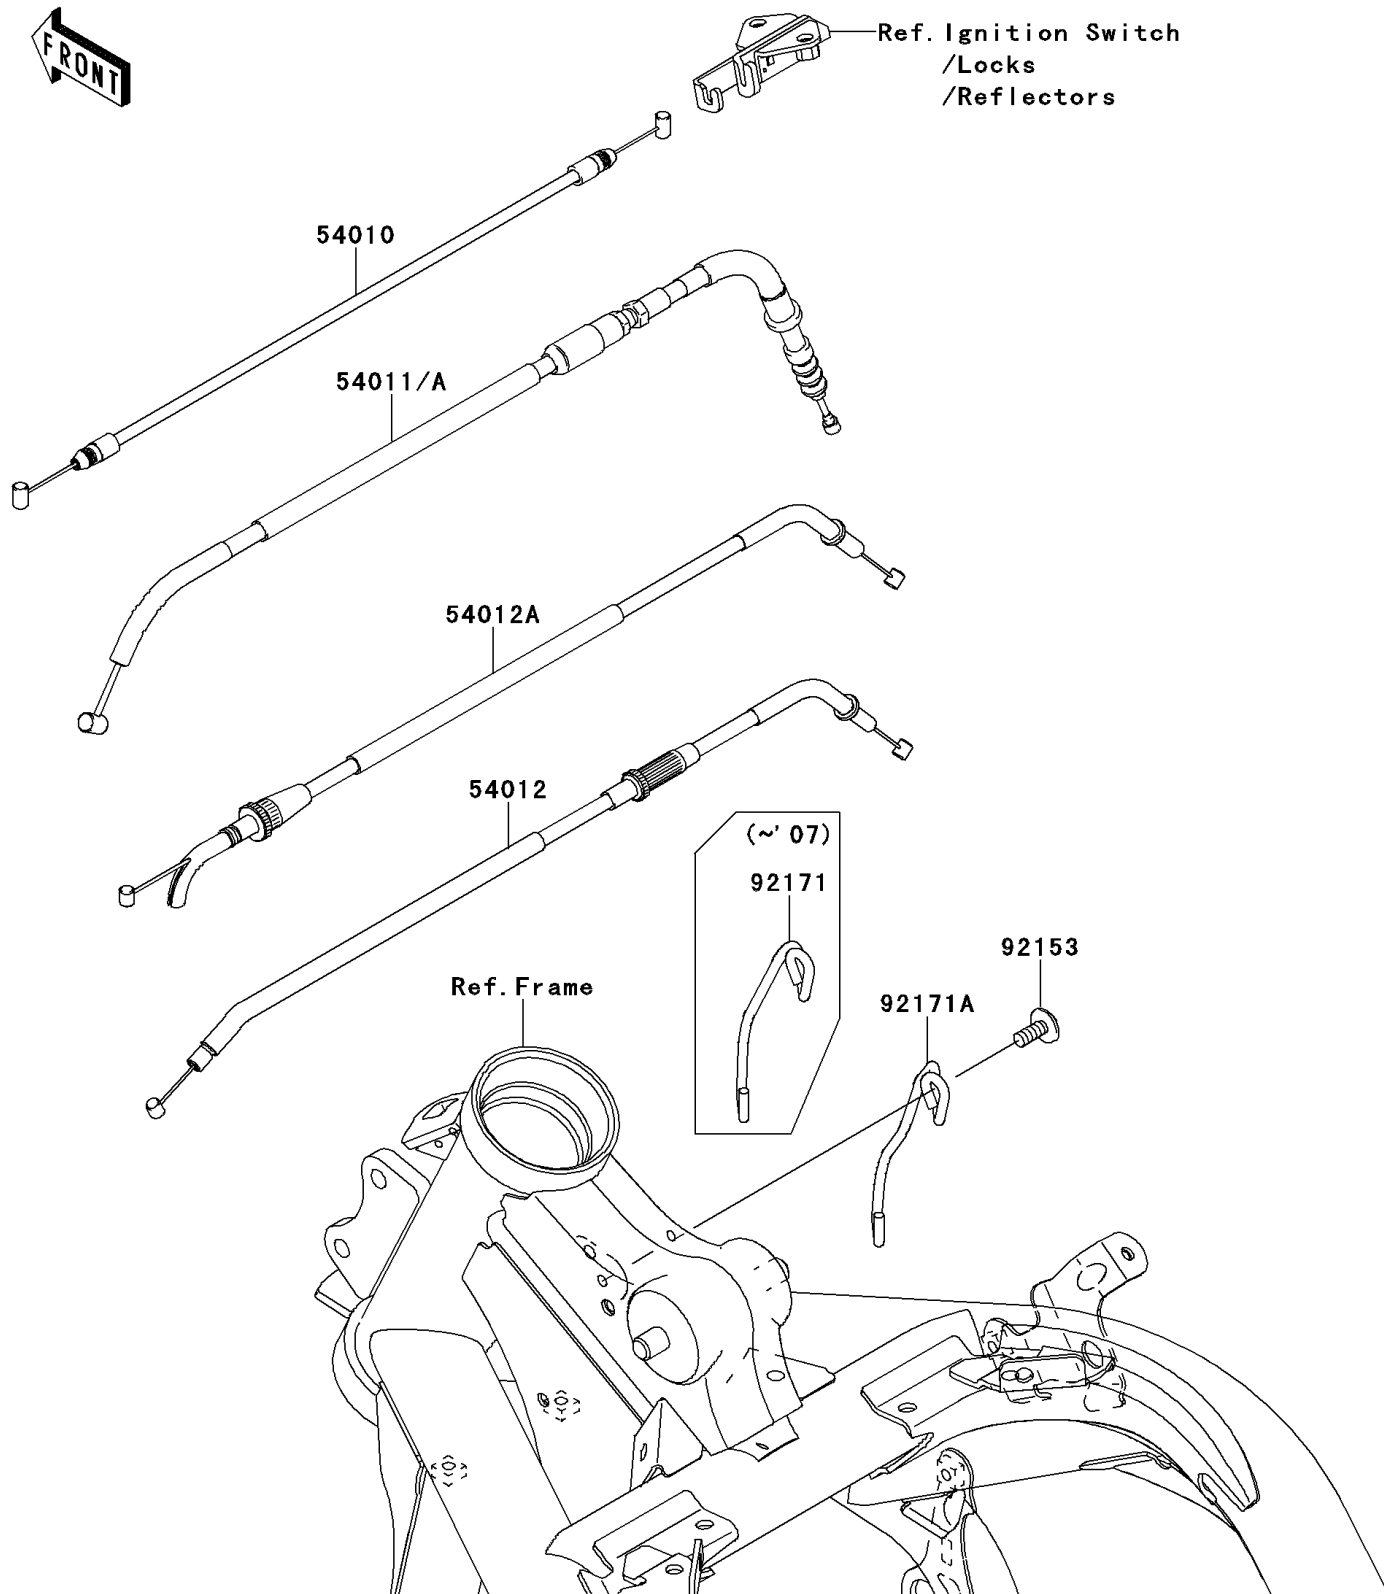

2006 NINJA® 650R PARTS DIAGRAM

Cables

F2540

2006 NINJA® 650R PARTS LIST

Cables

ITEM NAME	PART NUMBER	QUANTITY
CABLE,SEAT LOCK (Ref # 54010)	54010-0029	1
CABLE-CLUTCH (Ref # 54011)	54011-0046	1
CABLE-THROTTLE,CLOSING (Ref # 54012)	54012-0164	1
CABLE-THROTTLE,OPENING (Ref # 54012A)	54012-0177	1
BOLT,SOCKET,6X14 (Ref # 92153)	92153-1446	1
CLAMP,CABLE (Ref # 92171)	92171-0658	1