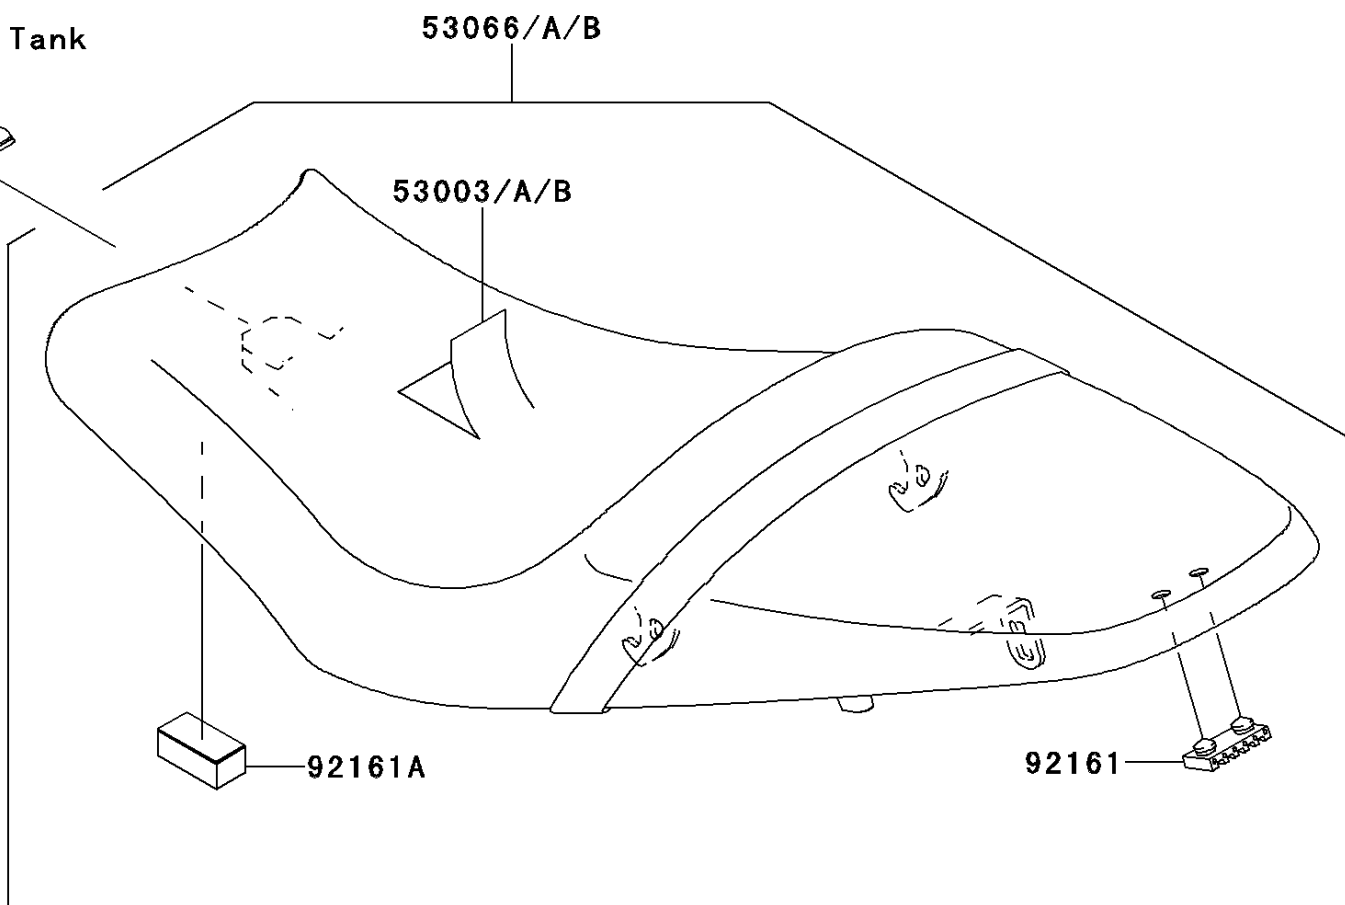

## 2006 NINJA® 650R PARTS DIAGRAM

Seat

F2510

Ref. Fuel Tank

53066/A/B

53003/A/B

92161A

92161

## 2006 NINJA® 650R PARTS LIST

Seat

ITEM NAME	PART NUMBER	QUANTITY
LEATHER,SEAT,BLACK (Ref # 53003)	53003-0066-MA	1
LEATHER,SEAT,SILVER/BLACK (Ref # 53003B)	53003-0066-810	1
SEAT-ASSY,DUAL,W/BAND,BLACK (Ref # 53066)	53066-0097-MA	1
SEAT-ASSY,DUAL,W/BAND,SIL/BLK (Ref # 53066B)	53066-5002	1
DAMPER,SEAT (Ref # 92161)	92161-0149	1
DAMPER,SEAT (Ref # 92161A)	92161-1321	1