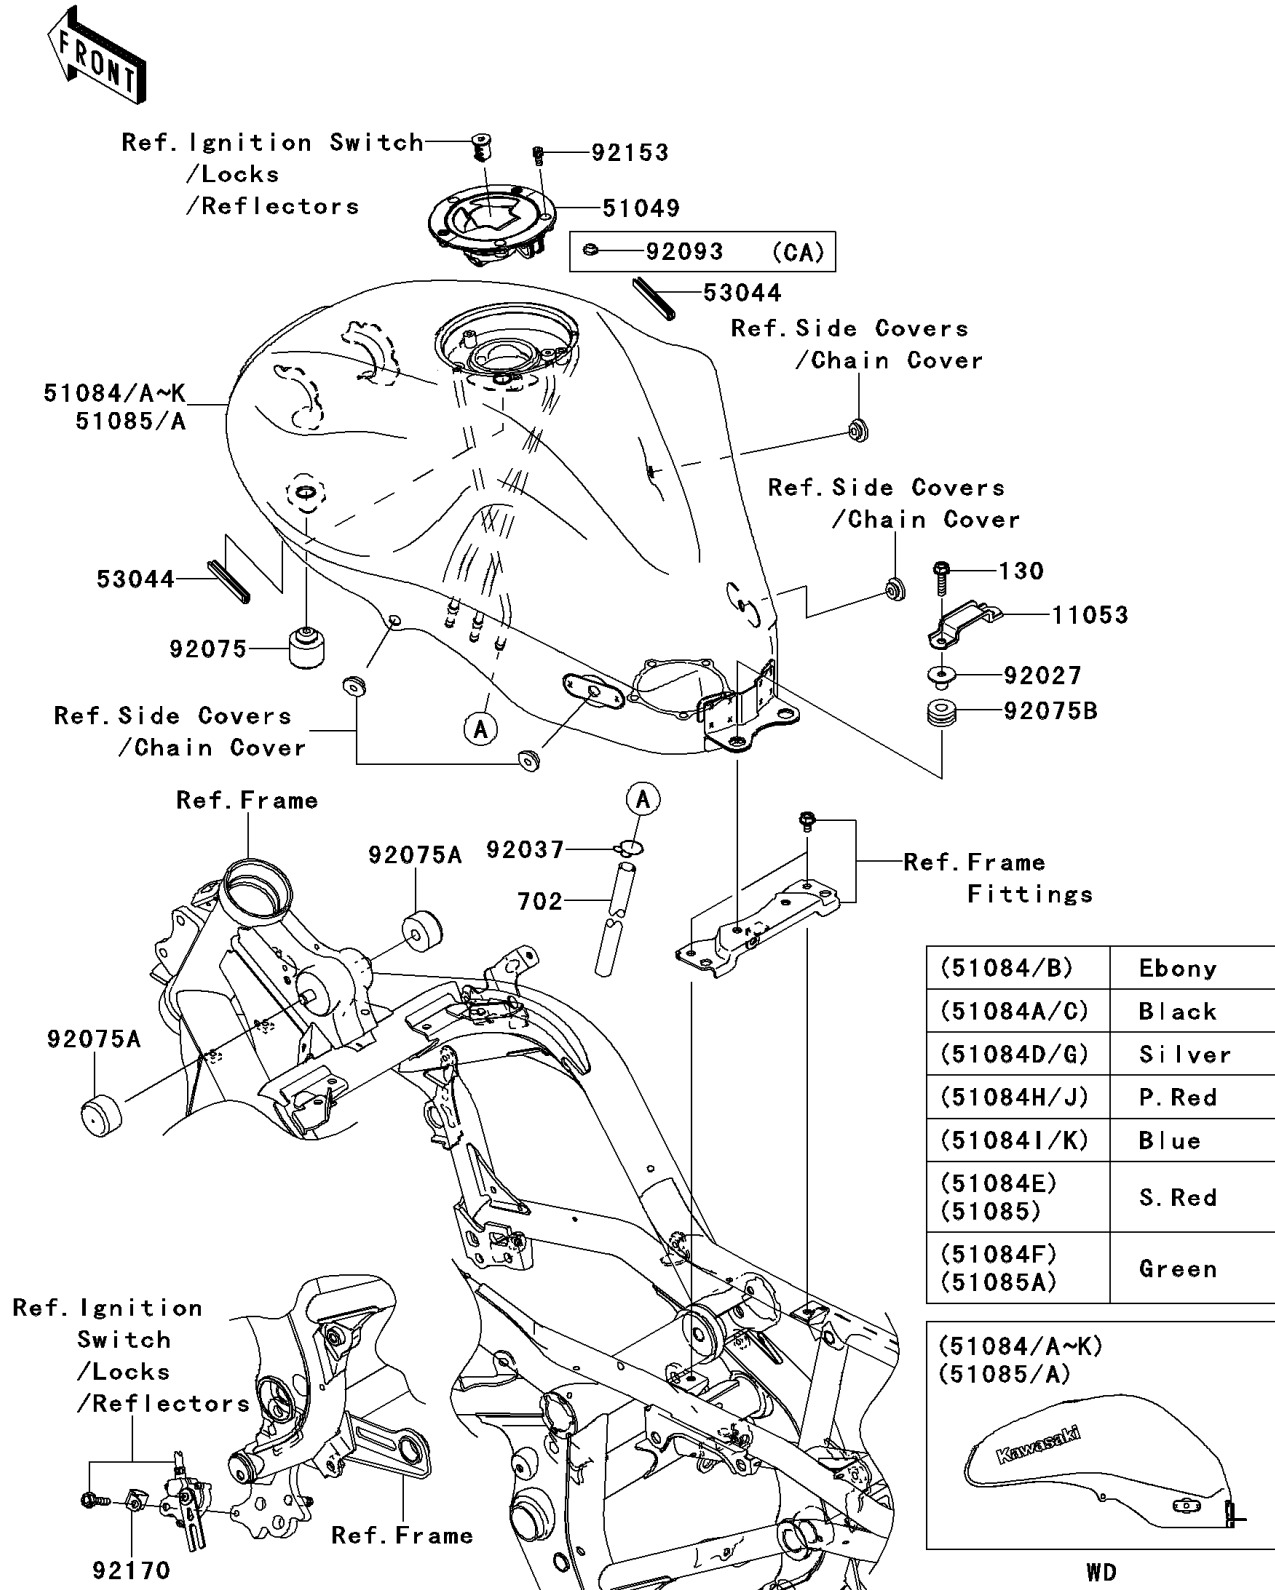

2006 NINJA® 650R PARTS DIAGRAM

Fuel Tank

F2410

2006 NINJA® 650R PARTS LIST

Fuel Tank

ITEM NAME	PART NUMBER	QUANTITY
BOLT-FLANGED,6X25 (Ref # 130)	130L0625	1
TUBE-RUBBER,6X9X750 (Ref # 702)	702A06750	1
BRACKET,SEAT (Ref # 11053)	11053-1812	1
CAP-TANK,FUEL (Ref # 51049)	51049-0012	1
TRIM,L=60 (Ref # 53044)	53044-1249	1
COLLAR,L=13.1 (Ref # 92027)	92027-251	1
CLAMP,TUBE (Ref # 92037)	92037-010	1
DAMPER (Ref # 92075)	92075-1002	1
DAMPER,FUEL TANK (Ref # 92075A)	92075-125	1
DAMPER (Ref # 92075B)	92075-1690	1
BOLT,SOCKET,5X16 (Ref # 92153)	92153-1616	1
CLAMP (Ref # 92170)	92170-1833	1
TANK-COMP-FUEL,EBONY (Ref # 51084)	51084-5128-H8	1
TANK-COMP-FUEL,EBONY (Ref # 51084B)	51084-5138-H8	1
TANK-COMP-FUEL,G.SILVER (Ref # 51084D)	51084-5139-474	1
TANK-COMP-FUEL,G.SILVER (Ref # 51084G)	51084-5160-474	1
SEAL,FUEL TANK CAP (Ref # 92093)	92093-1030	1