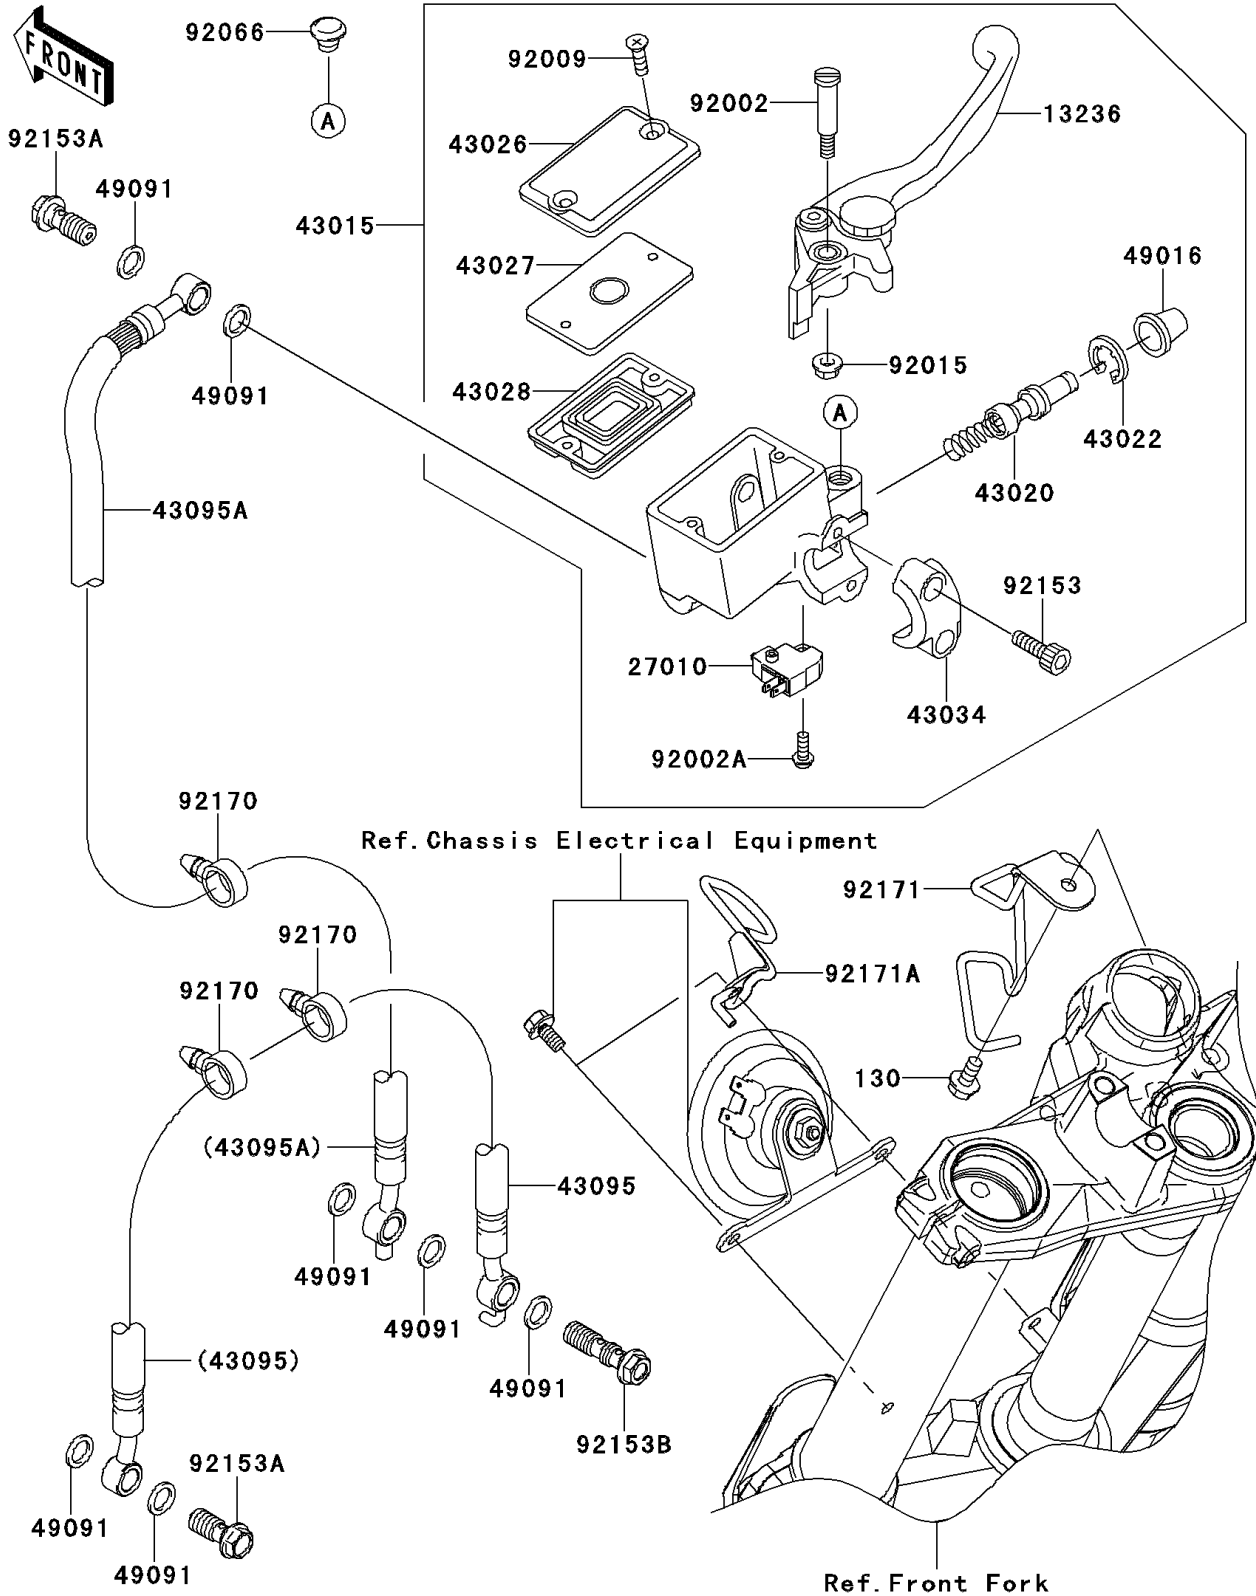

## 2006 NINJA® 650R PARTS DIAGRAM

Front Master Cylinder

F2291

## 2006 NINJA® 650R PARTS LIST

Front Master Cylinder

ITEM NAME	PART NUMBER	QUANTITY
BOLT-FLANGED,6X12 (Ref # 130)	130L0612	1
LEVER-COMP,FRONT BRAKE (Ref # 13236)	13236-1337	1
SWITCH,BRAKE (Ref # 27010)	27010-0025	1
CYLINDER-ASSY-MASTER,FR (Ref # 43015)	43015-0011	1
PISTON-COMP-BRAKE,FR (Ref # 43020)	43020-1054	1
STOPPER-BRAKE,PISTON (Ref # 43022)	43022-1010	1
CAP-BRAKE (Ref # 43026)	43026-1076	1
PLATE-DIAPHRAGM (Ref # 43027)	43027-1055	1
DIAPHRAGM,MASTER CYLINDER (Ref # 43028)	43028-1058	1
HOLDER-BRAKE,MASTER CYLINDER (Ref # 43034)	43034-1053	1
HOSE-BRAKE,FR (Ref # 43095)	43095-0211	1
HOSE-BRAKE,FR (Ref # 43095A)	43095-0265	1
COVER-SEAL,MASTER CYLINDER (Ref # 49016)	49016-1044	1
WASHER-SEAL,10.1X14.5X1.5 (Ref # 49091)	49091-0001	1
BOLT,LEVER SET,BLACK (Ref # 92002)	92002-1322	1
BOLT,SCREW,4X12 (Ref # 92002A)	92002-1323	1
SCREW,4MM (Ref # 92009)	92009-1458	1
NUT,FLANGED,6MM,BLACK (Ref # 92015)	92015-1233	1
PLUG,9.5X8,POLYETHYLENE (Ref # 92066)	92066-1077	1
BOLT,SOCKET,6X20 (Ref # 92153)	92153-0417	1
BOLT,OIL,L=23 (Ref # 92153A)	92153-0627	1
BOLT,OIL,L=37 (Ref # 92153B)	92153-0628	1
CLAMP (Ref # 92170)	92170-1067	1
CLAMP,BRAKE HOSE (Ref # 92171)	92171-0685	1
CLAMP,CABLE (Ref # 92171A)	92171-0706	1