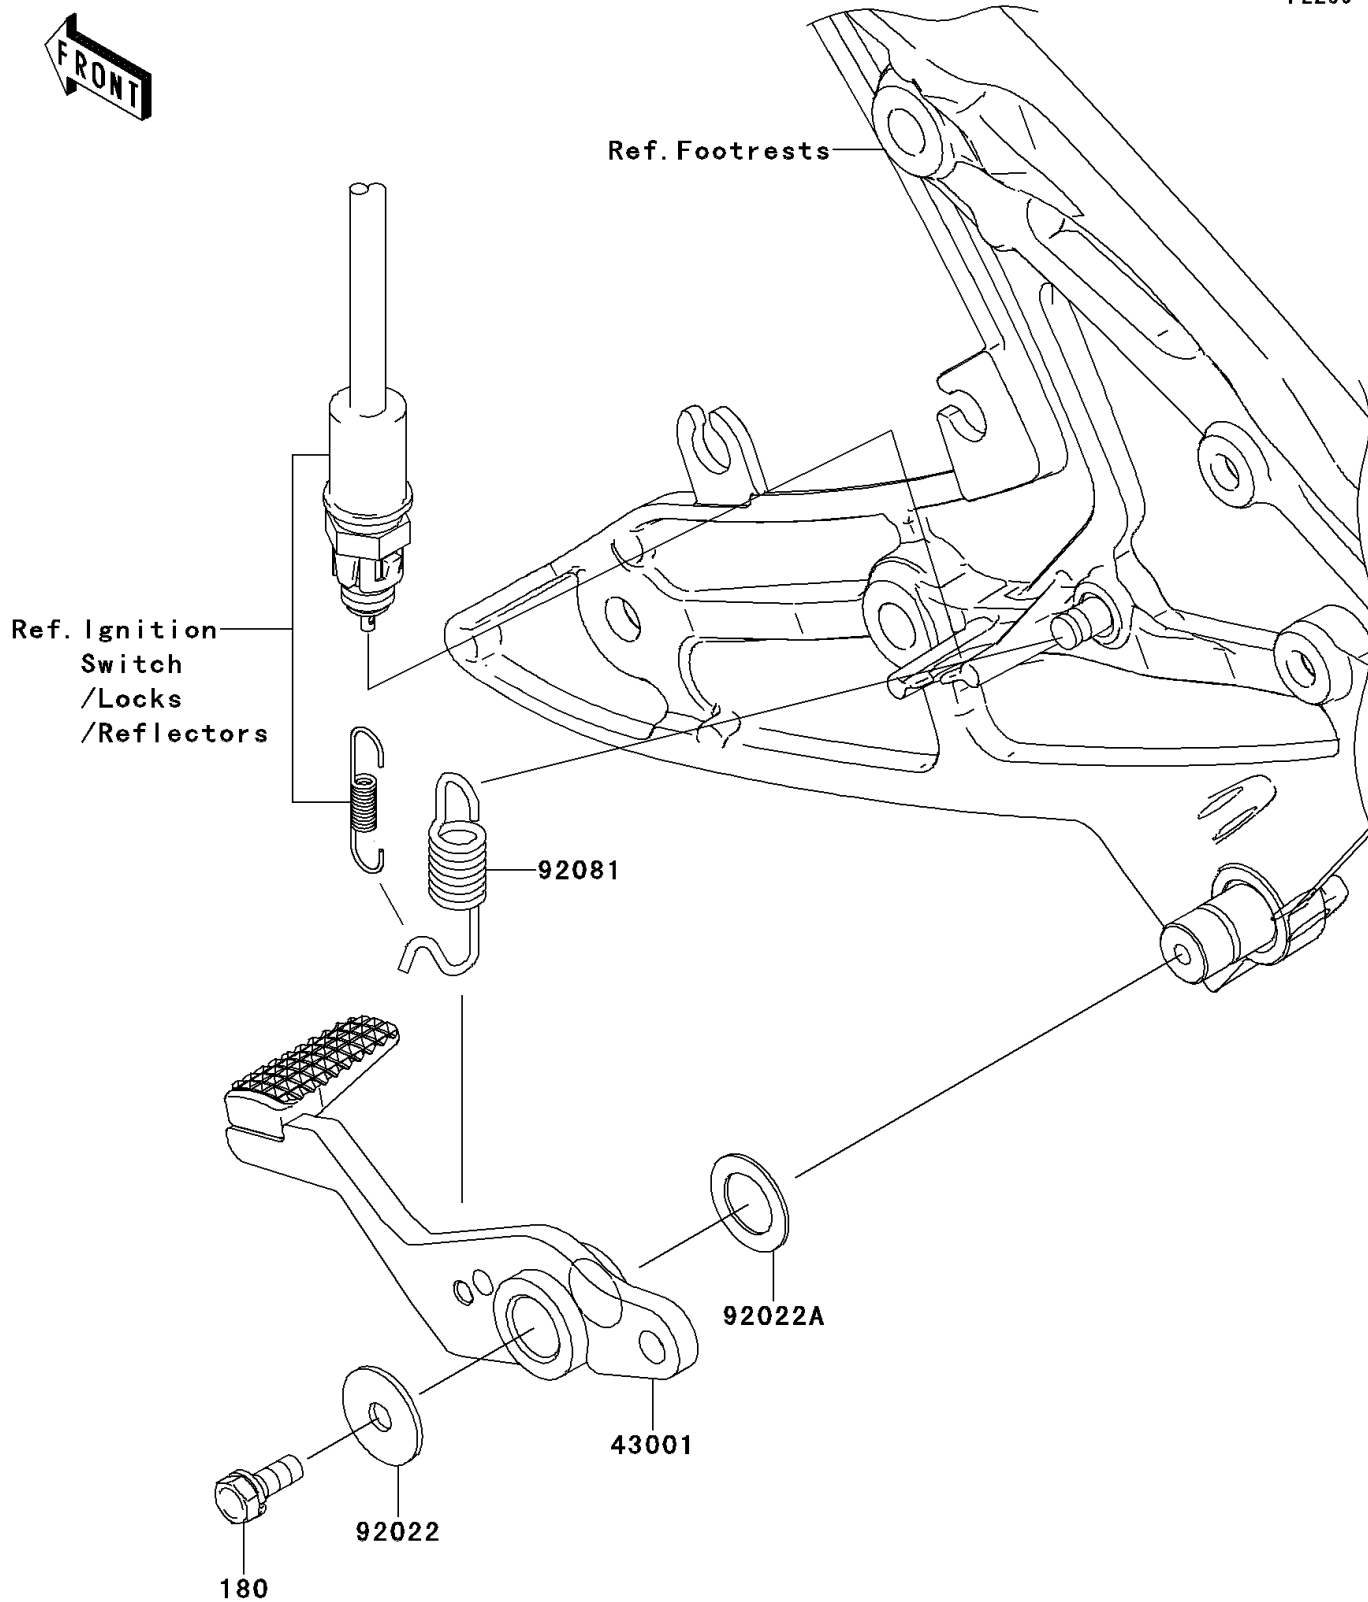

## 2006 NINJA® 650R PARTS DIAGRAM

Brake Pedal/Torque Link

F2260

## 2006 NINJA® 650R PARTS LIST

Brake Pedal/Torque Link

ITEM NAME	PART NUMBER	QUANTITY
BOLT-UPSET-WS,6X16 (Ref # 180)	180D0616	1
LEVER-BRAKE,PEDAL (Ref # 43001)	43001-0051	1
WASHER,7X24X1.6 (Ref # 92022)	92022-228	1
WASHER,15.3X24X1 (Ref # 92022A)	92022-326	1
SPRING,BRAKE PEDAL (Ref # 92081)	92081-1833	1