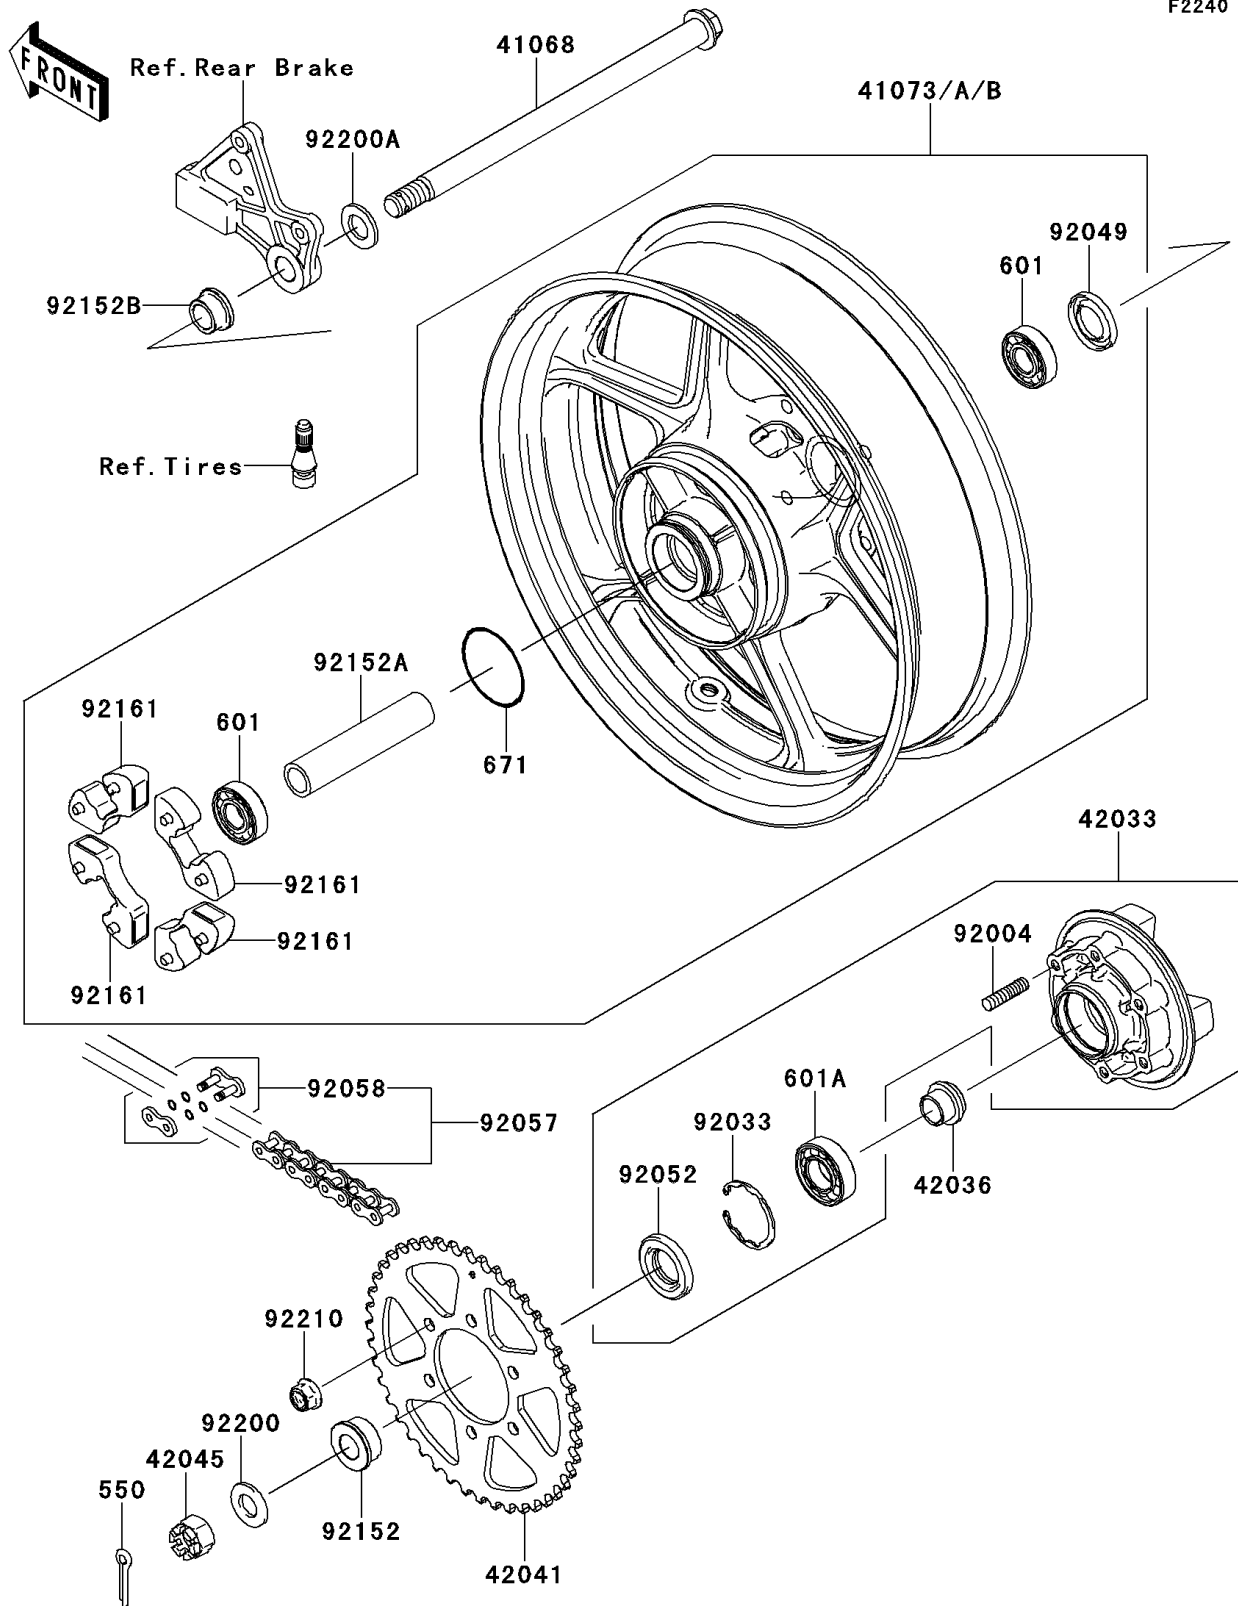

2006 NINJA® 650R PARTS DIAGRAM

Rear Wheel/Chain

F2240

2006 NINJA® 650R PARTS LIST

Rear Wheel/Chain

| ITEM NAME | PART NUMBER | QUANTITY |
|---|---------------|----------|
| PIN-COTTER,4.0X35 (Ref # 550) | 550D4035 | 1 |
| BEARING-BALL,6204UUC3 (Ref # 601) | 601B6204UU | 1 |
| BEARING-BALL (Ref # 601A) | 601B6205UU | 1 |
| O RING,60MM (Ref # 671) | 671B2560 | 1 |
| AXLE,RR (Ref # 41068) | 41068-0053 | 1 |
| WHEEL-ASSY,RR,GRAYSTONE (Ref # 41073B) | 41073-0051-2A | 1 |
| COUPLING-ASSY,RR HUB (Ref # 42033) | 42033-0003 | 1 |
| SLEEVE,RR HUB,L=23 (Ref # 42036) | 42036-1251 | 1 |
| SPROCKET-HUB,46T (Ref # 42041) | 42041-0020 | 1 |
| NUT,CASTLE,18MM (Ref # 42045) | 42045-018 | 1 |
| STUD,10X19 (Ref # 92004) | 92004-0028 | 1 |
| RING-SNAP,52MM (Ref # 92033) | 92033-1043 | 1 |
| SEAL-OIL,BJN28475 (Ref # 92049) | 92049-1056 | 1 |
| SEAL-OIL,TWC35527 (Ref # 92052) | 92052-006 | 1 |
| CHAIN,DRIVE,EK520MVXL1X114L (Ref # 92057) | 92057-0101 | 1 |
| JOINT-CHAIN,DRIVE (Ref # 92058) | 92058-0007 | 1 |
| COLLAR,RR AXLE,LH,L=18 (Ref # 92152) | 92152-0118 | 1 |
| COLLAR,RR HUB,L=133 (Ref # 92152A) | 92152-0301 | 1 |
| COLLAR,RR AXLE,RH,L=17 (Ref # 92152B) | 92152-0302 | 1 |
| DAMPER,SHOCK,RR HUB (Ref # 92161) | 92161-0303 | 1 |
| WASHER,19X36X3.2 (Ref # 92200) | 92200-0296 | 1 |
| WASHER,20.5X36X3.2 (Ref # 92200A) | 92200-0297 | 1 |
| NUT,LOCK,FLANGED,10MM (Ref # 92210) | 92210-0276 | 1 |