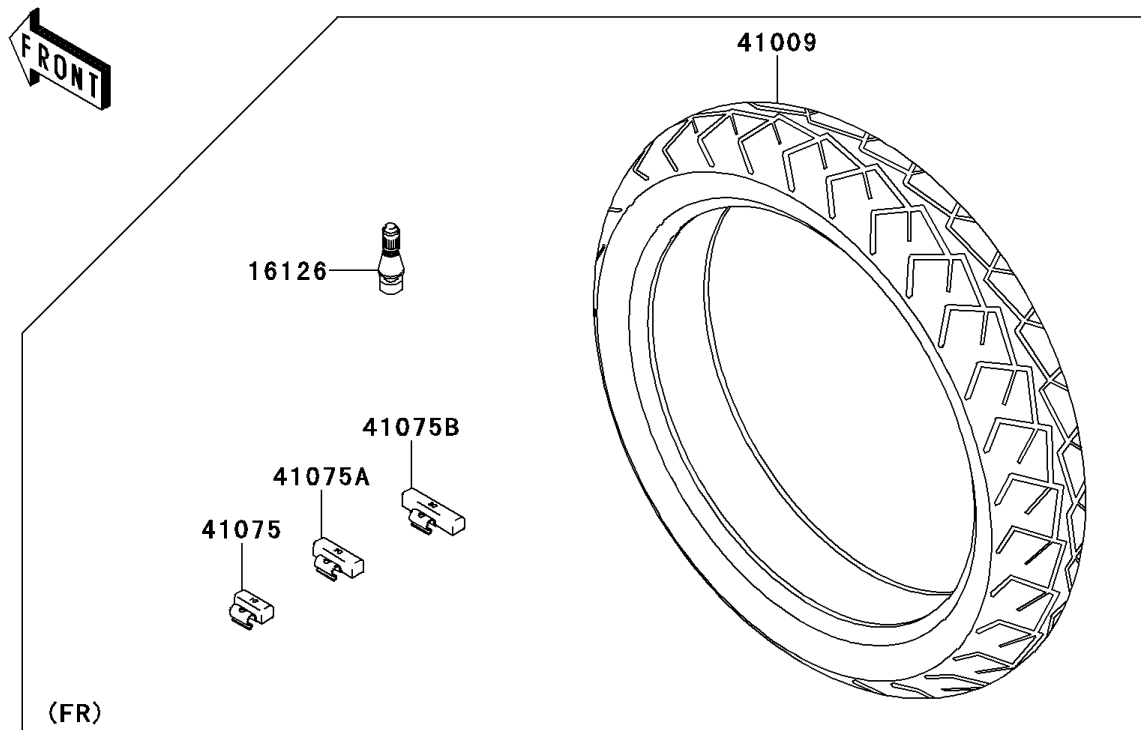

2006 NINJA® 650R PARTS DIAGRAM

Tires

F2210

2006 NINJA® 650R PARTS LIST

Tires

ITEM NAME	PART NUMBER	QUANTITY
VALVE,TIRE (Ref # 16126)	16126-1140	1
TIRE,FR,120/70ZR17(58W),BT20F (Ref # 41009)	41009-0132	1
TIRE,RR,160/60ZR17(69W),BT020R (Ref # 41009A)	41009-1375	1
BALANCER-WHEEL,10G,SILVER (Ref # 41075)	41075-0007	1
BALANCER-WHEEL,20G,SILVER (Ref # 41075A)	41075-0008	1
BALANCER-WHEEL,30G,SILVER (Ref # 41075B)	41075-0009	1