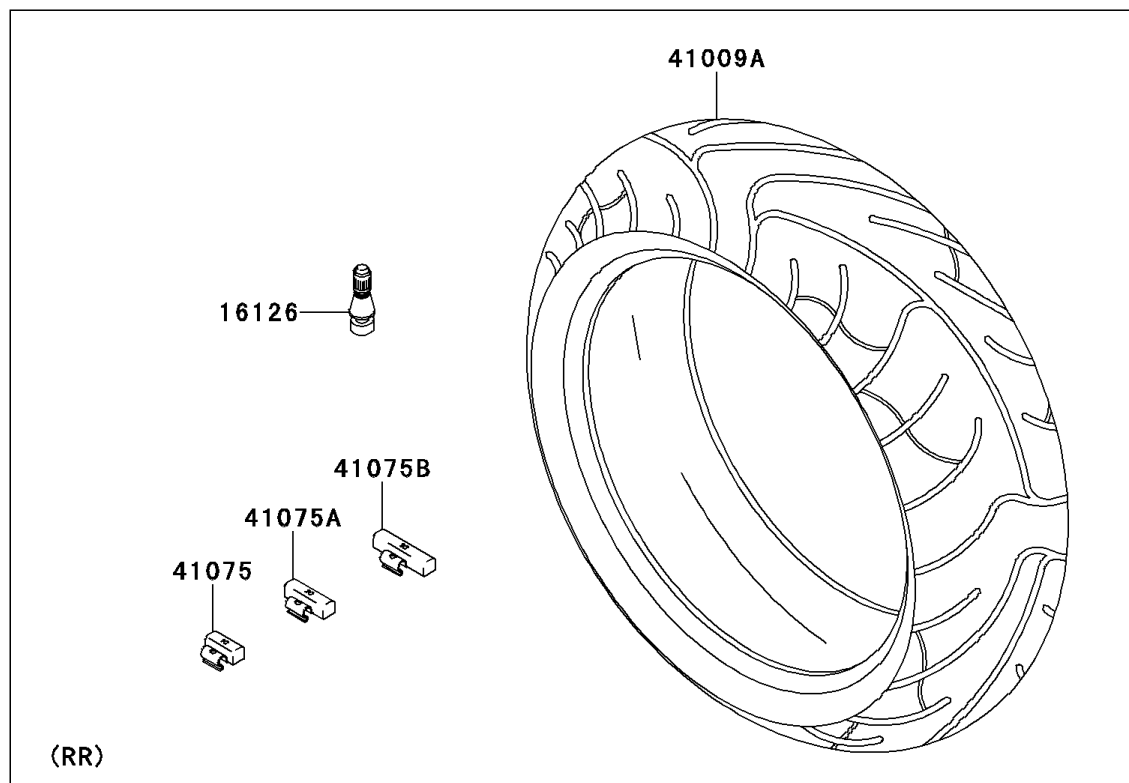

2006 NINJA® 650R PARTS DIAGRAM

Tires

F2210

2006 NINJA® 650R PARTS LIST

Tires

ITEM NAME	PART NUMBER	QUANTITY
VALVE,TIRE (Ref # 16126)	16126-1140	1
TIRE,FR,120/70ZR17(58W),BT20F (Ref # 41009)	41009-0132	1
TIRE,RR,160/60ZR17(69W),BT020R (Ref # 41009A)	41009-1375	1
BALANCER-WHEEL,10G,SILVER (Ref # 41075)	41075-0007	1
BALANCER-WHEEL,20G,SILVER (Ref # 41075A)	41075-0008	1
BALANCER-WHEEL,30G,SILVER (Ref # 41075B)	41075-0009	1