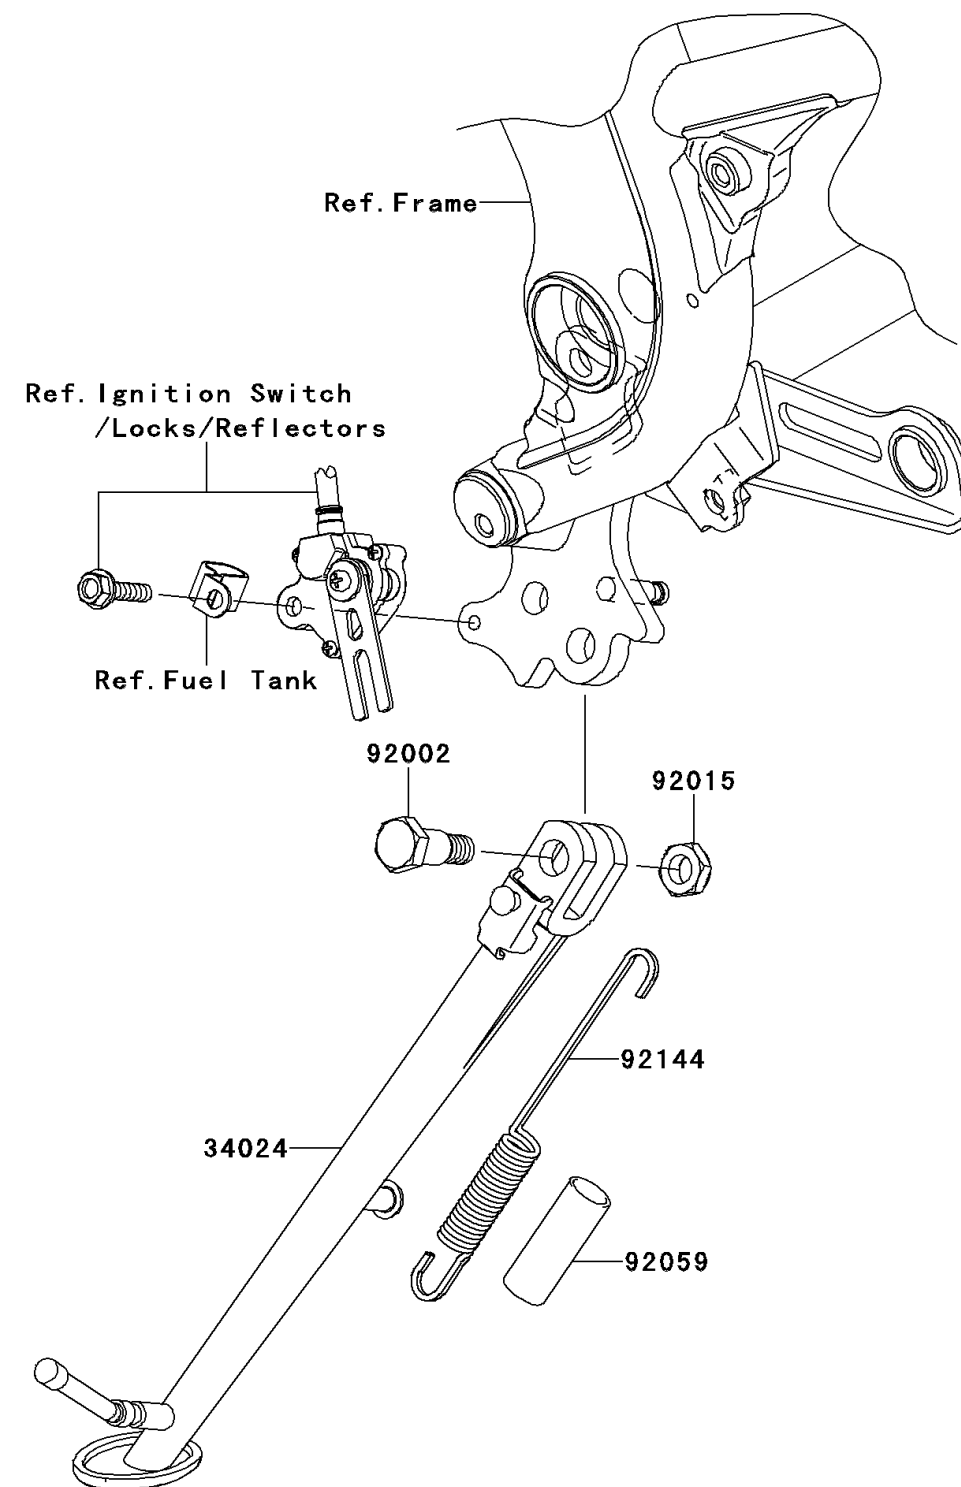

2006 NINJA® 650R PARTS DIAGRAM

Stand(s)

F2180

2006 NINJA® 650R PARTS LIST

Stand(s)

ITEM NAME	PART NUMBER	QUANTITY
STAND-SIDE (Ref # 34024)	34024-0024	1
BOLT,SIDE STAND (Ref # 92002)	92002-1935	1
NUT,LOCK,10MM,BLACK (Ref # 92015)	92015-1188	1
TUBE,14X17X50 (Ref # 92059)	92059-1961	1
SPRING,SIDE STAND (Ref # 92144)	92144-1818	1