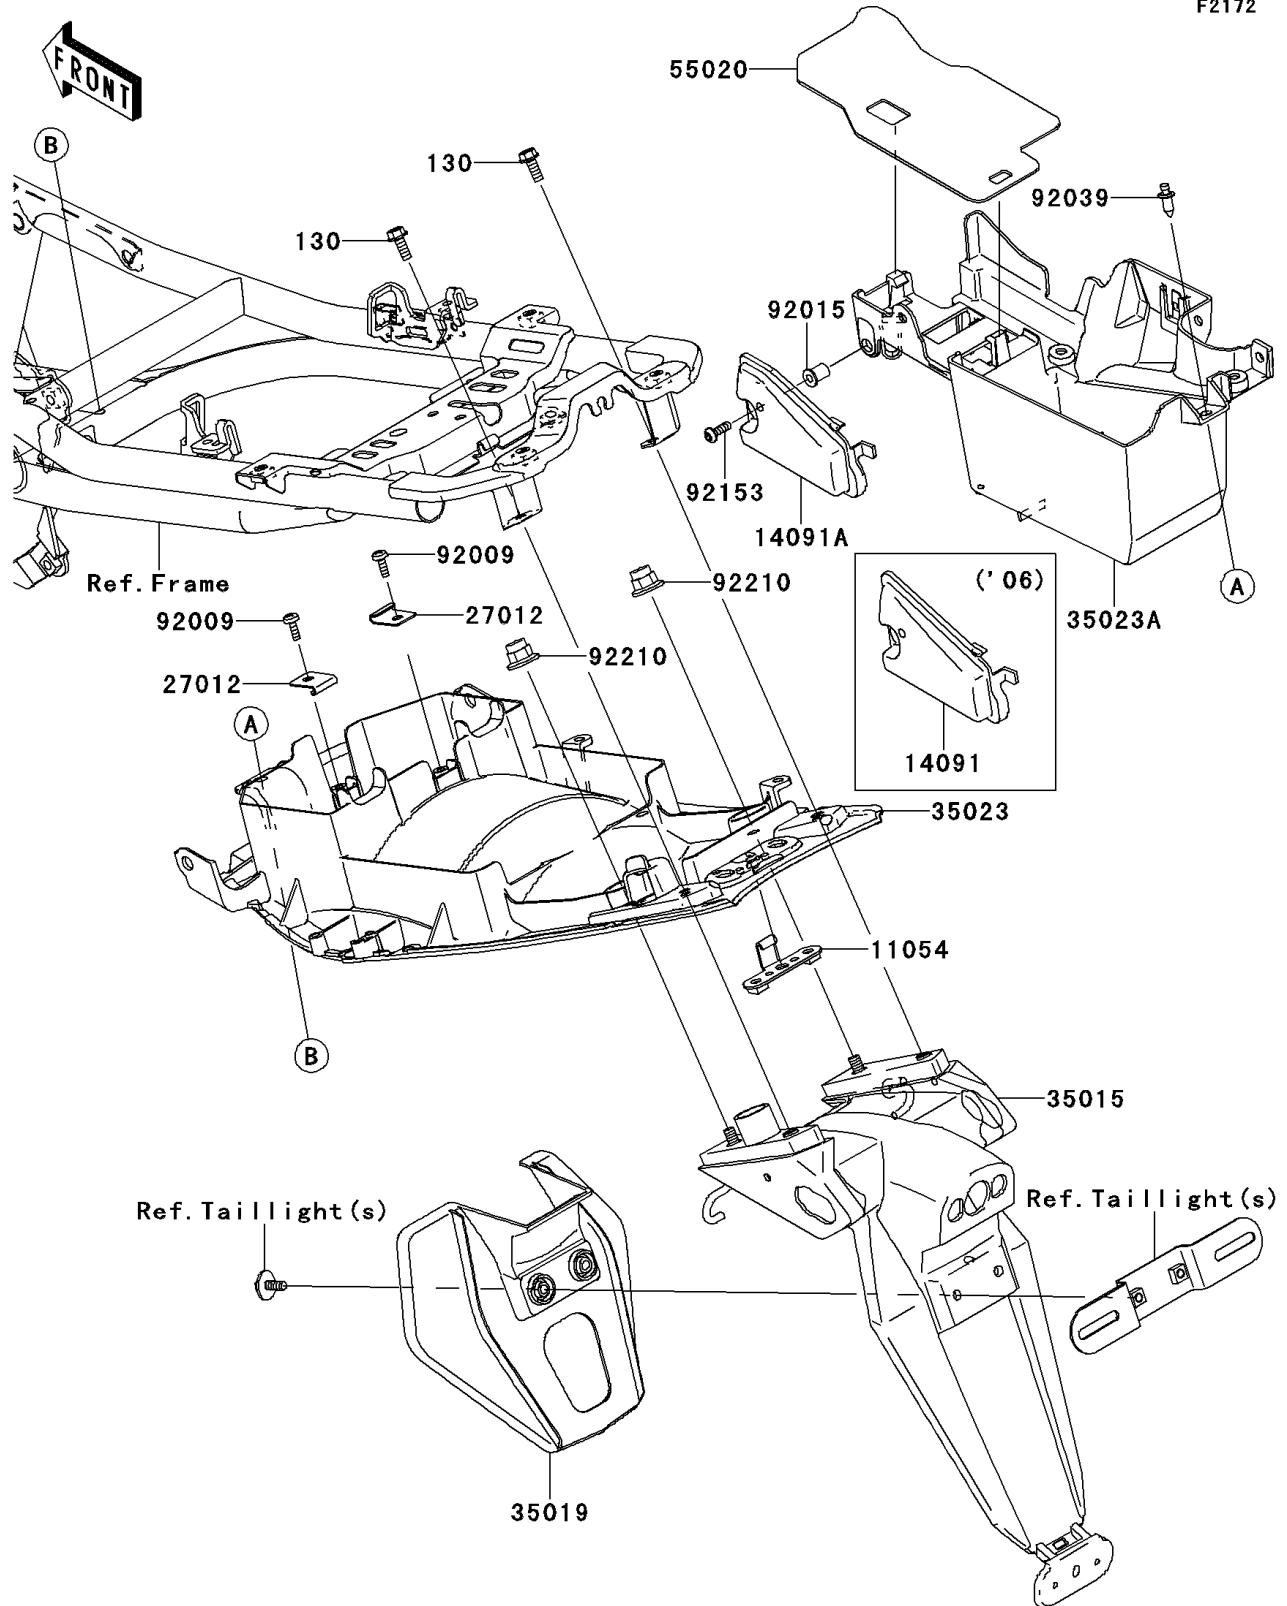

2006 NINJA® 650R PARTS DIAGRAM

Rear Fender(s)

F2172

2006 NINJA® 650R PARTS LIST

Rear Fender(s)

ITEM NAME	PART NUMBER	QUANTITY
BOLT-FLANGED,6X18 (Ref # 130)	130J0618	1
BRACKET,TAIL LAMP (Ref # 11054)	11054-0253	1
COVER,SWITCH MAINTENANCE (Ref # 14091)	14091-0488	1
HOOK,BATTERY CASE (Ref # 27012)	27012-1316	1
FLAP-COMP (Ref # 35015)	35015-0005	1
FLAP (Ref # 35019)	35019-0042	1
FENDER-REAR,RR (Ref # 35023)	35023-0076	1
FENDER-REAR,FR (Ref # 35023A)	35023-0077	1
GUARD,HEAT (Ref # 55020)	55020-0220	1
SCREW,6X14 (Ref # 92009)	92009-3845	1
NUT,WELL,5MM (Ref # 92015)	92015-1757	1
RIVET (Ref # 92039)	92039-1283	1
BOLT,SOCKET,5X16 (Ref # 92153)	92153-1244	1
NUT,CAP,6MM (Ref # 92210)	92210-0170	1