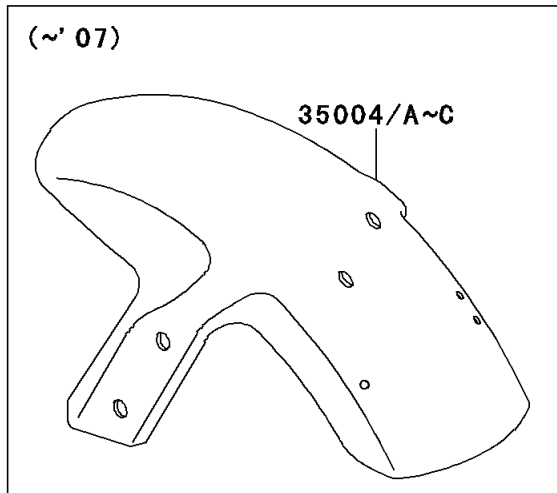

2006 NINJA® 650R PARTS DIAGRAM

Front Fender(s)

F2171

2006 NINJA® 650R PARTS LIST

Front Fender(s)

| ITEM NAME | PART NUMBER | QUANTITY |
|--------------------------------------|----------------|----------|
| WASHER-PLAIN,6MM,BLACK (Ref # 411) | 411F0600 | 1 |
| BRACKET-FENDER,LH (Ref # 32065) | 32065-0022 | 1 |
| BRACKET-FENDER,RH (Ref # 32065A) | 32065-0023 | 1 |
| FENDER-FRONT,EBONY (Ref # 35004) | 35004-0053-H8 | 1 |
| FENDER-FRONT,G.SILVER (Ref # 35004B) | 35004-0053-474 | 1 |
| COLLAR (Ref # 92152) | 92152-0295 | 1 |
| BOLT,FLANGED,6X14 (Ref # 92153) | 92153-0589 | 1 |
| BOLT,6MM (Ref # 92153A) | 92153-1004 | 1 |
| BOLT,SOCKET,6X23 (Ref # 92153B) | 92153-1267 | 1 |
| DAMPER (Ref # 92161) | 92161-0266 | 1 |