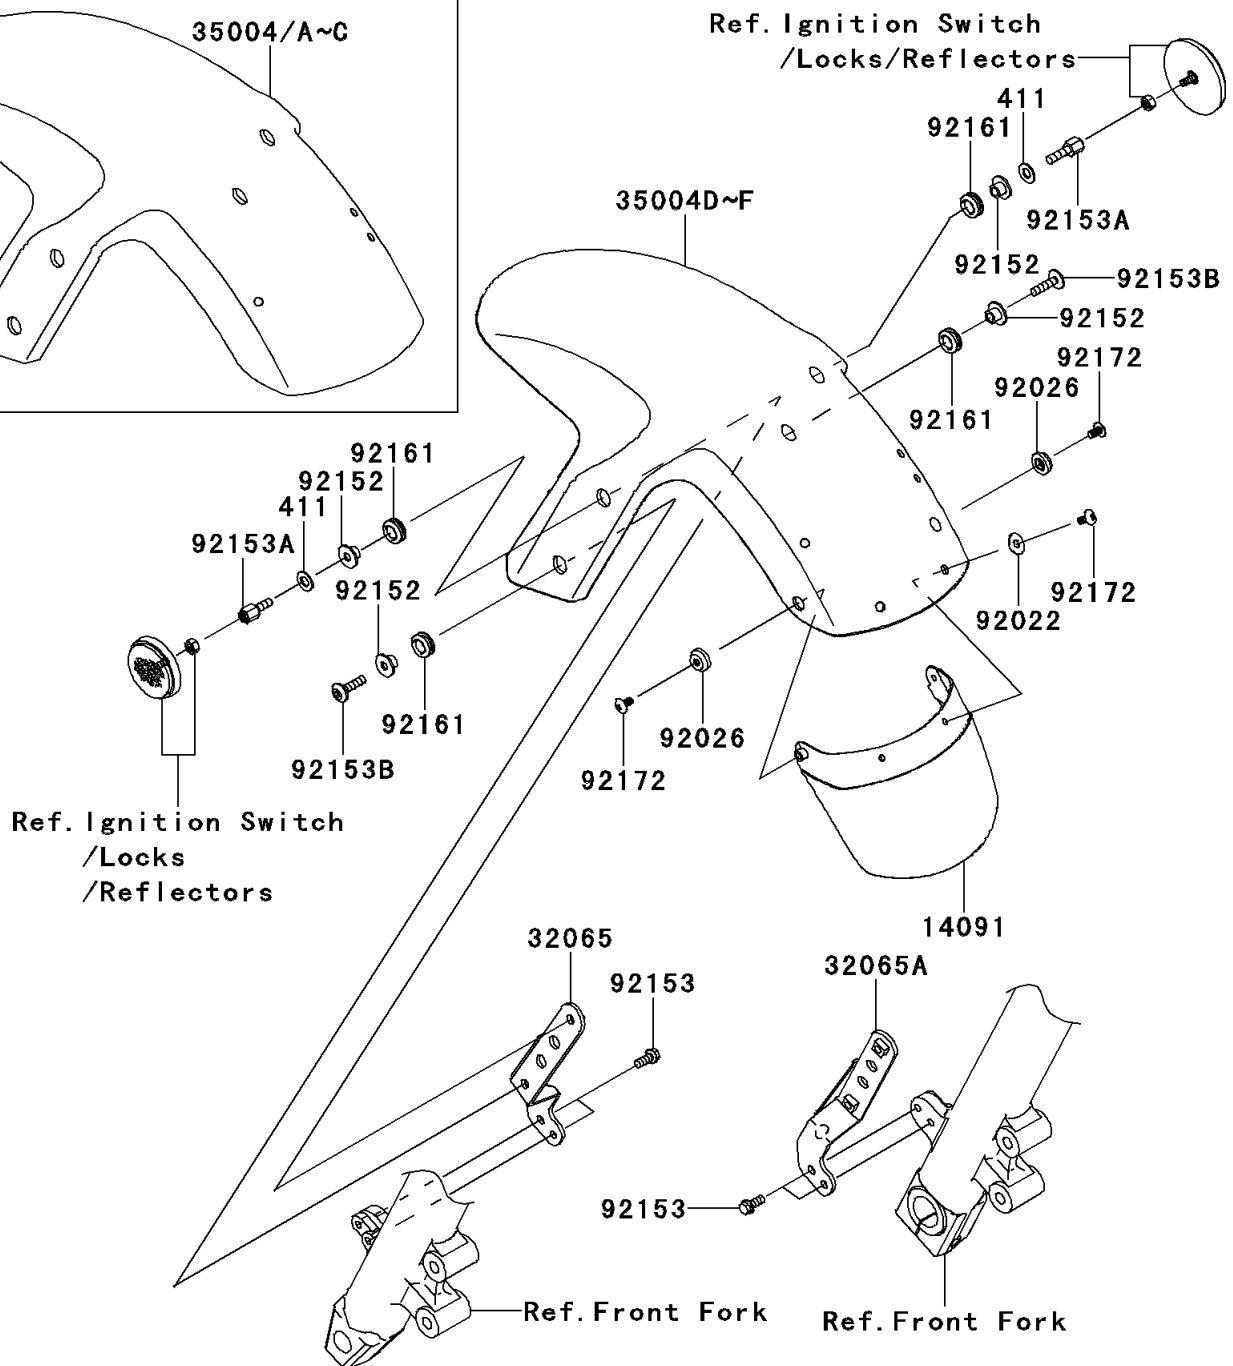

2006 NINJA® 650R PARTS DIAGRAM

Front Fender(s)

F2171

2006 NINJA® 650R PARTS LIST

Front Fender(s)

| ITEM NAME | PART NUMBER | QUANTITY |
|--------------------------------------|----------------|----------|
| WASHER-PLAIN,6MM,BLACK (Ref # 411) | 411F0600 | 1 |
| BRACKET-FENDER,LH (Ref # 32065) | 32065-0022 | 1 |
| BRACKET-FENDER,RH (Ref # 32065A) | 32065-0023 | 1 |
| FENDER-FRONT,EBONY (Ref # 35004) | 35004-0053-H8 | 1 |
| FENDER-FRONT,G.SILVER (Ref # 35004B) | 35004-0053-474 | 1 |
| COLLAR (Ref # 92152) | 92152-0295 | 1 |
| BOLT,FLANGED,6X14 (Ref # 92153) | 92153-0589 | 1 |
| BOLT,6MM (Ref # 92153A) | 92153-1004 | 1 |
| BOLT,SOCKET,6X23 (Ref # 92153B) | 92153-1267 | 1 |
| DAMPER (Ref # 92161) | 92161-0266 | 1 |