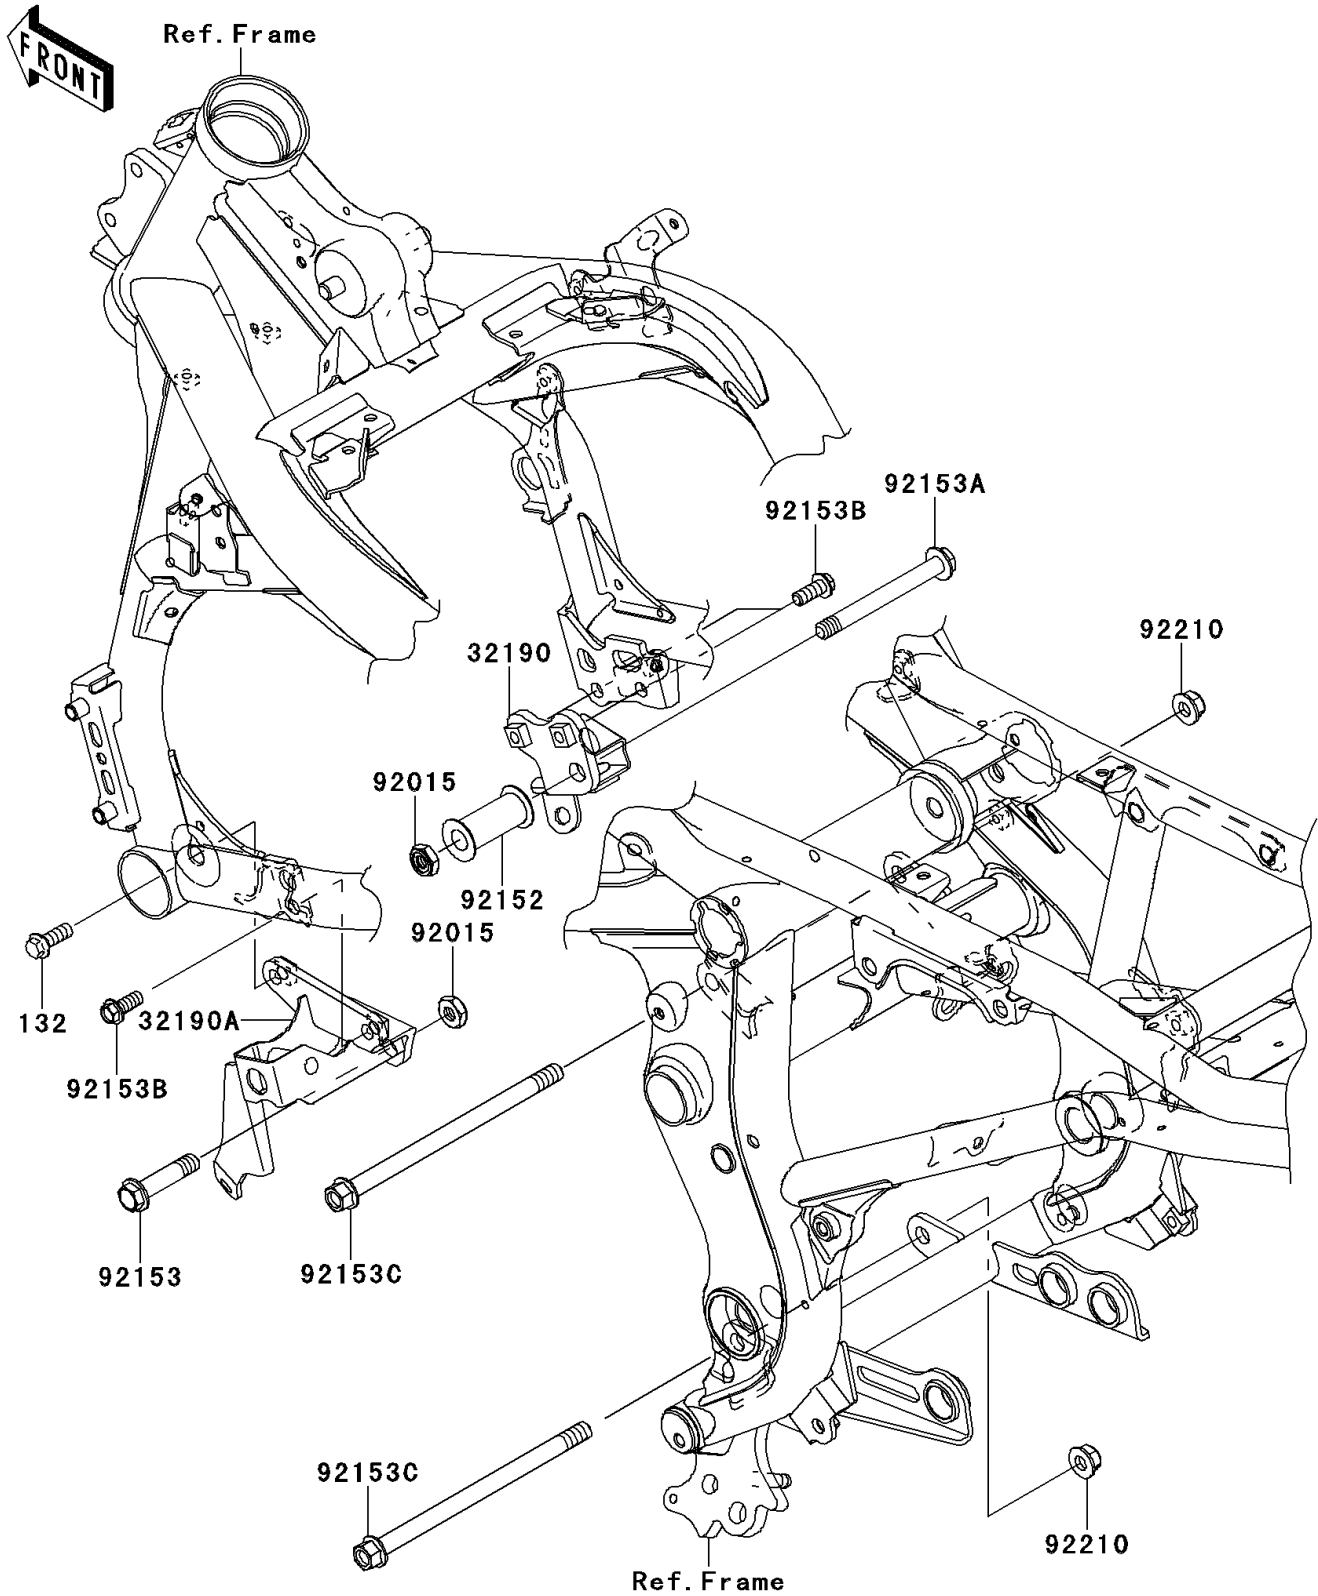

## 2006 NINJA® 650R PARTS DIAGRAM

Engine Mount

F2122

## 2006 NINJA® 650R PARTS LIST

Engine Mount

| ITEM NAME                           | PART NUMBER | QUANTITY |
|-------------------------------------|-------------|----------|
| BOLT-FLANGED-SMALL,8X22 (Ref # 132) | 132L0822    | 1        |
| BRACKET-ENGINE,RH (Ref # 32190)     | 32190-0255  | 1        |
| BRACKET-ENGINE,LH (Ref # 32190A)    | 32190-0257  | 1        |
| NUT,LOCK,10MM,BLACK (Ref # 92015)   | 92015-1188  | 1        |
| COLLAR,ENGINE MOUNT (Ref # 92152)   | 92152-0311  | 1        |
| BOLT,FLANGED,10X47 (Ref # 92153)    | 92153-0823  | 1        |
| BOLT,FLANGED,10X95 (Ref # 92153A)   | 92153-0976  | 1        |
| BOLT,FLANGED,8X20 (Ref # 92153B)    | 92153-0995  | 1        |
| BOLT,FLANGED,10X170 (Ref # 92153C)  | 92153-1428  | 1        |
| NUT,LOCK,FLANGED,10MM (Ref # 92210) | 92210-1081  | 1        |