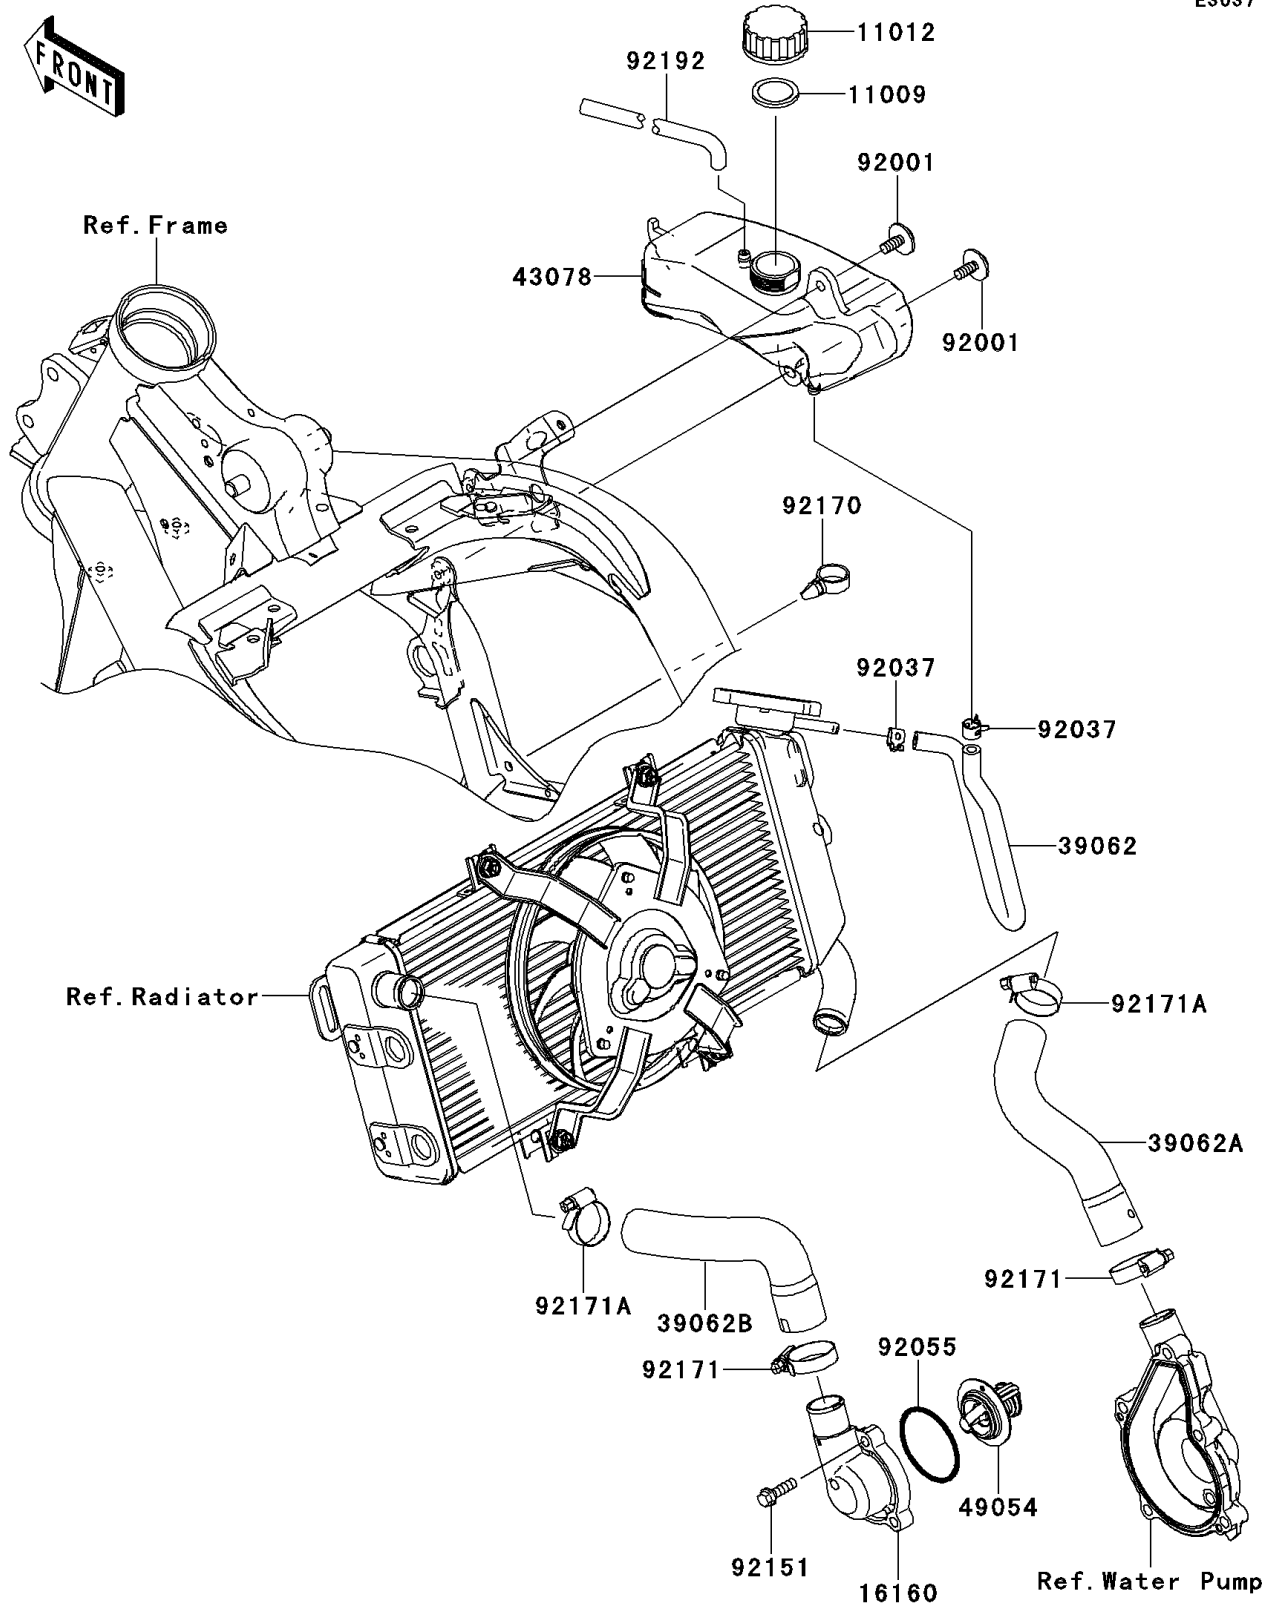

2006 NINJA® 650R PARTS DIAGRAM

Water Pipe

E3037

2006 NINJA® 650R PARTS LIST

Water Pipe

ITEM NAME	PART NUMBER	QUANTITY
GASKET,RESERVOIR TANK CAP (Ref # 11009)	11009-1145	1
CAP (Ref # 11012)	11012-1084	1
BODY,THERMOSTAT (Ref # 16160)	16160-0084	1
HOSE-COOLING,RAD-RESERVOIR (Ref # 39062)	39062-0094	1
HOSE-COOLING,W.PUMP-RAD (Ref # 39062A)	39062-0096	1
HOSE-COOLING,THERMO-RAD (Ref # 39062B)	39062-0135	1
RESERVOIR (Ref # 43078)	43078-0025	1
THERMOSTAT (Ref # 49054)	49054-0001	1
BOLT,6X16 (Ref # 92001)	92001-1950	1
CLAMP,TUBE (Ref # 92037)	92037-1505	1
RING-O,44.7X2.4 (Ref # 92055)	92055-1279	1
BOLT,FLANGED-SMALL,6X20 (Ref # 92151)	92151-1252	1
CLAMP (Ref # 92170)	92170-1067	1
CLAMP (Ref # 92171)	92171-0261	1
CLAMP (Ref # 92171A)	92171-0337	1
TUBE,BREATHING (Ref # 92192)	92192-0307	1