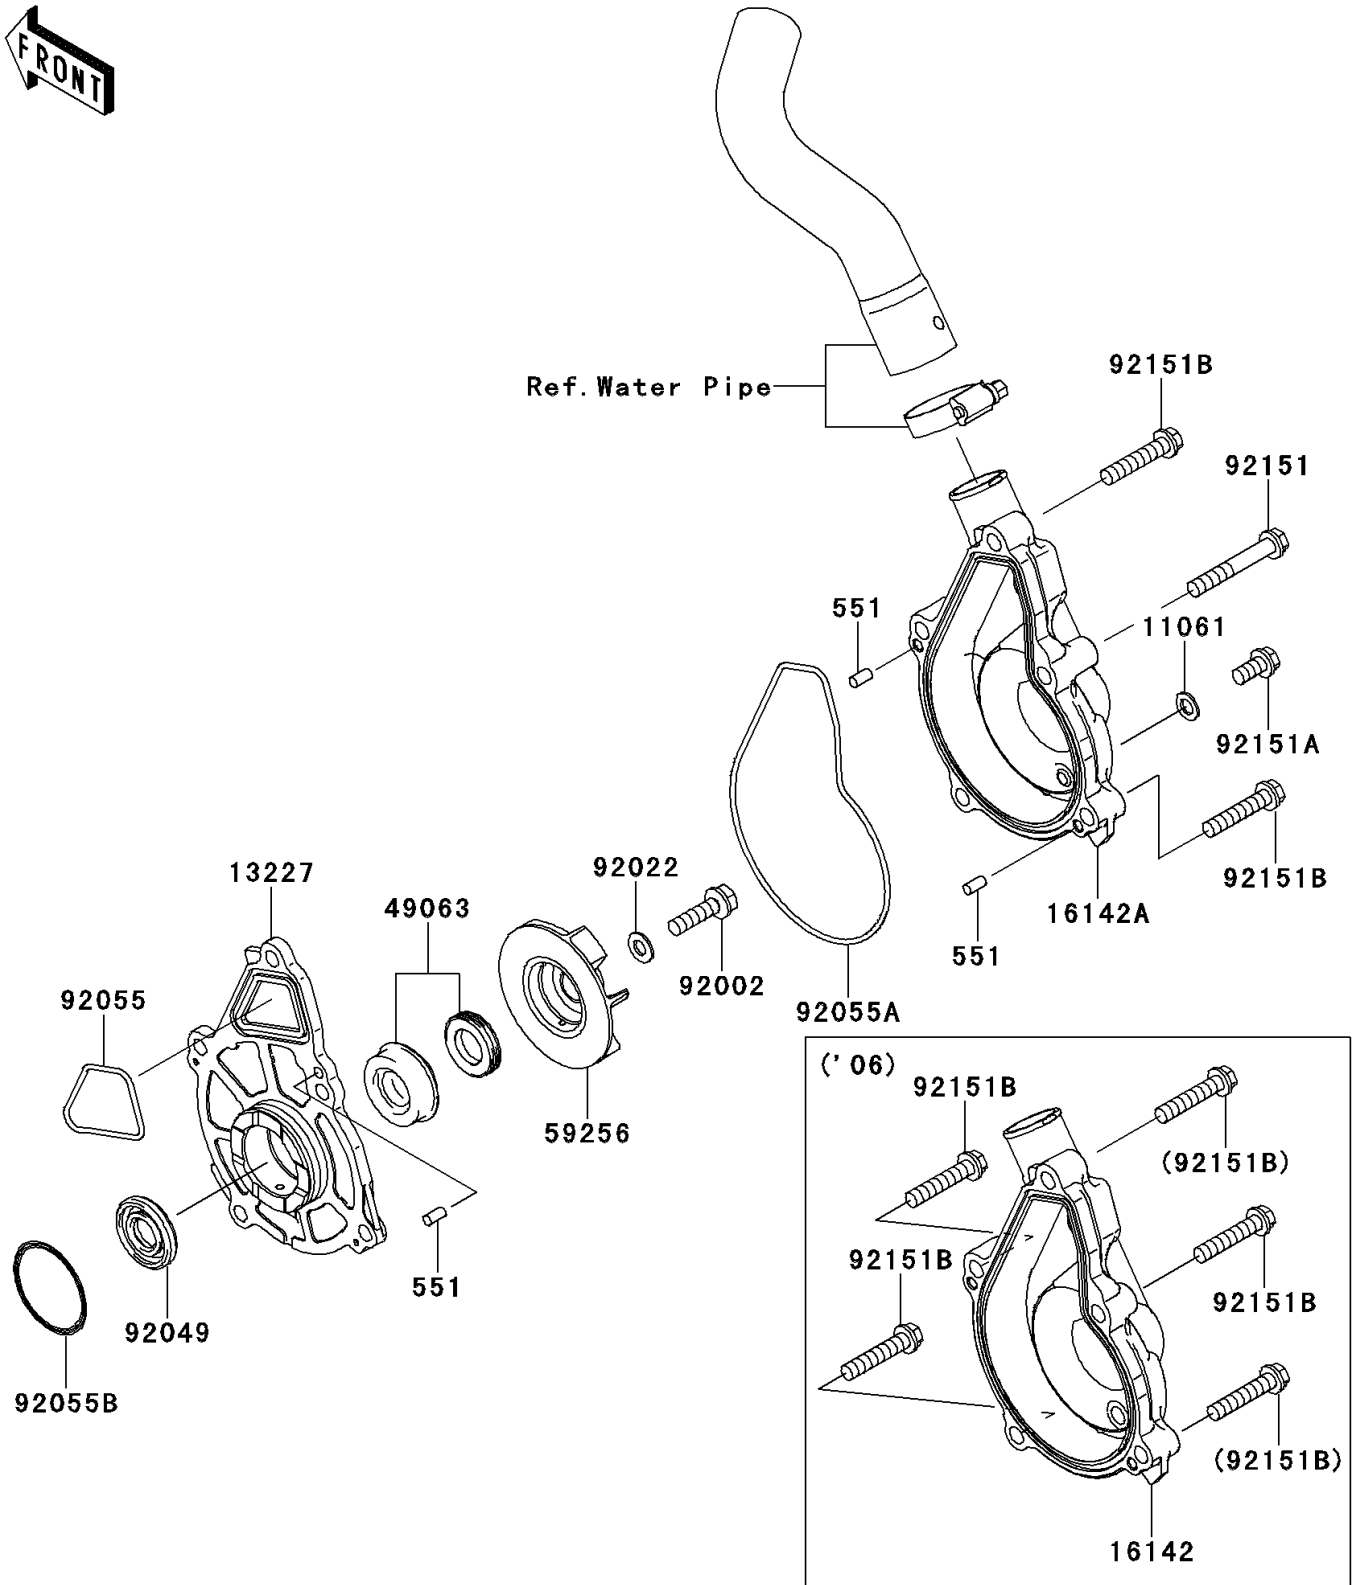

2006 NINJA® 650R PARTS DIAGRAM

Water Pump

E3031

2006 NINJA® 650R PARTS LIST

Water Pump

ITEM NAME	PART NUMBER	QUANTITY
PIN-DOWEL,4X8 (Ref # 551)	551A0408	1
GASKET (Ref # 11061)	11061-0107	1
HOUSING (Ref # 13227)	13227-0012	1
COVER-PUMP (Ref # 16142)	16142-0025	1
SEAL-MECHANICAL,WATER (Ref # 49063)	49063-1055	1
IMPELLER (Ref # 59256)	59256-0007	1
BOLT,6X22 (Ref # 92002)	92002-1154	1
WASHER,6.1X12X1 (Ref # 92022)	92022-077	1
SEAL-OIL,SC12 28.555 (Ref # 92049)	92049-1259	1
RING-O,CASE-HOUSING (Ref # 92055)	92055-0082	1
RING-O,HOUSING-PUMP COVER (Ref # 92055A)	92055-0083	1
RING-O,33.2MM (Ref # 92055B)	92055-1155	1
BOLT,6X12 (Ref # 92151A)	92151-1133	1
BOLT,6X30 (Ref # 92151B)	92151-1134	1