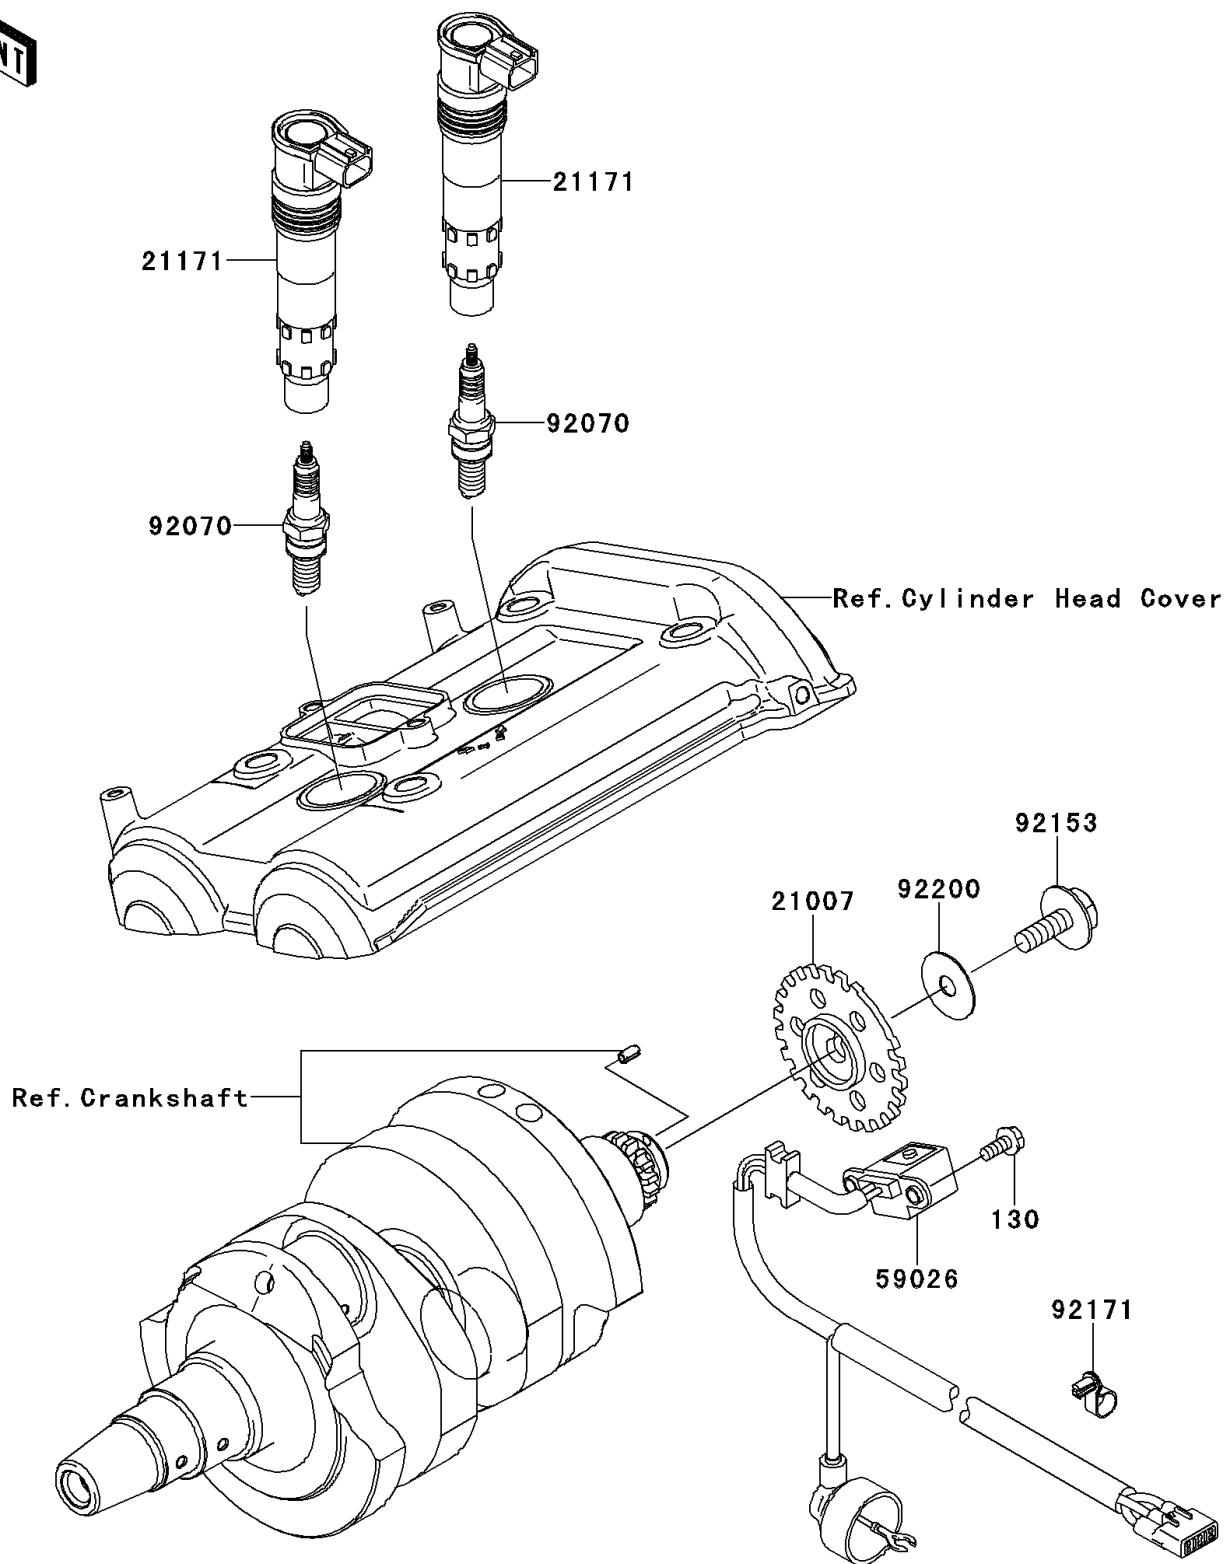

2006 NINJA® 650R PARTS DIAGRAM

Ignition System

E1830

2006 NINJA® 650R PARTS LIST

Ignition System

ITEM NAME	PART NUMBER	QUANTITY
BOLT-FLANGED,5X12 (Ref # 130)	130G0512	1
ROTOR,PULSING (Ref # 21007)	21007-0053	1
COIL-ASSY-IGNITION (Ref # 21171)	21171-1286	1
COIL-PULSING (Ref # 59026)	59026-0018	1
PLUG-SPARK,CR9EIA(NGK) (Ref # 92070)	92070-0014	1
BOLT,FLANGED,8X23 (Ref # 92153)	92153-0549	1
CLAMP,SPEED (Ref # 92171)	92171-0836	1
WASHER,8.5X28X0.8 (Ref # 92200)	92200-0274	1