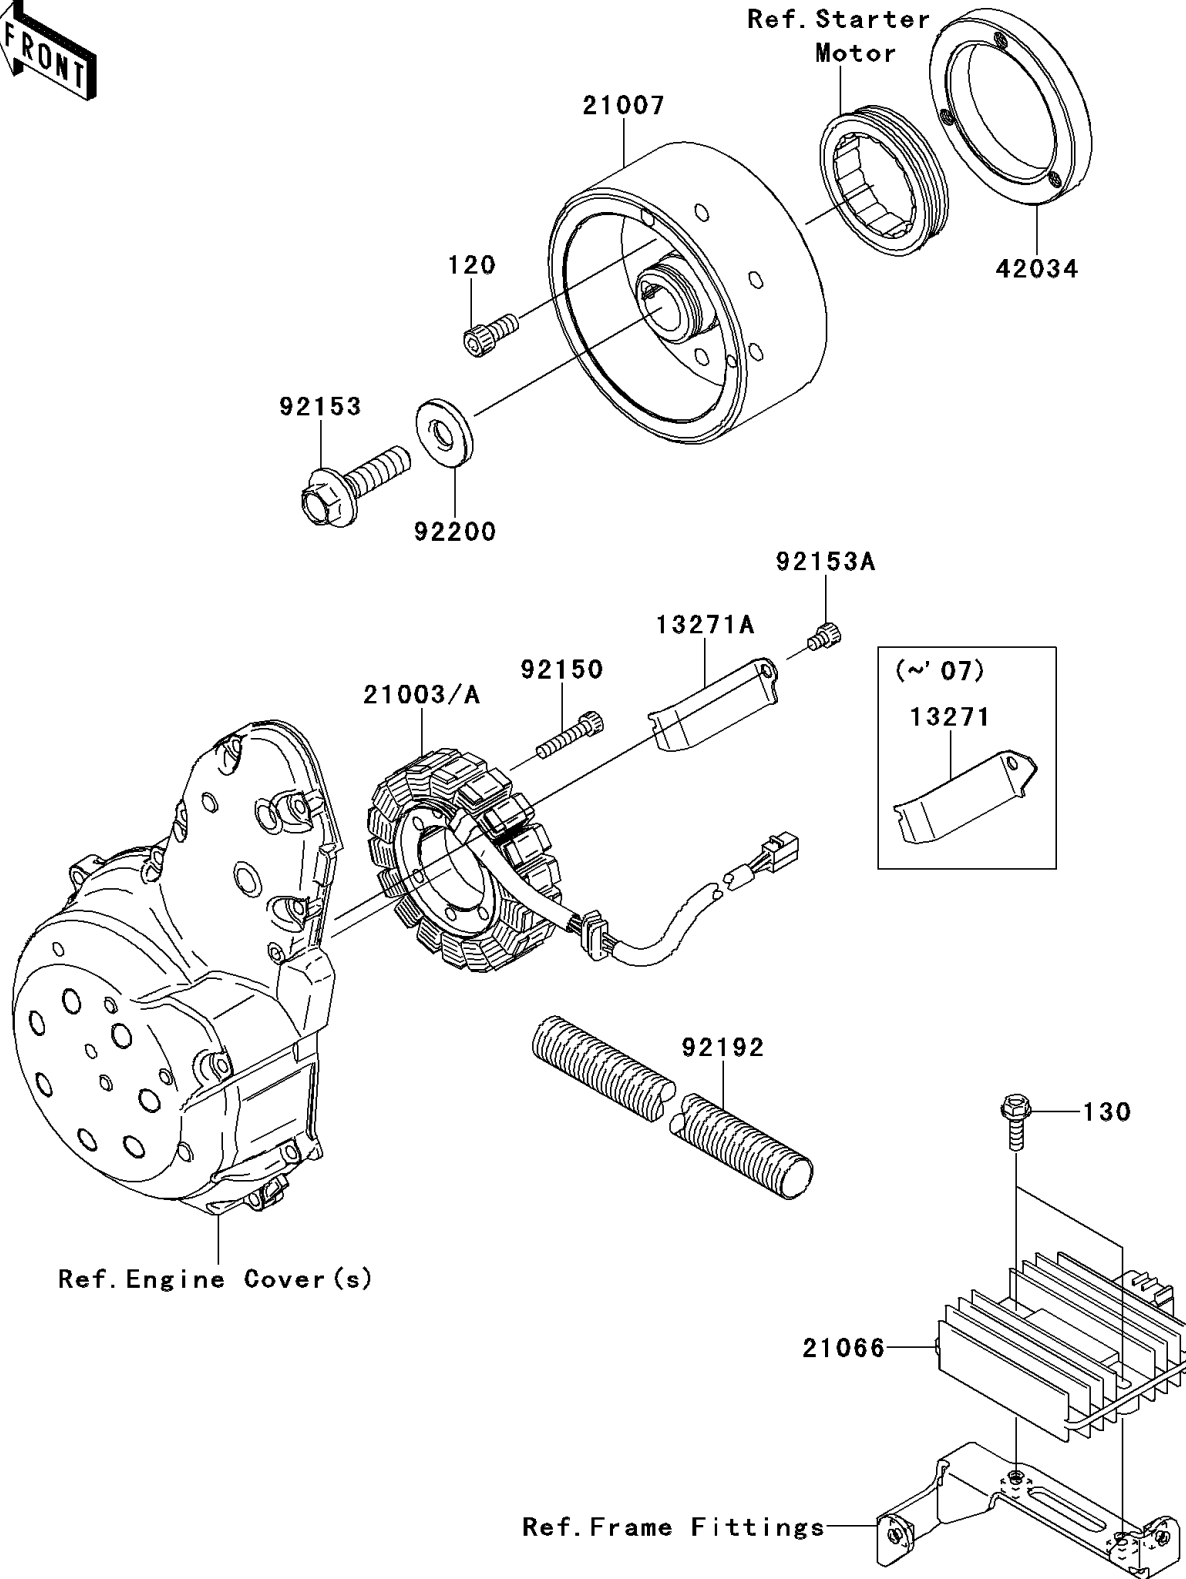

## 2006 NINJA® 650R PARTS DIAGRAM

Generator

E1810

## 2006 NINJA® 650R PARTS LIST

Generator

ITEM NAME	PART NUMBER	QUANTITY
BOLT-SOCKET,8X18 (Ref # 120)	120P0818	1
BOLT-FLANGED,6X20 (Ref # 130)	130J0620	1
PLATE (Ref # 13271)	13271-0574	1
STATOR (Ref # 21003)	21003-0041	1
ROTOR (Ref # 21007)	21007-0075	1
REGULATOR-VOLTAGE (Ref # 21066)	21066-1127	1
COUPLING (Ref # 42034)	42034-1143	1
BOLT,SOCKET,6X30 (Ref # 92150)	92150-1433	1
BOLT,FLANGED,12X45 (Ref # 92153)	92153-0951	1
BOLT,SOCKET,6X8 (Ref # 92153A)	92153-1414	1
TUBE,CORRUGATED,L=175 (Ref # 92192)	92192-0315	1
WASHER,12X33X5 (Ref # 92200)	92200-0220	1