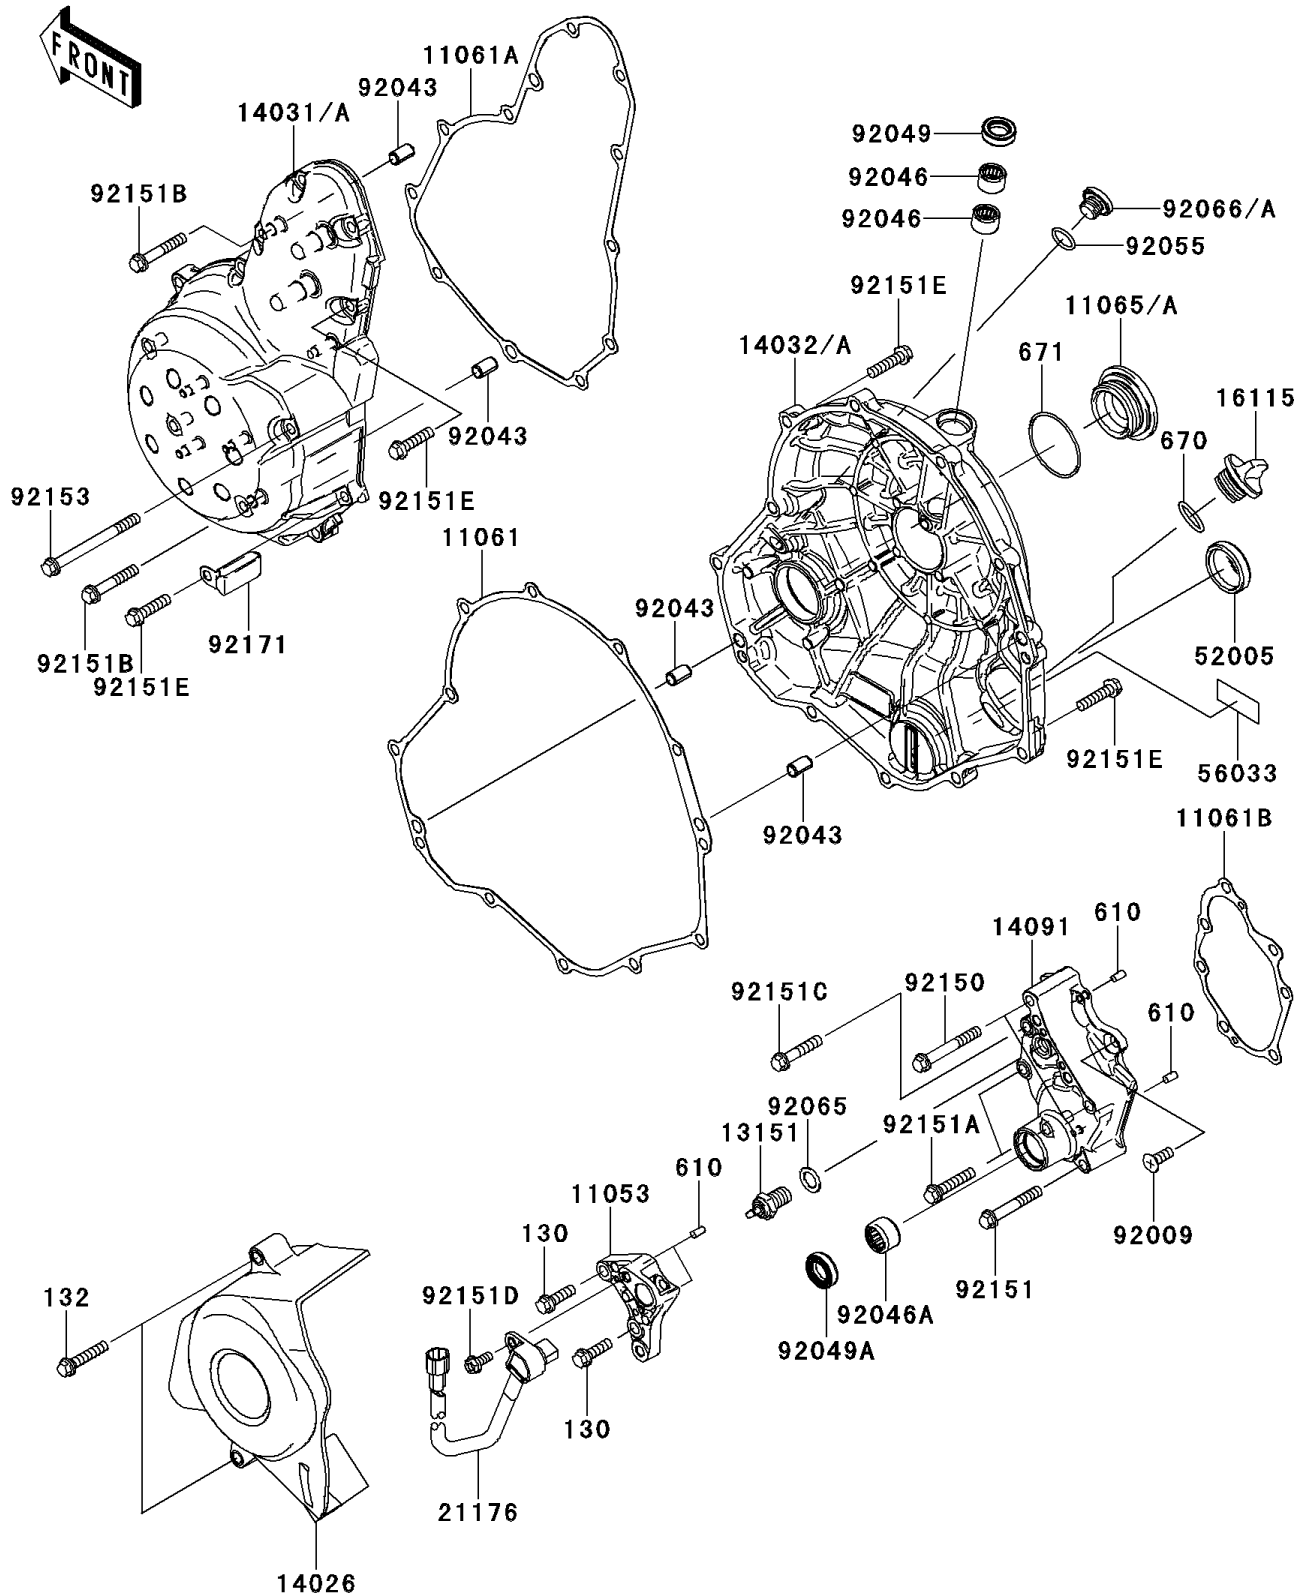

2006 NINJA® 650R PARTS DIAGRAM

Engine Cover(s)

E1431

2006 NINJA® 650R PARTS LIST

Engine Cover(s)

ITEM NAME	PART NUMBER	QUANTITY
BOLT-FLANGED,6X20 (Ref # 130)	130G0620	1
BOLT-FLANGED-SMALL,6X30 (Ref # 132)	132J0630	1
ROLLER,4X8 (Ref # 610)	610A0408	1
O RING,20MM (Ref # 670)	670B2020	1
O RING,40MM (Ref # 671)	671B2540	1
BRACKET (Ref # 11053)	11053-1739	1
GASKET,CLUTCH COVER (Ref # 11061)	11061-0164	1
GASKET,GENERATOR COVER (Ref # 11061A)	11061-0165	1
GASKET,TRANSMISSION COVER (Ref # 11061B)	11061-0166	1
CAP (Ref # 11065)	11065-0150	1
SWITCH-COMP,NEUTRAL (Ref # 13151)	13151-1080	1
COVER-CHAIN (Ref # 14026)	14026-0021	1
COVER-GENERATOR (Ref # 14031)	14031-0058	1
COVER-CLUTCH (Ref # 14032)	14032-0084	1
COVER,TRANSMISSION (Ref # 14091)	14091-0445	1
CAP-OIL FILLER (Ref # 16115)	16115-1053	1
SENSOR,SPEED (Ref # 21176)	21176-0065	1
GAUGE,OIL LEVEL (Ref # 52005)	52005-1057	1
LABEL-MANUAL,OIL CAPACITY (Ref # 56033)	56033-0131	1
SCREW,6X16 (Ref # 92009)	92009-1360	1
PIN,6.2X8X14 (Ref # 92043)	92043-1263	1
BEARING-NEEDLE,HK1210 (Ref # 92046)	92046-1010	1
BEARING-NEEDLE,HK1312 (Ref # 92046A)	92046-1148	1
SEAL-OIL,CLUTCH RELEASE (Ref # 92049)	92049-1475	1
SEAL-OIL,TC13225.5 (Ref # 92049A)	92049-1519	1
RING-O,13.0X1.9 (Ref # 92055)	92055-1011	1
GASKET,10.5X16X1 (Ref # 92065)	92065-058	1
PLUG (Ref # 92066)	92066-0073	1
BOLT,6X45 (Ref # 92150)	92150-1884	1

2006 NINJA® 650R PARTS LIST

Engine Cover(s)

ITEM NAME	PART NUMBER	QUANTITY
BOLT,6X40 (Ref # 92151)	92151-1131	1
BOLT,6X30 (Ref # 92151A)	92151-1134	1
BOLT,6X35 (Ref # 92151B)	92151-1135	1
BOLT,6X30 (Ref # 92151C)	92151-1201	1
BOLT,FLANGED,5X12 (Ref # 92151D)	92151-1305	1
BOLT,FLANGED-SMALL,6X25 (Ref # 92151E)	92151-1930	1
BOLT,FLANGED,6X70 (Ref # 92153)	92153-0018	1
CLAMP (Ref # 92171)	92171-0911	1