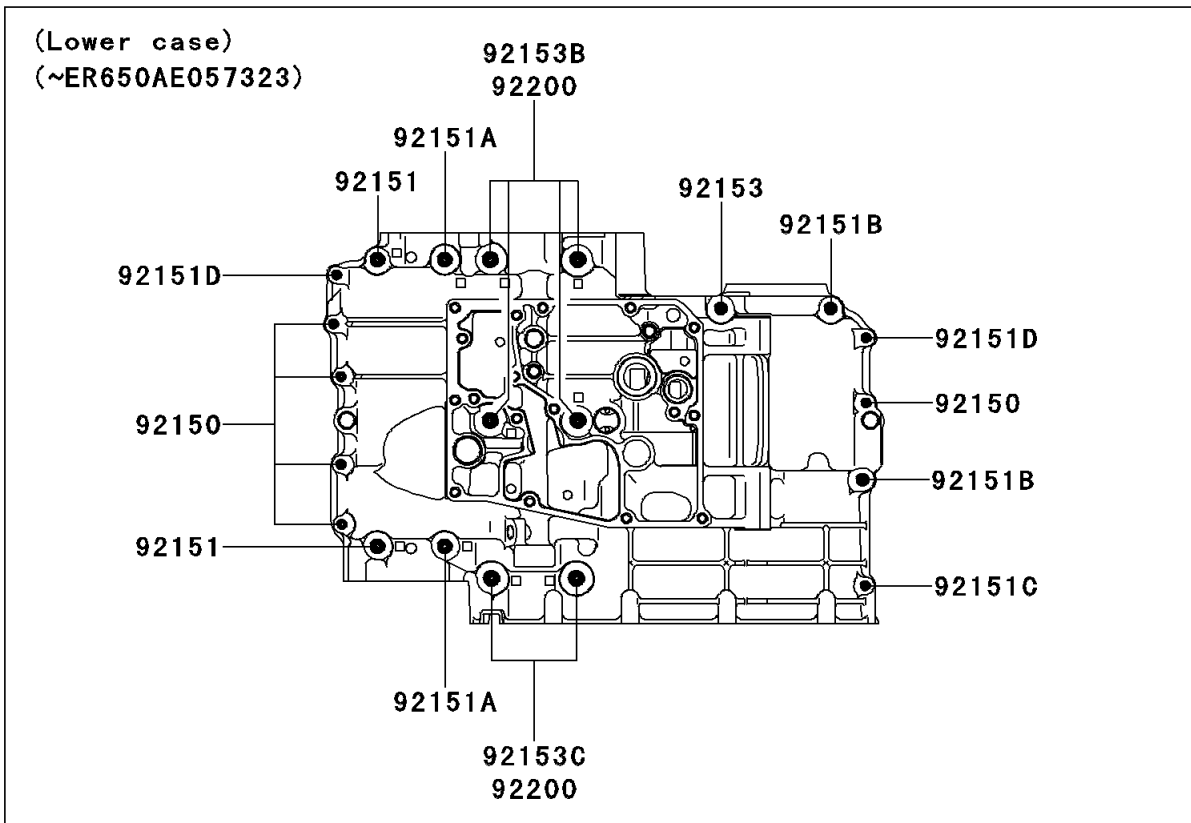

2006 NINJA® 650R PARTS DIAGRAM

Crankcase Bolt Pattern

E1412

2006 NINJA® 650R PARTS LIST

Crankcase Bolt Pattern

ITEM NAME	PART NUMBER	QUANTITY
BOLT,6X38 (Ref # 92150)	92150-1301	1
BOLT,8X60 (Ref # 92151)	92151-1461	1
BOLT,8X73 (Ref # 92151A)	92151-1462	1
BOLT,8X50 (Ref # 92151B)	92151-1463	1
BOLT,6X32 (Ref # 92151C)	92151-1464	1
BOLT,6X45 (Ref # 92151D)	92151-1465	1
BOLT,FLANGED,8X110 (Ref # 92153)	92153-0959	1
BOLT,FLANGED,8X120 (Ref # 92153A)	92153-0960	1
BOLT,FLANGED,9X113 (Ref # 92153B)	92153-1449	1
BOLT,FLANGED,9X83 (Ref # 92153C)	92153-1450	1
WASHER,9.2X19X23 (Ref # 92200)	92200-0115	1
WASHER,8.5X16X1.2 (Ref # 92200A)	92200-1063	1