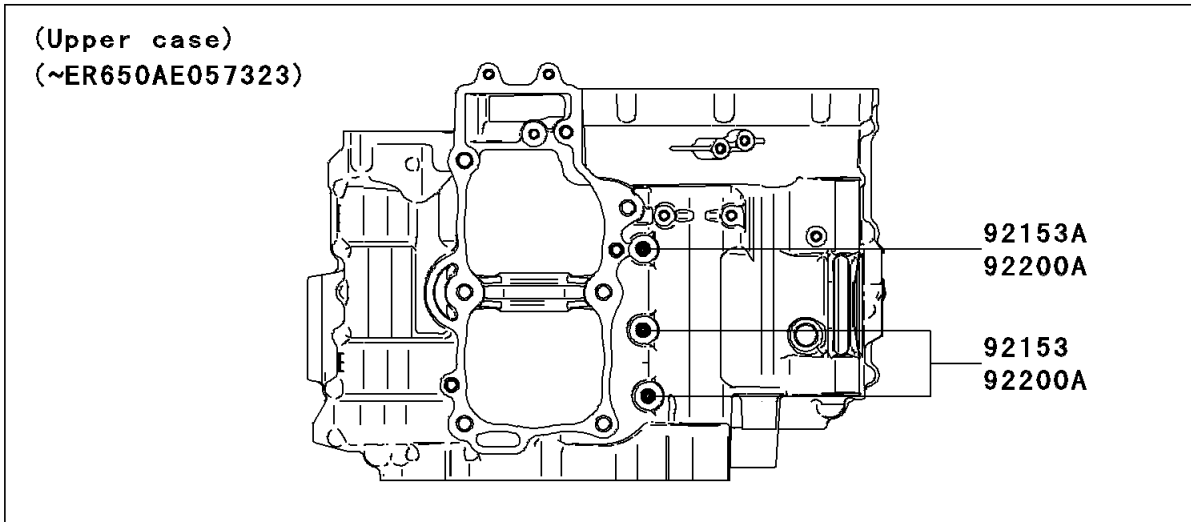

2006 NINJA® 650R PARTS DIAGRAM

Crankcase Bolt Pattern

E1412

2006 NINJA® 650R PARTS LIST

Crankcase Bolt Pattern

ITEM NAME	PART NUMBER	QUANTITY
BOLT,6X38 (Ref # 92150)	92150-1301	1
BOLT,8X60 (Ref # 92151)	92151-1461	1
BOLT,8X73 (Ref # 92151A)	92151-1462	1
BOLT,8X50 (Ref # 92151B)	92151-1463	1
BOLT,6X32 (Ref # 92151C)	92151-1464	1
BOLT,6X45 (Ref # 92151D)	92151-1465	1
BOLT,FLANGED,8X110 (Ref # 92153)	92153-0959	1
BOLT,FLANGED,8X120 (Ref # 92153A)	92153-0960	1
BOLT,FLANGED,9X113 (Ref # 92153B)	92153-1449	1
BOLT,FLANGED,9X83 (Ref # 92153C)	92153-1450	1
WASHER,9.2X19X23 (Ref # 92200)	92200-0115	1
WASHER,8.5X16X1.2 (Ref # 92200A)	92200-1063	1