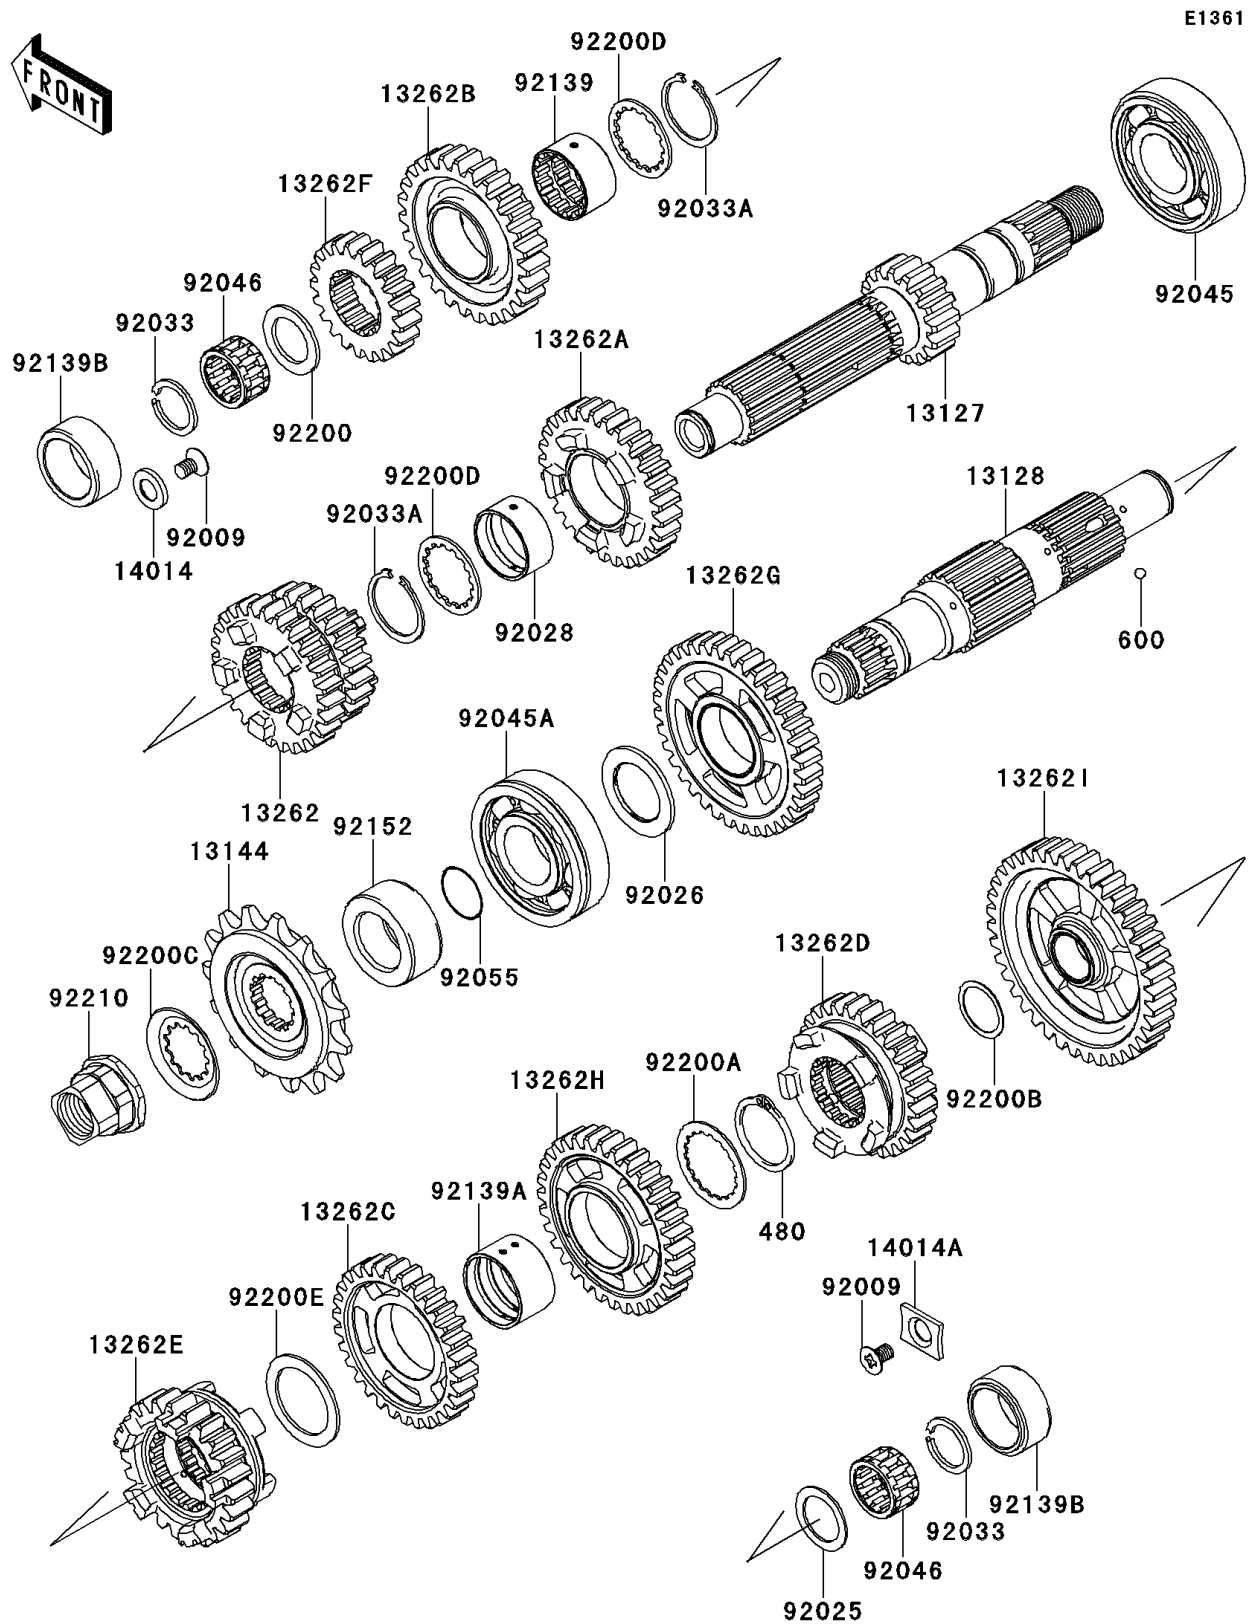

2006 NINJA® 650R PARTS DIAGRAM

Transmission

2006 NINJA® 650R PARTS LIST

Transmission

ITEM NAME	PART NUMBER	QUANTITY
CIRCLIP (Ref # 480)	480J2900	1
BALL-STEEL,5/32" (Ref # 600)	600A0500	1
SHAFT-TRANSMISSION INPUT,16T (Ref # 13127)	13127-0028	1
SHAFT-TRANSMISSION OUTPUT (Ref # 13128)	13128-0020	1
SPROCKET-OUTPUT,15T,#520 (Ref # 13144)	13144-0024	1
GEAR,INPUT 3RD&4TH,24T&27T (Ref # 13262)	13262-0245	1
GEAR,INPUT 5TH,29T (Ref # 13262A)	13262-0246	1
GEAR,INPUT TOP,27T (Ref # 13262B)	13262-0247	1
GEAR,OUTPUT 4TH,30T (Ref # 13262C)	13262-0251	1
GEAR,OUTPUT 5TH,28T (Ref # 13262D)	13262-0252	1
GEAR,OUTPUT TOP,23T (Ref # 13262E)	13262-0253	1
GEAR,INPUT 2ND,21T (Ref # 13262F)	13262-0335	1
GEAR,OUTPUT 2ND,36T (Ref # 13262G)	13262-0337	1
GEAR,OUTPUT 3RD,32T (Ref # 13262H)	13262-0338	1
GEAR,OUTPUT LOW,39T (Ref # 13262I)	13262-0346	1
PLATE-POSITION,9.5X17X2.3 (Ref # 14014)	14014-0019	1
PLATE-POSITION,RH (Ref # 14014A)	14014-0020	1
SCREW,6X10 (Ref # 92009)	92009-1375	1
SHIM,20.3X28X1.1 (Ref # 92025)	92025-1455	1
SPACER,25.3X39X2.0 (Ref # 92026)	92026-1529	1
BUSHING,INPUT GEAR (Ref # 92028)	92028-1449	1
RING-SNAP,20MM (Ref # 92033)	92033-015	1
RING-SNAP,25.9X30.6X1.2 (Ref # 92033A)	92033-1037	1
BEARING-BALL,25X62X17 (Ref # 92045)	92045-0042	1
BEARING-BALL,6305N2SH2 (Ref # 92045A)	92045-1224	1
BEARING-NEEDLE,KMJ20X26X13.8X1 (Ref # 92046)	92046-1185	1
RING-O,21.5X1.5 (Ref # 92055)	92055-1293	1
BUSHING,INPUT TOP GEAR (Ref # 92139)	92139-0107	1
BUSHING,OUT 3RD&4TH GEAR (Ref # 92139A)	92139-0108	1

2006 NINJA® 650R PARTS LIST

Transmission

ITEM NAME	PART NUMBER	QUANTITY
BUSHING,BEARING-NEEDLE (Ref # 92139B)	92139-0120	1
COLLAR,25X40X17.2 (Ref # 92152)	92152-0300	1
WASHER,20.2X30X1.8 (Ref # 92200)	92200-0221	1
WASHER,30.3X38X1.0 (Ref # 92200A)	92200-0222	1
WASHER,20.2X25.0X0.5 (Ref # 92200B)	92200-0291	1
WASHER (Ref # 92200C)	92200-1065	1
WASHER,28.5X34.0X1.5 (Ref # 92200D)	92200-1240	1
WASHER,29.9X40X1.5 (Ref # 92200E)	92200-1278	1
NUT,M20,L=24MM (Ref # 92210)	92210-0222	1