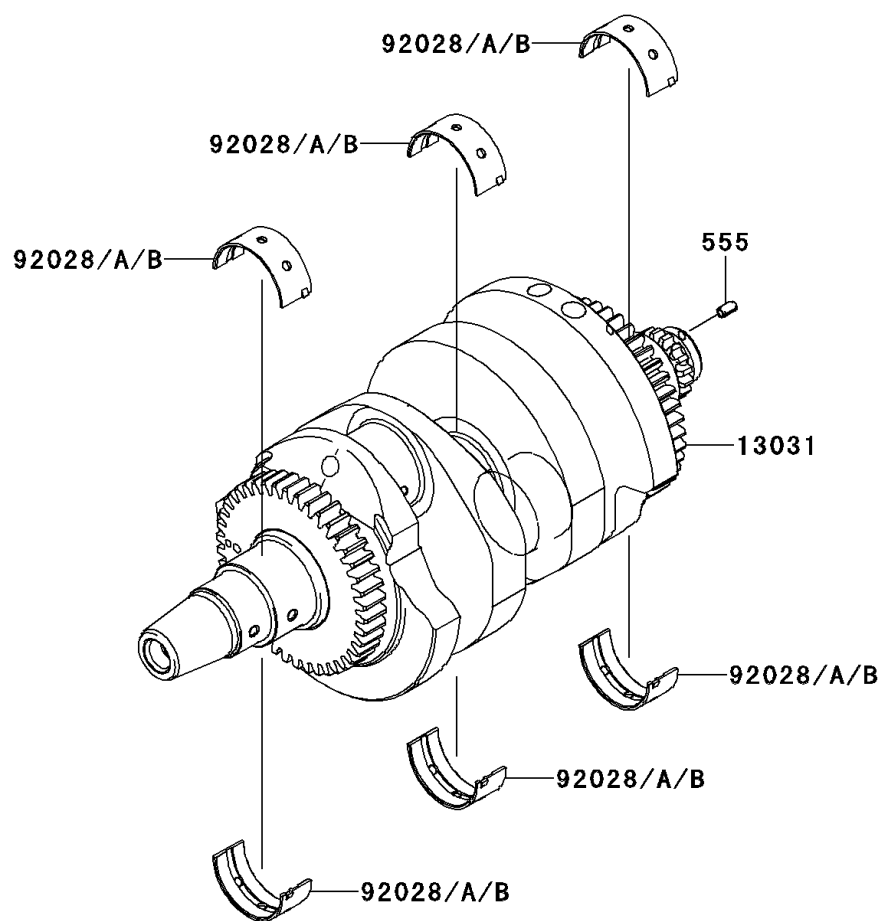

2006 NINJA® 650R PARTS DIAGRAM

Crankshaft

E1321

2006 NINJA® 650R PARTS LIST

Crankshaft

ITEM NAME	PART NUMBER	QUANTITY
PIN-SPRING,4X8 (Ref # 555)	555A0408	1
CRANKSHAFT-COMP (Ref # 13031)	13031-0071	1
ROD-ASSY-CONNECTING,J (Ref # 13251)	13251-0010-JJ	1
ROD-ASSY-CONNECTING,K (Ref # 13251A)	13251-0010-KK	1
NUT,FLANGED,8MM (Ref # 92015)	92015-1311	1
BUSHING,CRANKSHAFT,BLUE (Ref # 92028)	92028-1903	1
BUSHING,CRANKSHAFT,BLACK (Ref # 92028A)	92028-1904	1
BUSHING,CRANKSHAFT,BROWN (Ref # 92028B)	92028-1905	1
BUSHING,CON-ROD,BLUE (Ref # 92139)	92139-0114	1
BUSHING,CON-ROD,BLACK (Ref # 92139A)	92139-0115	1
BUSHING,CON-ROD,BROWN (Ref # 92139B)	92139-0116	1
BOLT,CON-ROD,8X49 (Ref # 92153)	92153-0957	1