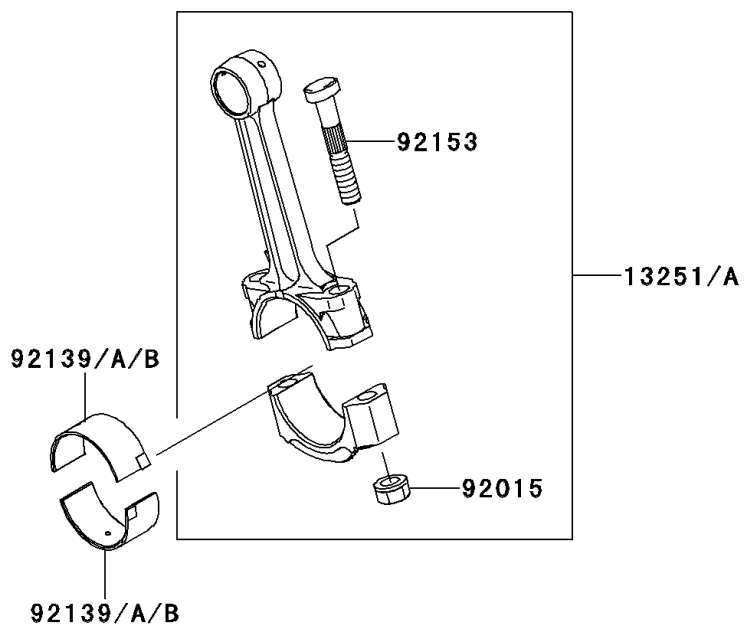

2006 NINJA® 650R PARTS DIAGRAM

Crankshaft

E1321

2006 NINJA® 650R PARTS LIST

Crankshaft

ITEM NAME	PART NUMBER	QUANTITY
PIN-SPRING,4X8 (Ref # 555)	555A0408	1
CRANKSHAFT-COMP (Ref # 13031)	13031-0071	1
ROD-ASSY-CONNECTING,J (Ref # 13251)	13251-0010-JJ	1
ROD-ASSY-CONNECTING,K (Ref # 13251A)	13251-0010-KK	1
NUT,FLANGED,8MM (Ref # 92015)	92015-1311	1
BUSHING,CRANKSHAFT,BLUE (Ref # 92028)	92028-1903	1
BUSHING,CRANKSHAFT,BLACK (Ref # 92028A)	92028-1904	1
BUSHING,CRANKSHAFT,BROWN (Ref # 92028B)	92028-1905	1
BUSHING,CON-ROD,BLUE (Ref # 92139)	92139-0114	1
BUSHING,CON-ROD,BLACK (Ref # 92139A)	92139-0115	1
BUSHING,CON-ROD,BROWN (Ref # 92139B)	92139-0116	1
BOLT,CON-ROD,8X49 (Ref # 92153)	92153-0957	1