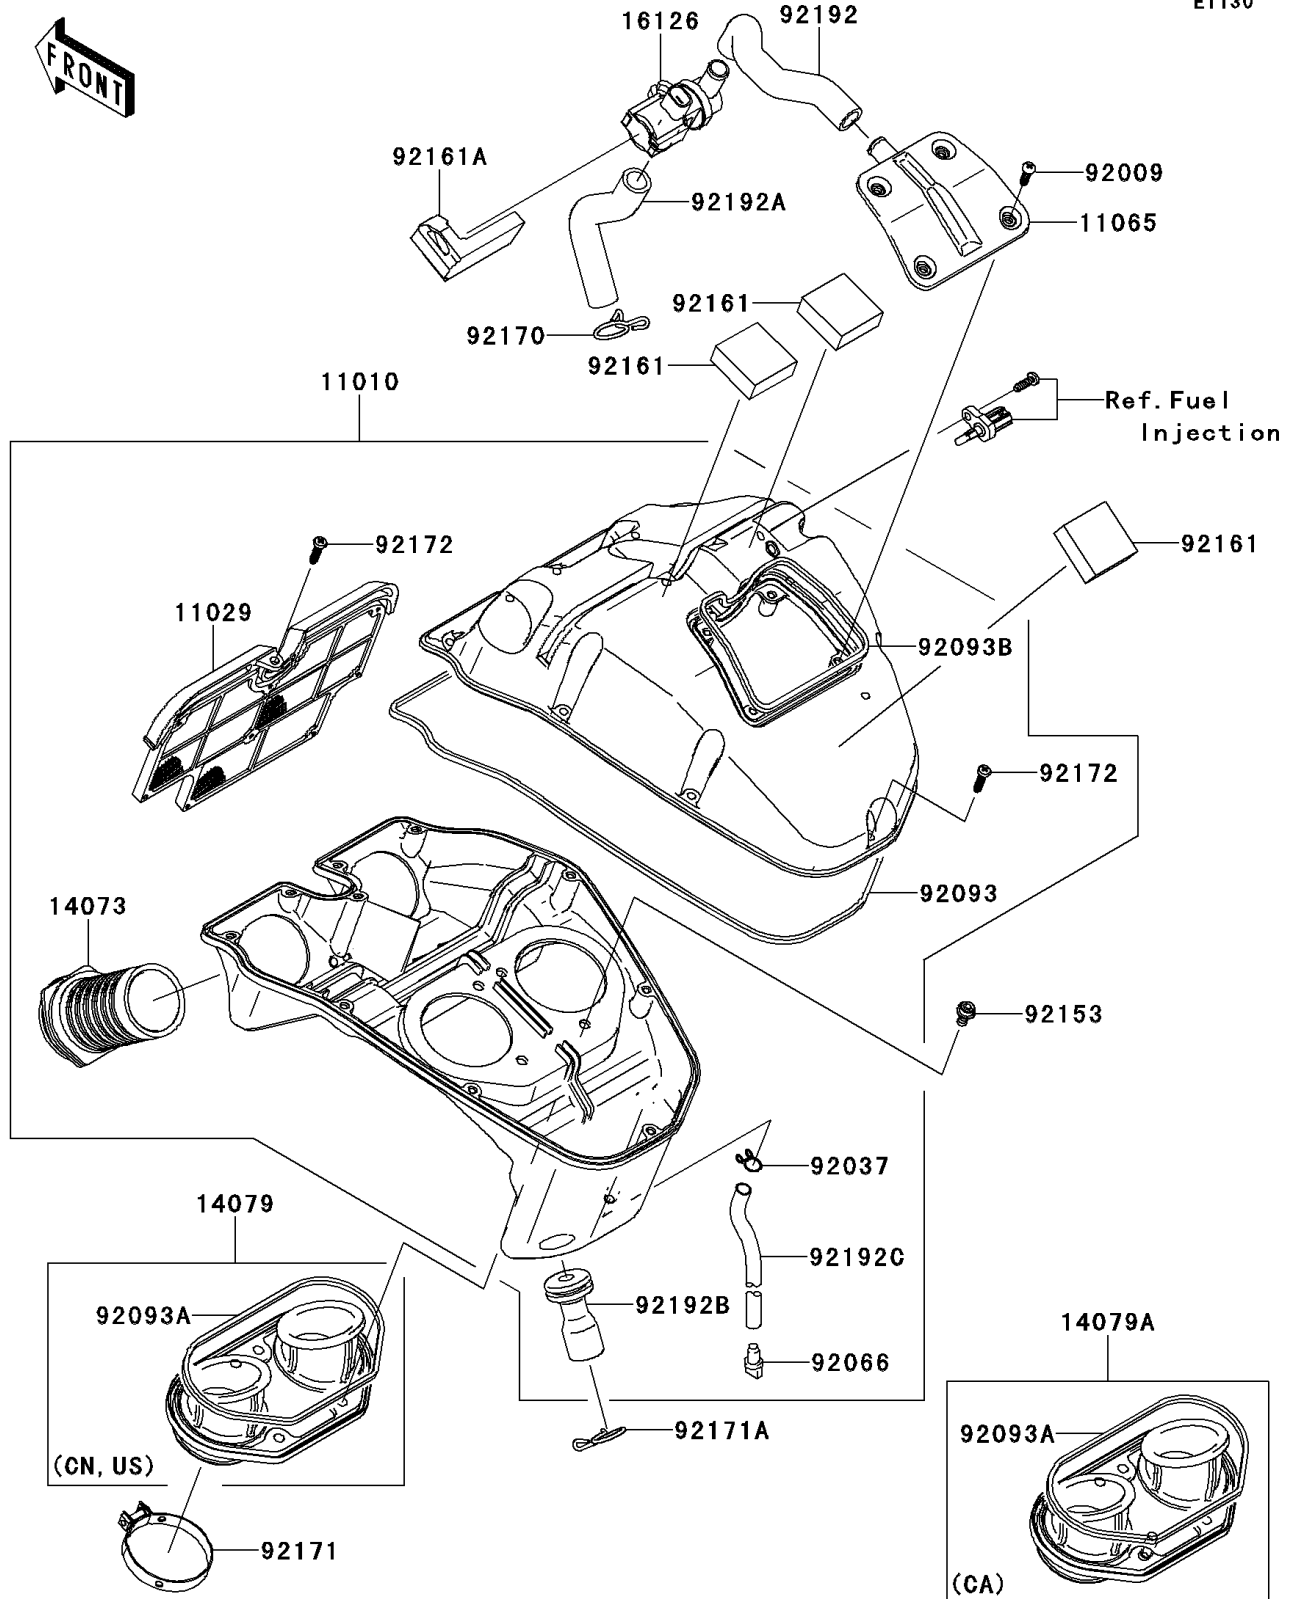

2006 NINJA® 650R PARTS DIAGRAM

Air Cleaner

E1130

2006 NINJA® 650R PARTS LIST

Air Cleaner

ITEM NAME	PART NUMBER	QUANTITY
FILTER-ASSY-AIR (Ref # 11010)	11010-0108	1
ELEMENT-ASSY-AIR FILTER (Ref # 11029)	11029-0008	1
CAP,UPPER CASE (Ref # 11065)	11065-0120	1
DUCT (Ref # 14073)	14073-0110	1
VALVE,AIR SWITING (Ref # 16126)	16126-0019	1
SCREW,TAPPING,5X16 (Ref # 92009)	92009-1984	1
CLAMP,TUBE (Ref # 92037)	92037-147	1
PLUG,DRAIN (Ref # 92066)	92066-1211	1
SEAL,L=1080 (Ref # 92093)	92093-0045	1
SEAL (Ref # 92093A)	92093-0046	1
SEAL,L=368 (Ref # 92093B)	92093-0048	1
BOLT,SOCKET,6X12 (Ref # 92153)	92153-0759	1
DAMPER,T=15 (Ref # 92161)	92161-0302	1
DAMPER (Ref # 92161A)	92161-0309	1
CLAMP (Ref # 92170)	92170-1017	1
CLAMP (Ref # 92171)	92171-0314	1
CLAMP (Ref # 92171A)	92171-0435	1
SCREW,TAPPING,5X20 (Ref # 92172)	92172-0009	1
TUBE,ASV-A/C (Ref # 92192)	92192-0231	1
TUBE,HEAD-ASV (Ref # 92192A)	92192-0232	1
TUBE,BREATHER (Ref # 92192B)	92192-0264	1
TUBE,DRAIN,6X9X280 (Ref # 92192C)	92192-0325	1
HOLDER-ASSY (Ref # 14079)	14079-0017	1
HOLDER-ASSY (Ref # 14079A)	14079-0021	1