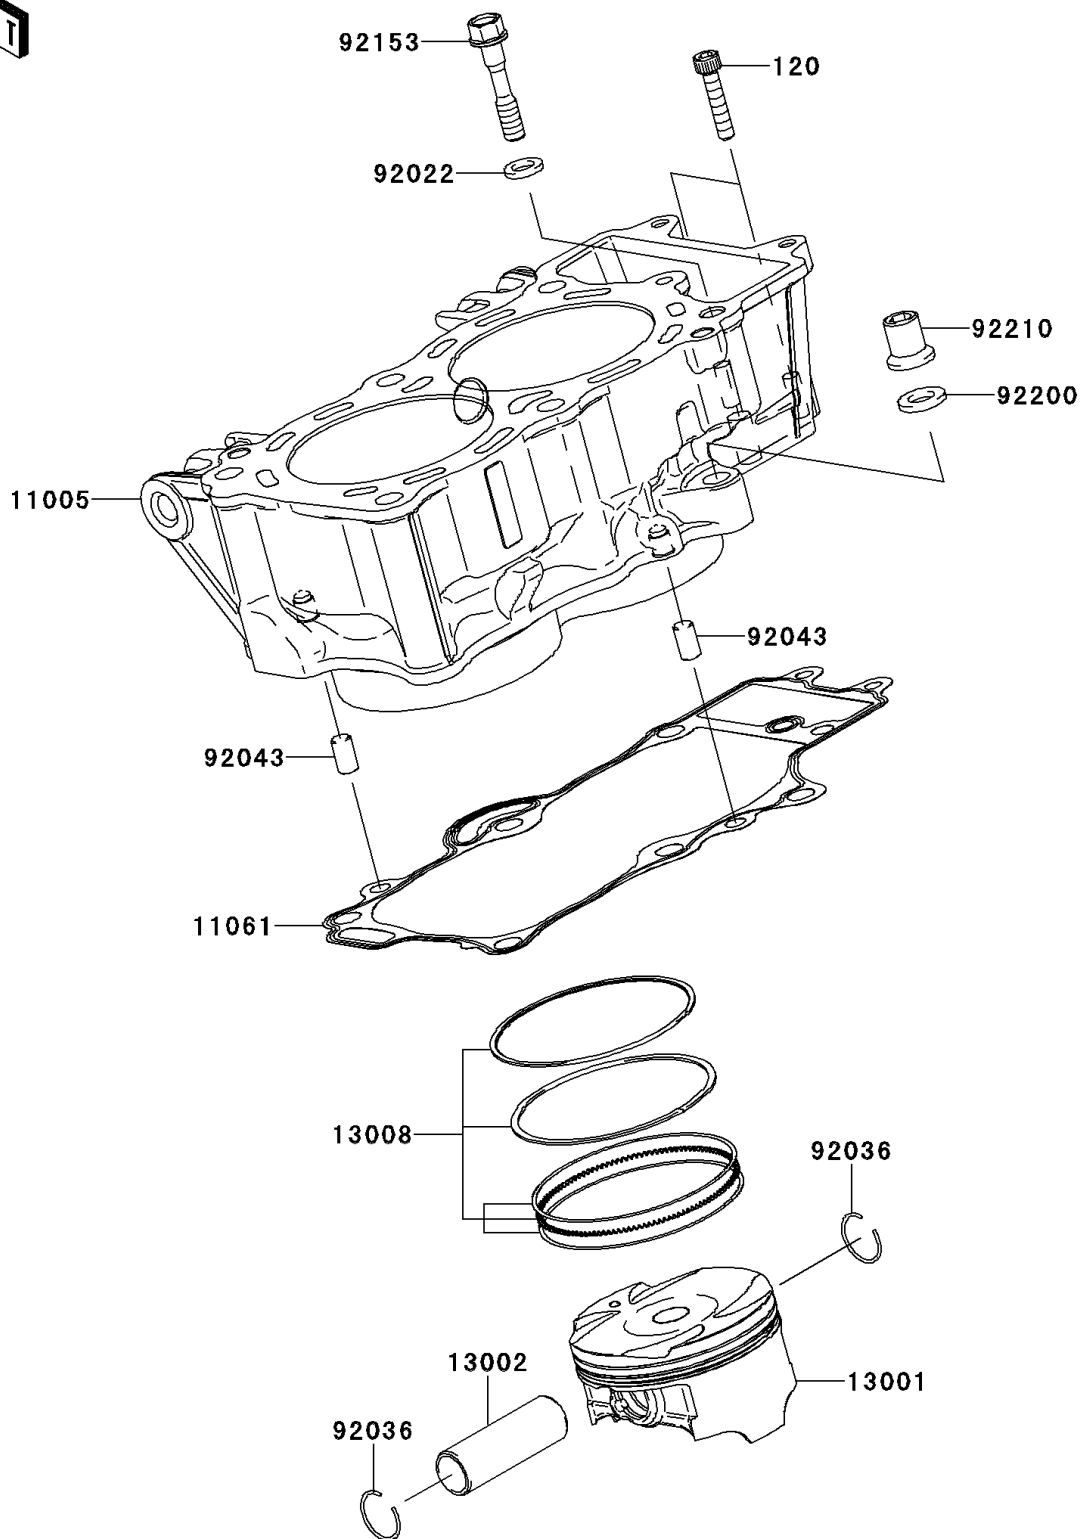

## 2006 NINJA® 650R PARTS DIAGRAM

Cylinder/Piston(s)

E1120

## 2006 NINJA® 650R PARTS LIST

Cylinder/Piston(s)

ITEM NAME	PART NUMBER	QUANTITY
BOLT-SOCKET,6X30 (Ref # 120)	120Z0630	1
CYLINDER-ENGINE (Ref # 11005)	11005-0081	1
GASKET,CYLINDER BASE (Ref # 11061)	11061-0171	1
PISTON-ENGINE (Ref # 13001)	13001-0060	1
PIN-PISTON (Ref # 13002)	13002-0007	1
RING-SET-PISTON (Ref # 13008)	13008-1196	1
WASHER,9X15.5X2 (Ref # 92022)	92022-1401	1
RING-SNAP,PISTON PIN (Ref # 92036)	92036-008	1
PIN,8X14 (Ref # 92043)	92043-1567	1
BOLT,8X43 (Ref # 92153)	92153-1011	1
WASHER,10.5X19X2.3 (Ref # 92200)	92200-0363	1
NUT (Ref # 92210)	92210-0223	1