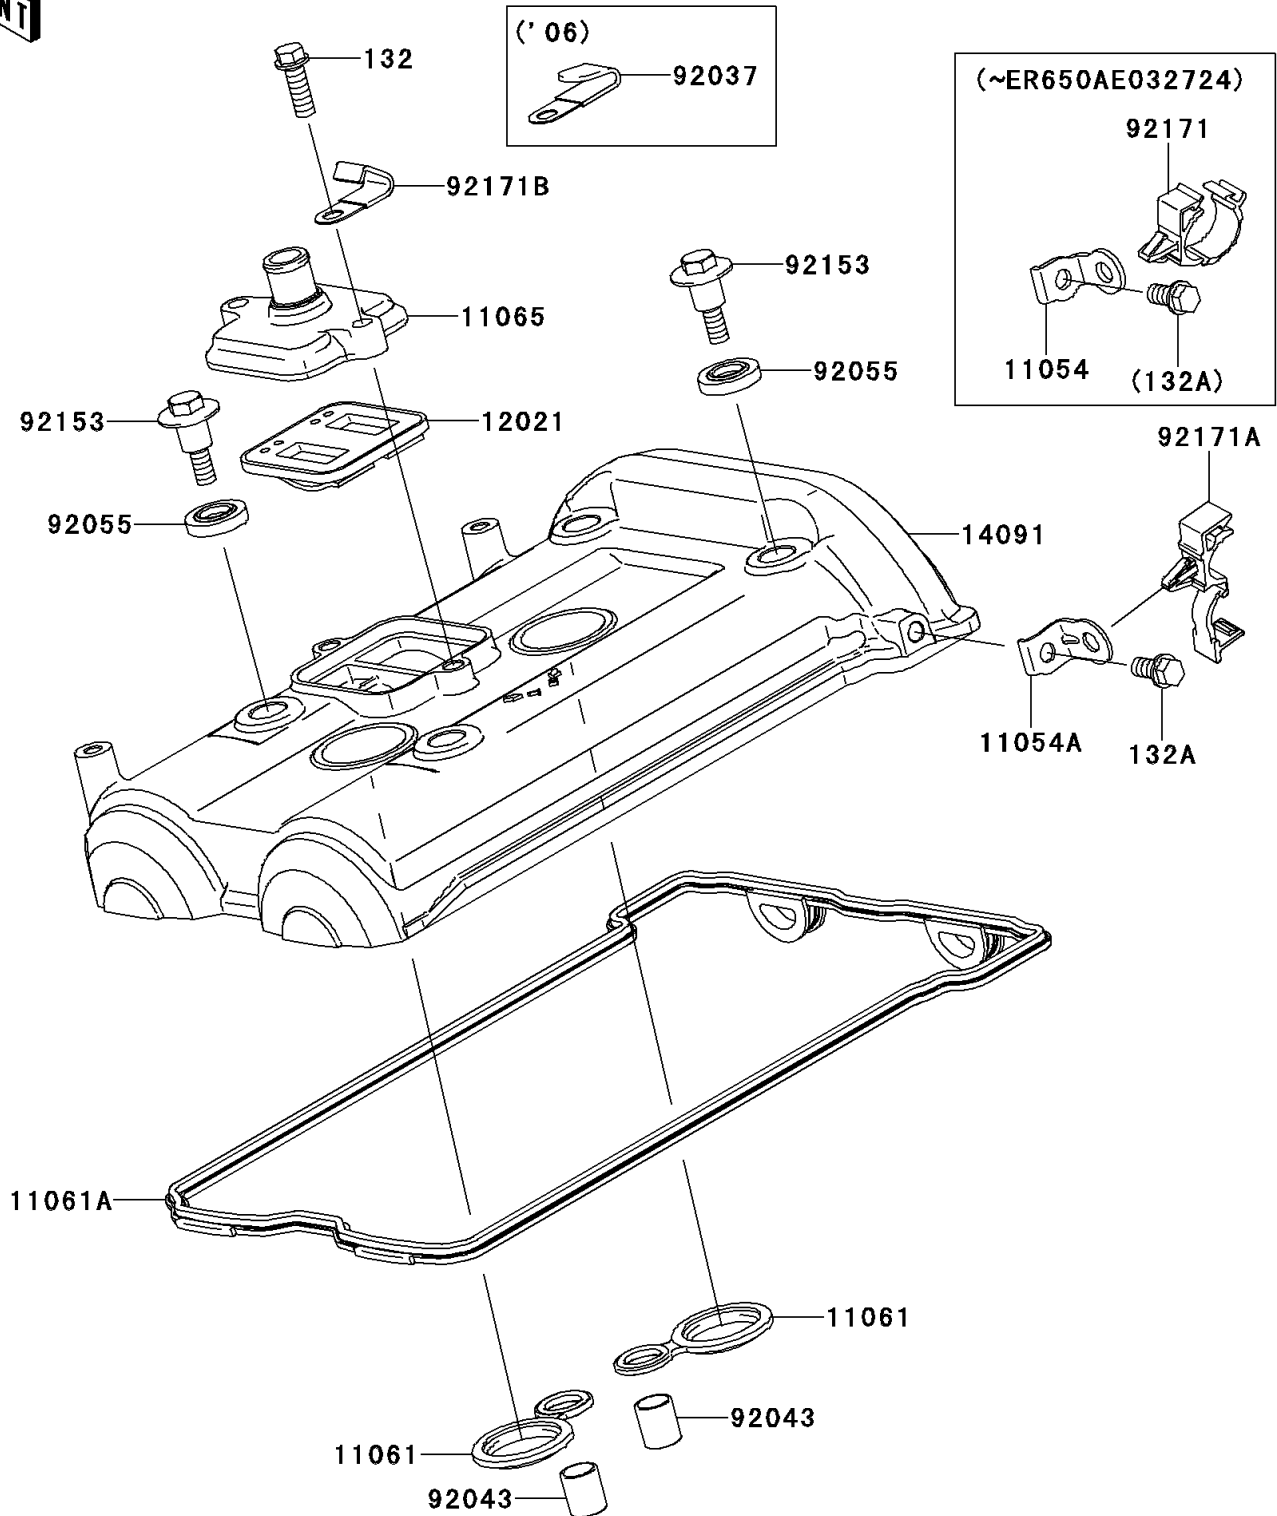

2006 NINJA® 650R PARTS DIAGRAM

Cylinder Head Cover

E1112

2006 NINJA® 650R PARTS LIST

Cylinder Head Cover

ITEM NAME	PART NUMBER	QUANTITY
BOLT-FLANGED-SMALL,6X18 (Ref # 132)	132G0618	1
BOLT-FLANGED-SMALL,6X12 (Ref # 132A)	132J0612	1
BRACKET (Ref # 11054)	11054-0238	1
BRACKET (Ref # 11054A)	11054-0869	1
GASKET,SPARK PLUG HOLE (Ref # 11061)	11061-0105	1
GASKET,HEAD COVER (Ref # 11061A)	11061-0170	1
CAP (Ref # 11065)	11065-0111	1
VALVE-ASSY-REED (Ref # 12021)	12021-1130	1
COVER,HEAD (Ref # 14091)	14091-0550	1
CLAMP (Ref # 92037)	92037-1877	1
PIN,10.1X12X14 (Ref # 92043)	92043-4009	1
RING-O,HEAD COVER BOLT (Ref # 92055)	92055-1352	1
BOLT,HEAD COVER (Ref # 92153)	92153-0793	1
CLAMP,BRAKE HOSE (Ref # 92171)	92171-0316	1
CLAMP,BRAKE HOSE (Ref # 92171A)	92171-0789	1
CLAMP (Ref # 92171B)	92171-0813	1