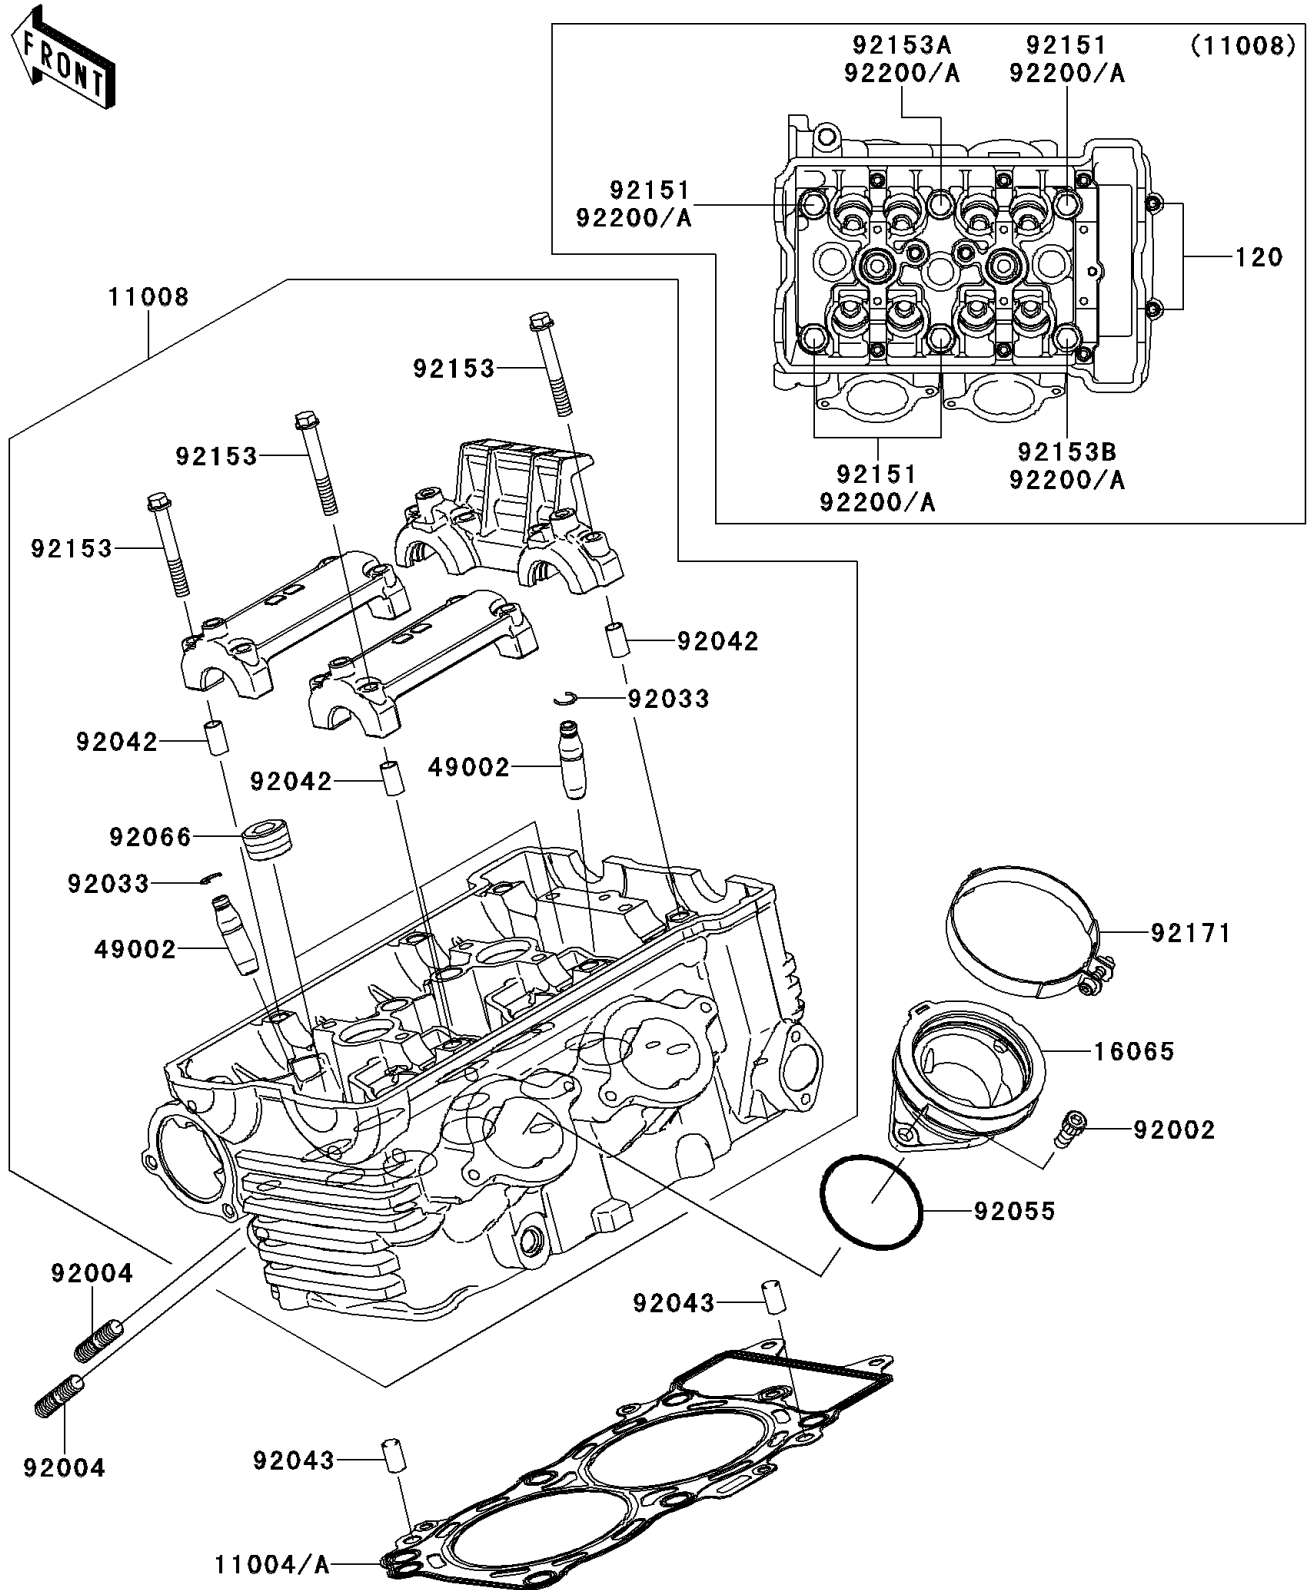

2006 NINJA® 650R PARTS DIAGRAM

Cylinder Head

E1111

2006 NINJA® 650R PARTS LIST

Cylinder Head

ITEM NAME	PART NUMBER	QUANTITY
BOLT-SOCKET,6X30 (Ref # 120)	120Z0630	1
GASKET-HEAD (Ref # 11004)	11004-0035	1
HEAD-COMP-CYLINDER (Ref # 11008)	11008-0089	1
HOLDER,THROTTLE BODY (Ref # 16065)	16065-0024	1
GUIDE-VALVE (Ref # 49002)	49002-1116	1
BOLT,6X16 (Ref # 92002)	92002-1143	1
STUD,8X22 (Ref # 92004)	92004-0025	1
RING-SNAP (Ref # 92033)	92033-1247	1
PIN,DOWEL,6.3X8X14 (Ref # 92042)	92042-007	1
PIN,8X14 (Ref # 92043)	92043-1567	1
RING-O,47X1.9 (Ref # 92055)	92055-1600	1
PLUG,PT1/2X12.5 (Ref # 92066)	92066-0002	1
BOLT,10X158 (Ref # 92151)	92151-1152	1
BOLT,6X45 (Ref # 92153)	92153-0339	1
BOLT,FLANGED-SMALL,10X176 (Ref # 92153A)	92153-0972	1
BOLT,FLANGED-SMALL,10X80 (Ref # 92153B)	92153-1321	1
CLAMP (Ref # 92171)	92171-1089	1
WASHER,10.5X19X2.3 (Ref # 92200)	92200-0114	1