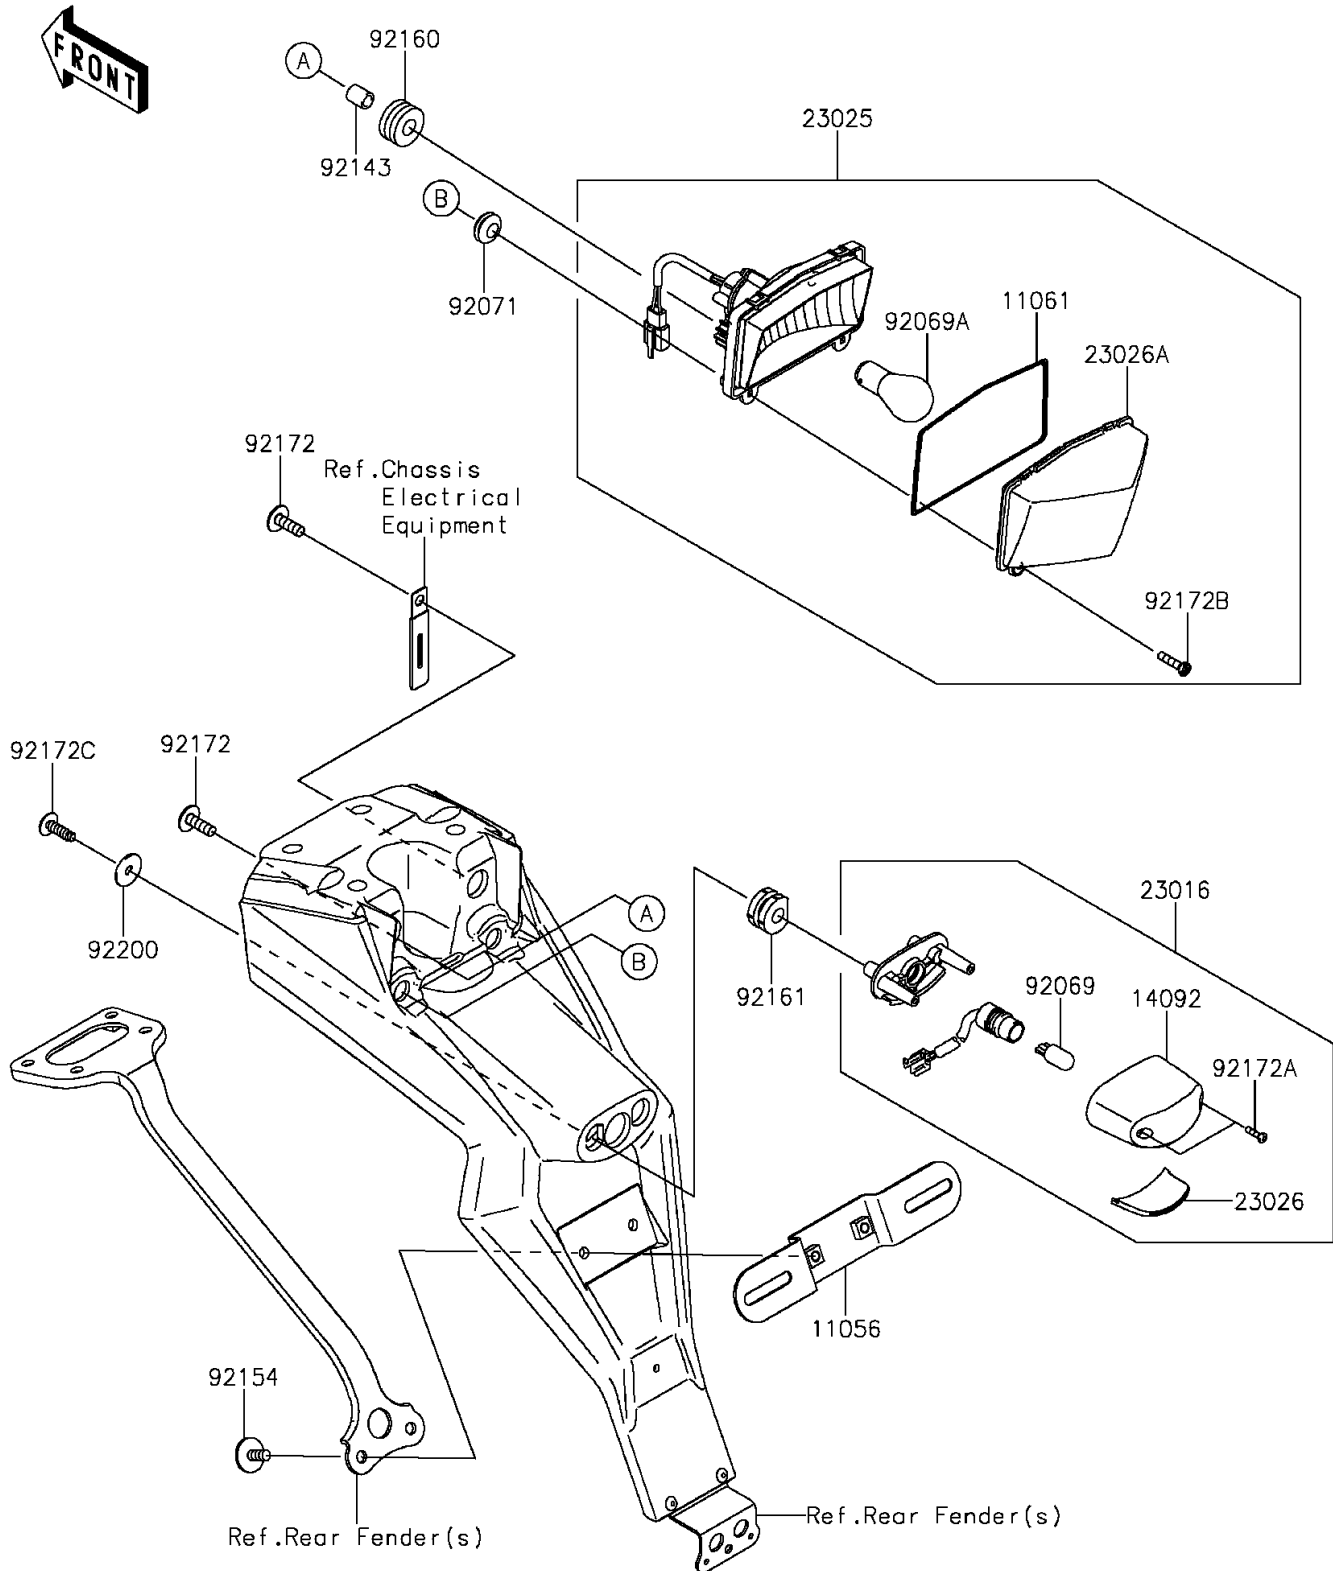

2014 KLX® 150L PARTS DIAGRAM

Taillight(s)

F2720

2014 KLX® 150L PARTS LIST

Taillight(s)

ITEM NAME	PART NUMBER	QUANTITY
BRACKET,LICENSE (Ref # 11056)	11056-2377	1
GASKET,TAIL LAMP LENS (Ref # 11061)	11061-0393	1
COVER,LICENSE LAMP (Ref # 14092)	14092-0001	1
LAMP-ASSY,LICENCE (Ref # 23016)	23016-0559	1
LAMP-TAIL (Ref # 23025)	23025-0313	1
LENS,LICENCE LAMP (Ref # 23026)	23026-0015	1
LENS,TAIL LAMP (Ref # 23026A)	23026-0016	1
BULB,12V 5W (Ref # 92069)	92069-1016	1
BULB,12V 21/5W (Ref # 92069A)	92069-1084	1
GROMMET (Ref # 92071)	92071-024	1
COLLAR,6.8X10X13 (Ref # 92143)	92143-1825	1
BOLT,UPSET,6X16 (Ref # 92154)	92154-1182	1
DAMPER (Ref # 92160)	92160-1162	1
DAMPER (Ref # 92161)	92161-0776	1
SCREW,6X18 (Ref # 92172)	92172-0192	1
SCREW,TAPPING,2.9X13 (Ref # 92172A)	92172-0343	1
SCREW,4.2X19 (Ref # 92172B)	92172-0411	1
SCREW,5X16 (Ref # 92172C)	92172-0834	1
WASHER,5.5X20X1.2 (Ref # 92200)	92200-0585	1