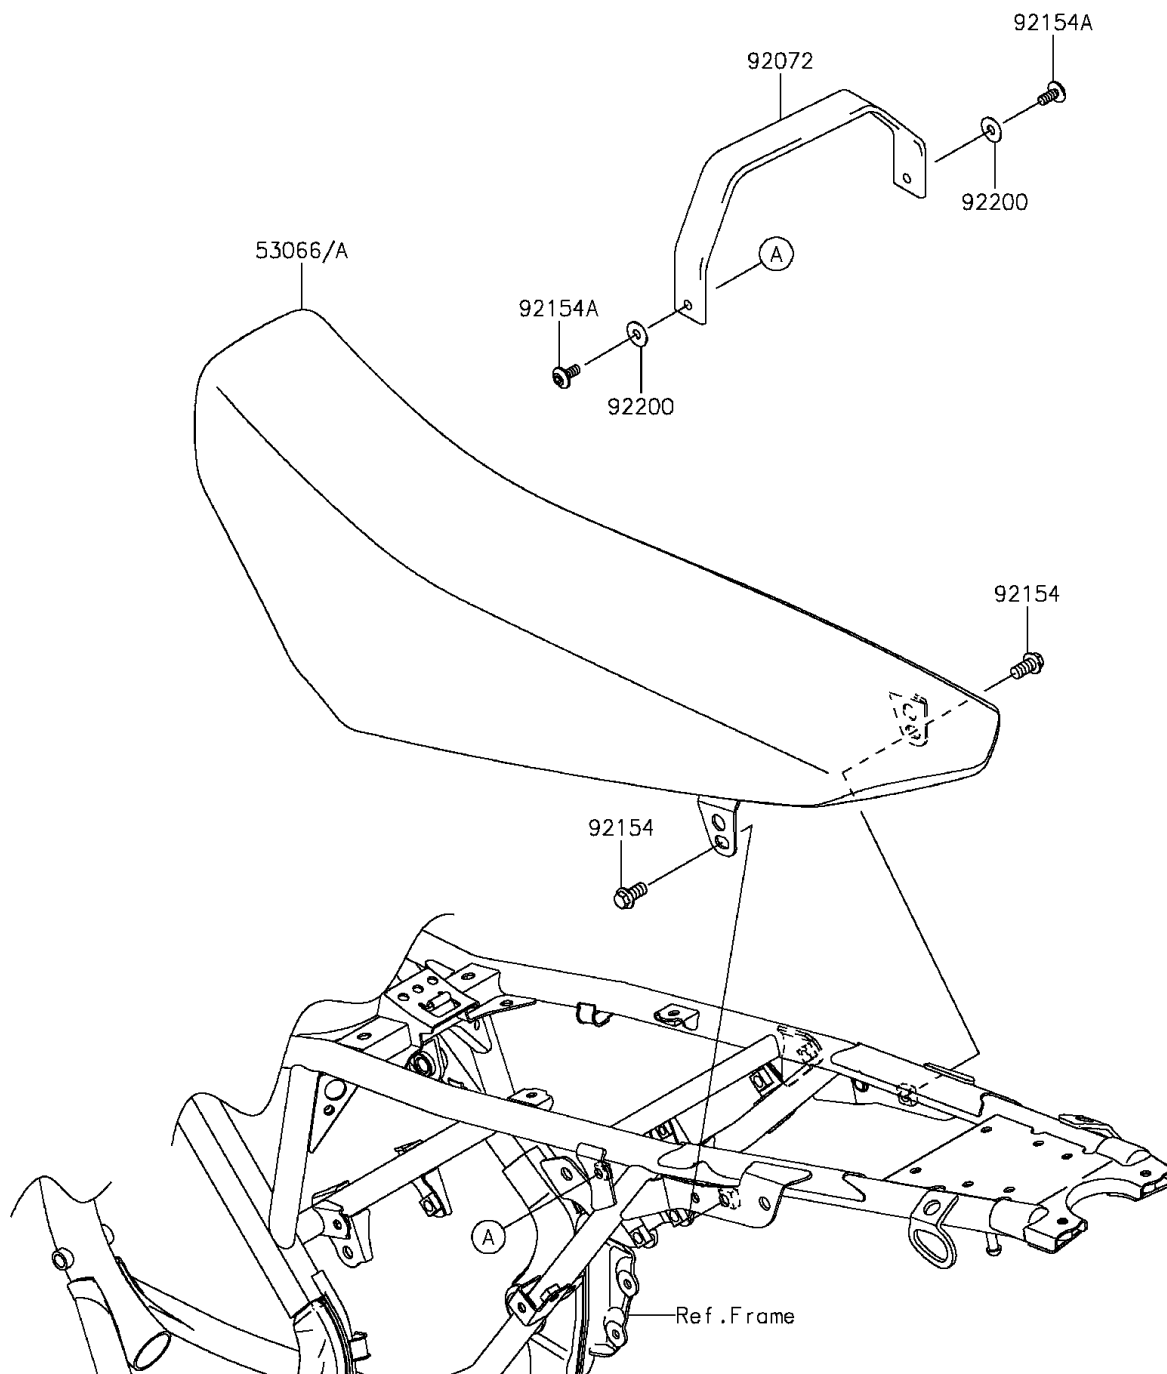

2014 KLX® 150L PARTS DIAGRAM

Seat

F2510

2014 KLX® 150L PARTS LIST

Seat

ITEM NAME	PART NUMBER	QUANTITY
SEAT-ASSY, GREEN/BLACK (Ref # 53066)	53066-0427-49D	1
SEAT-ASSY, BLACK/GRAY (Ref # 53066A)	53066-0427-49E	1
BAND, SEAT, BLACK (Ref # 92072)	92072-0720-MA	1
BOLT, FLANGED, 8X16 (Ref # 92154)	92154-0462	1
BOLT, SOCKET, 6X14 (Ref # 92154A)	92154-1208	1
WASHER, 6.5X18X1 (Ref # 92200)	92200-0544	1