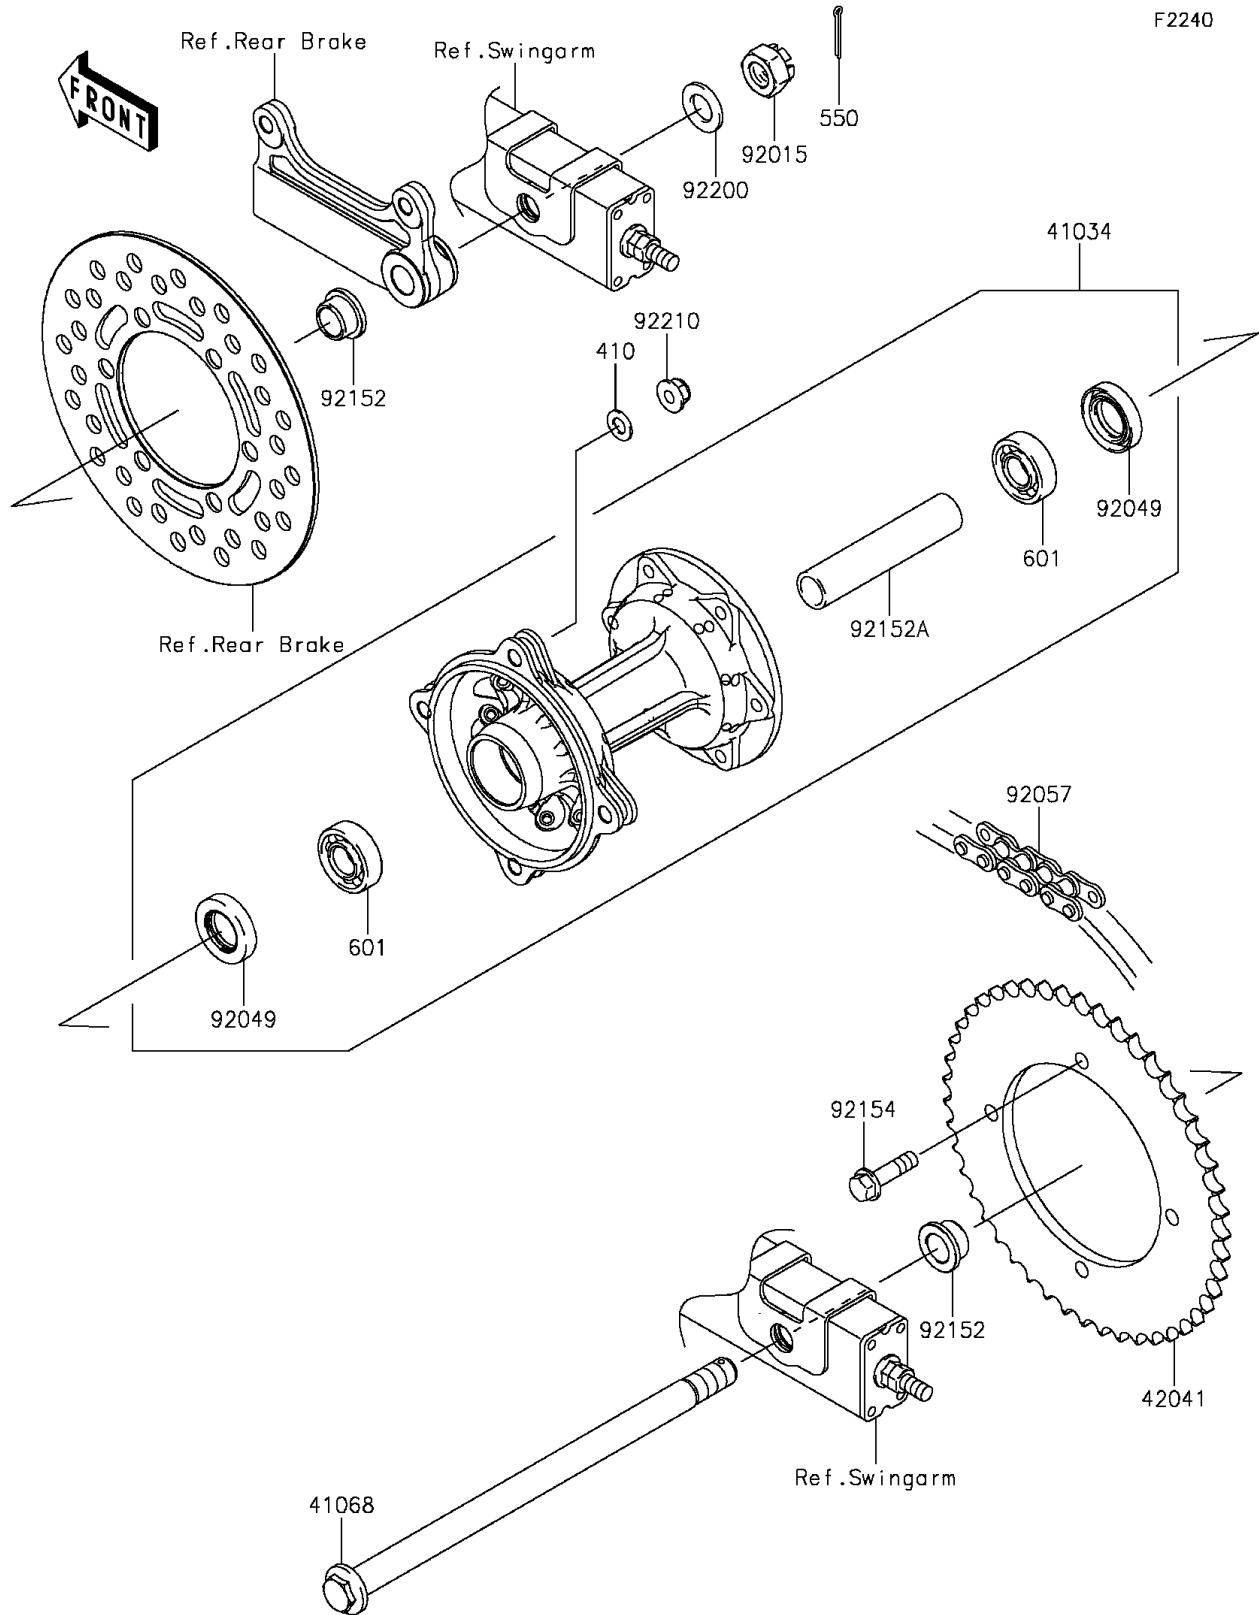

2014 KLX® 150L PARTS DIAGRAM

Rear Hub

2014 KLX® 150L PARTS LIST

Rear Hub

ITEM NAME	PART NUMBER	QUANTITY
WASHER-PLAIN-SMALL,8MM (Ref # 410)	410AA0800	1
PIN-COTTER,3.0X25 (Ref # 550)	550AA3025	1
BEARING-BALL (Ref # 601)	601B6202UU	1
DRUM-ASSY,RR (Ref # 41034)	41034-0564	1
AXLE,RR,14X264.5 (Ref # 41068)	41068-0075	1
SPROCKET-HUB,47T (Ref # 42041)	42041-0130	1
NUT,CASTLE,14MM (Ref # 92015)	92015-1765	1
SEAL-OIL (Ref # 92049)	92049-0114	1
CHAIN,DRIVE,428HX130L,JL (Ref # 92057)	92057-0613	1
COLLAR (Ref # 92152)	92152-0753	1
COLLAR,15.2X20X106 (Ref # 92152A)	92152-0837	1
BOLT,FLANGED,8X30 (Ref # 92154)	92154-0424	1
WASHER,14.2X26X3.2 (Ref # 92200)	92200-0873	1
NUT,8MM (Ref # 92210)	92210-0570	1