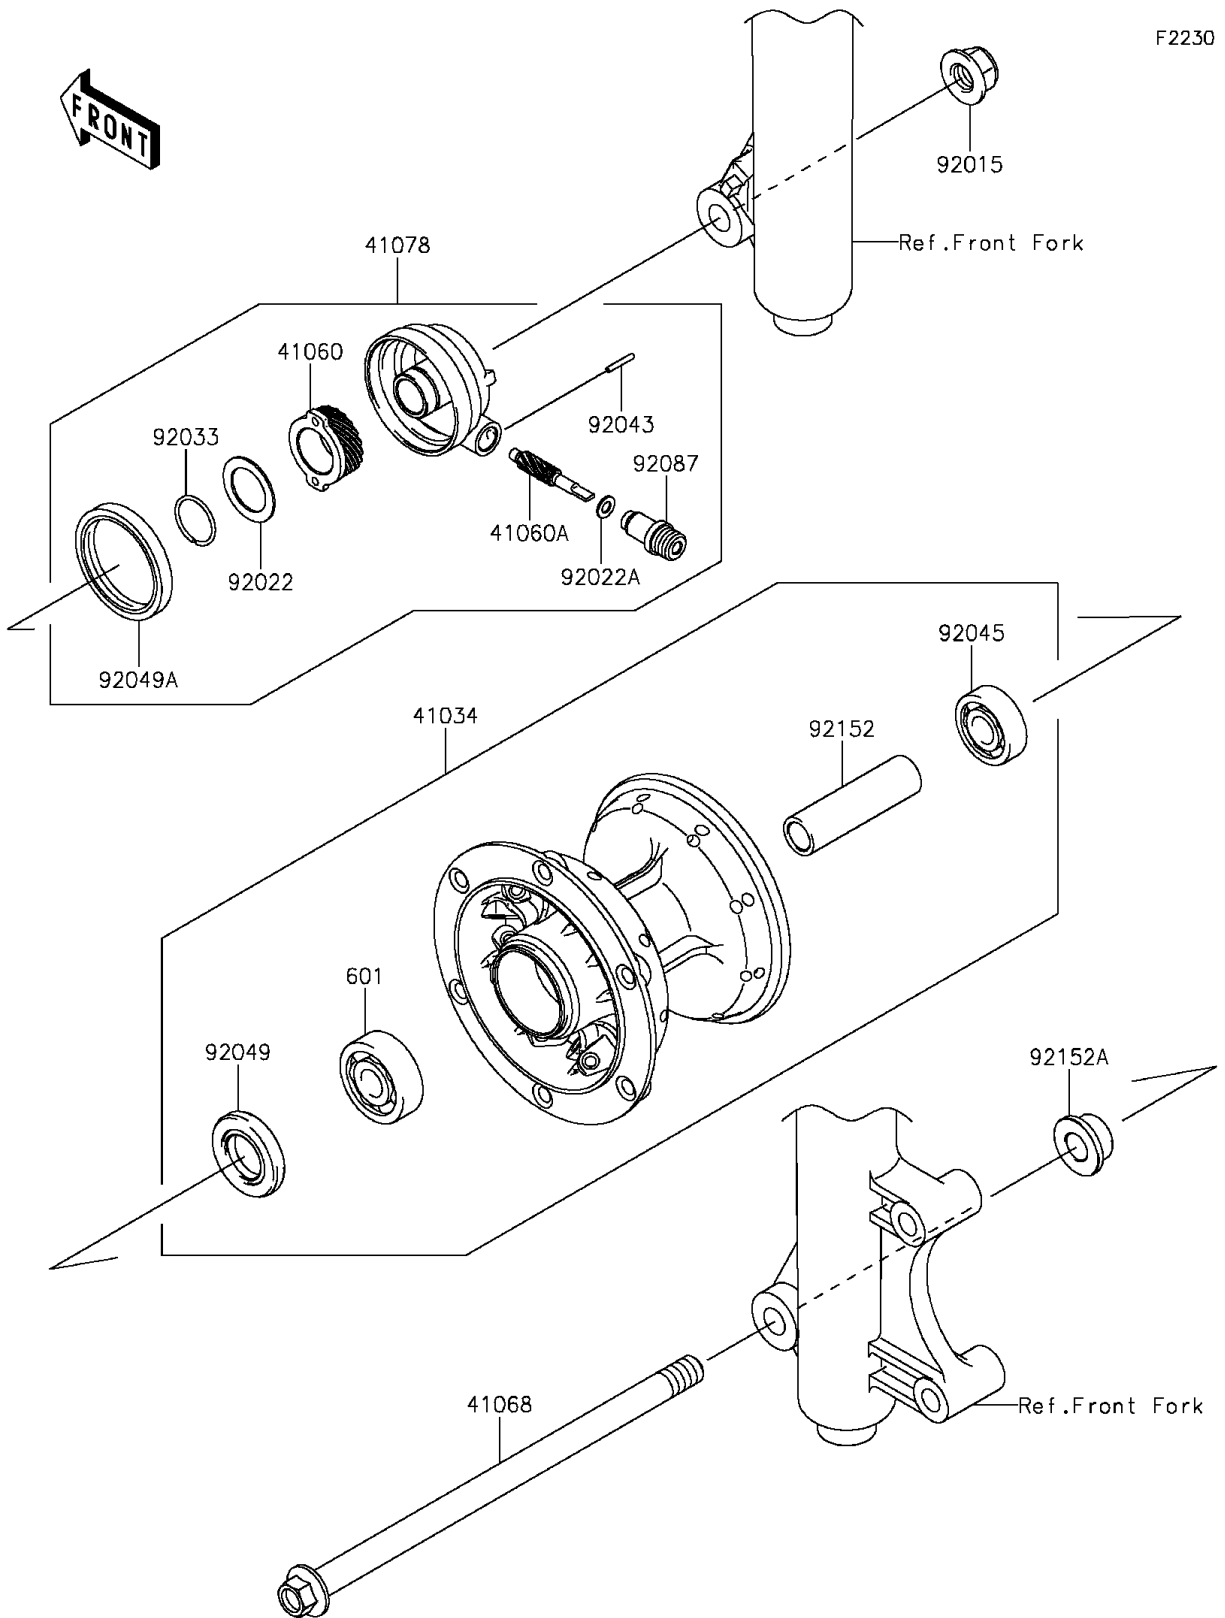

2014 KLX® 150L PARTS DIAGRAM

Front Hub

2014 KLX® 150L PARTS LIST

Front Hub

ITEM NAME	PART NUMBER	QUANTITY
BEARING-BALL,#6201UUC3 (Ref # 601)	601B6301UU	1
DRUM-ASSY,FR (Ref # 41034)	41034-0563	1
GEAR-METER SCREW,DRIVE,24T (Ref # 41060)	41060-0012	1
GEAR-METER SCREW,PINION,8T (Ref # 41060A)	41060-0013	1
AXLE,12X224 (Ref # 41068)	41068-0587	1
CASE-ASSY-METER GEAR (Ref # 41078)	41078-0016	1
NUT,LOCK,FLANGED,12MM (Ref # 92015)	92015-1433	1
WASHER,20X29X1.0 (Ref # 92022)	92022-1510	1
WASHER,5X9.5X0.8 (Ref # 92022A)	92022-1511	1
RING-SNAP,19MM (Ref # 92033)	92033-1160	1
PIN,SPRING,2X14 (Ref # 92043)	92043-1220	1
BEARING-BALL (Ref # 92045)	92045-0747	1
SEAL-OIL (Ref # 92049)	92049-0113	1
SEAL-OIL,42X50X6 (Ref # 92049A)	92049-0727	1
BUSHING-METER GEAR (Ref # 92087)	92087-1051	1
COLLAR,12.2X17.3X62.5 (Ref # 92152)	92152-0709	1
COLLAR (Ref # 92152A)	92152-0736	1