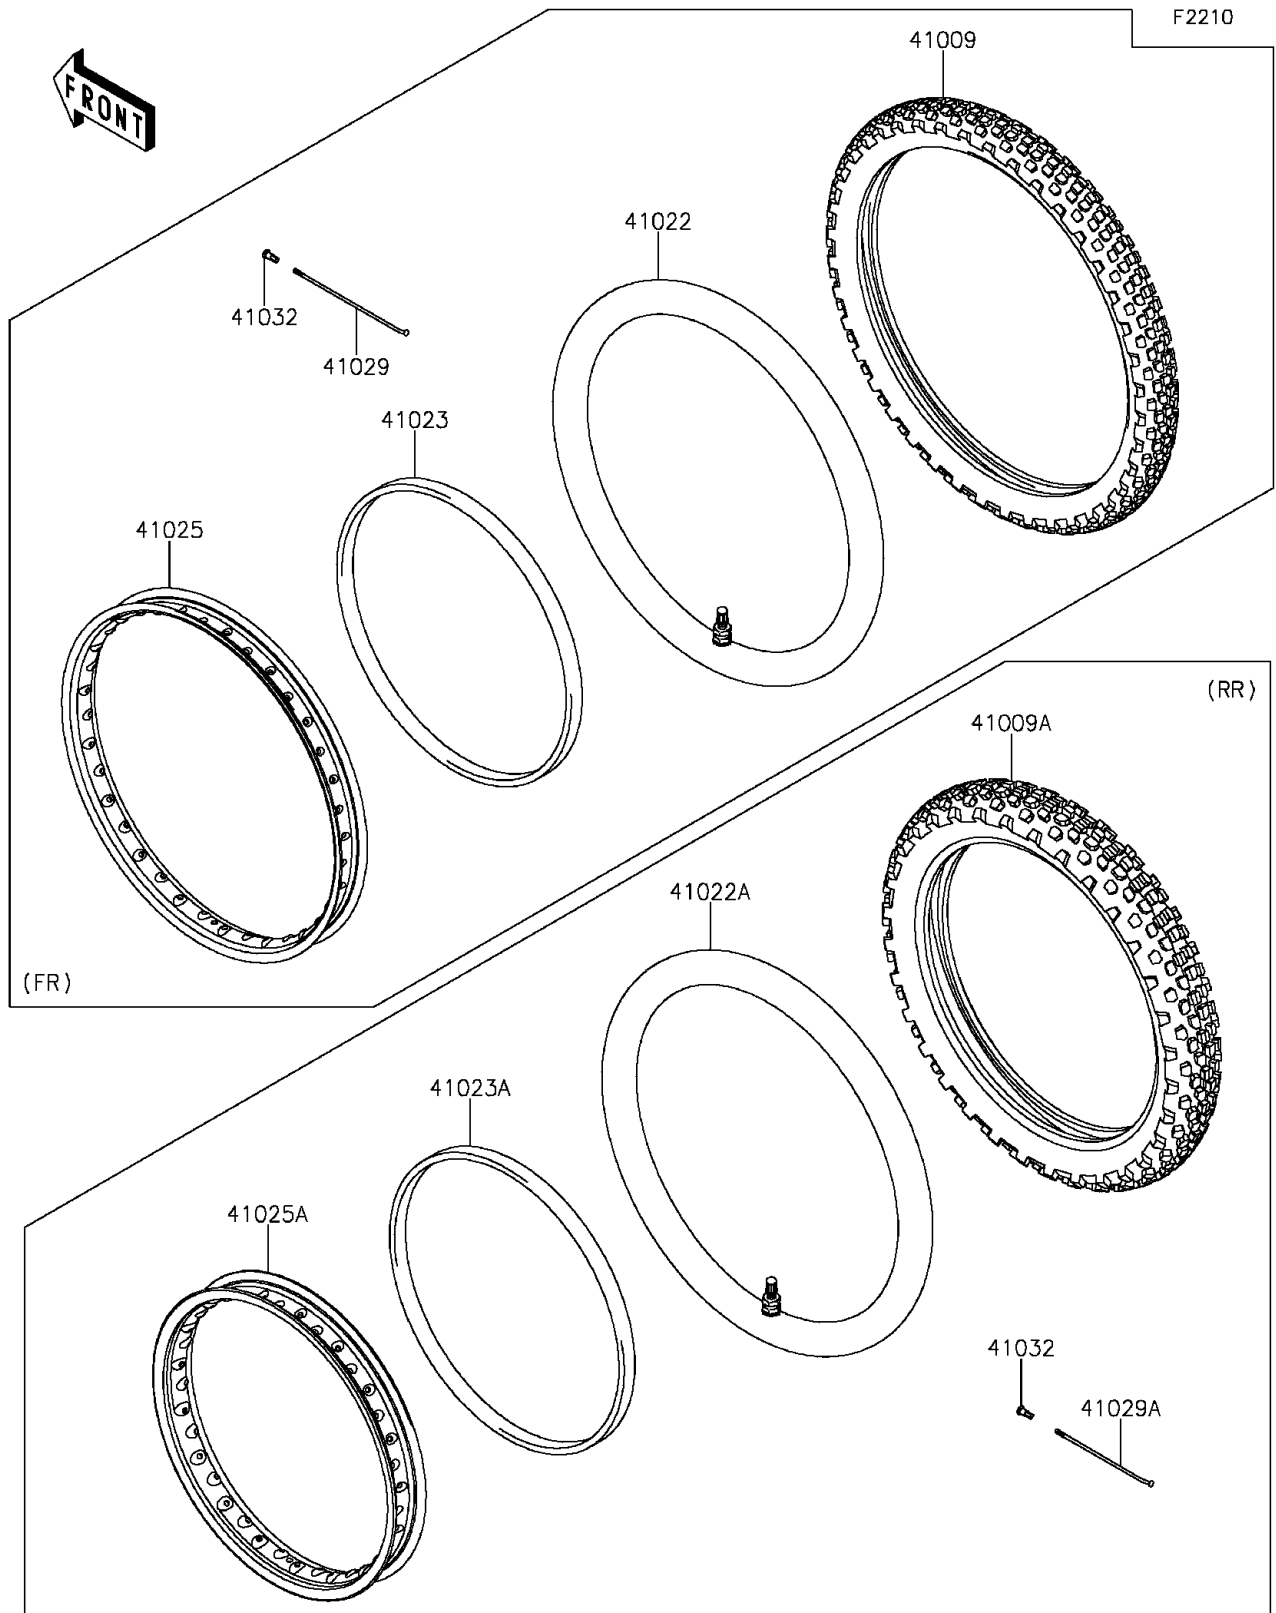

## 2014 KLX® 150L PARTS DIAGRAM

Tires

## 2014 KLX® 150L PARTS LIST

### Tires

ITEM NAME	PART NUMBER	QUANTITY
TIRE,FR,2.75-21 45P,GP-21F (Ref # 41009)	41009-0557	1
TIRE,RR,4.10-18 59P,GP-22R (Ref # 41009A)	41009-0558	1
TUBE-TIRE,FR,2.75-21 (Ref # 41022)	41022-0066	1
TUBE-TIRE,RR,4.10-18 (Ref # 41022A)	41022-0067	1
BAND-RIM,FR,2.75-21 (Ref # 41023)	41023-0028	1
BAND-RIM,RR,4.10-18 (Ref # 41023A)	41023-0029	1
RIM,FR,21X1.60,SILVER (Ref # 41025)	41025-0345-WA	1
RIM,RR,18X1.85,SILVER (Ref # 41025A)	41025-0346-WA	1
SPOKE-INNER,FR,228MMX159D (Ref # 41029)	41029-0078	1
SPOKE-INNER,RR,195MMX162D (Ref # 41029A)	41029-0079	1
NIPPLE-SPOKE (Ref # 41032)	41032-0006	1