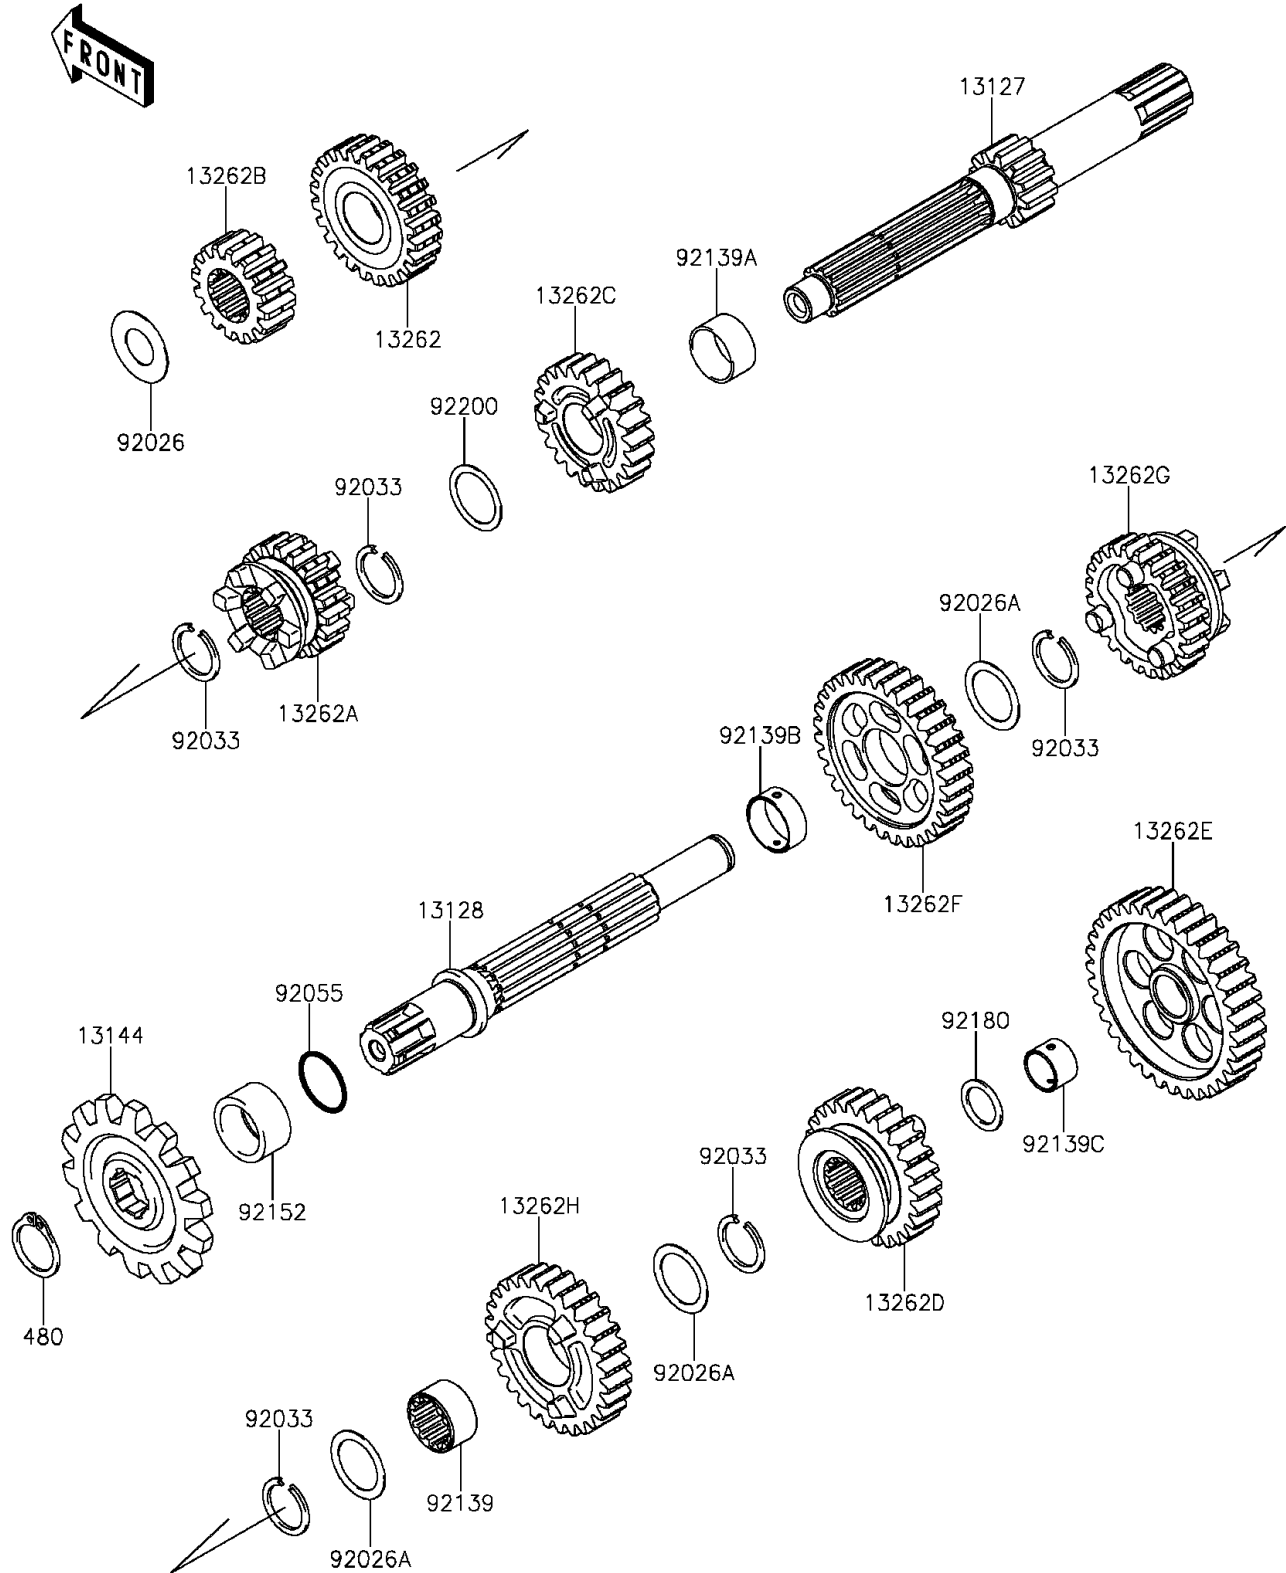

2014 KLX® 150L PARTS DIAGRAM

Transmission

E1361

2014 KLX® 150L PARTS LIST

Transmission

ITEM NAME	PART NUMBER	QUANTITY
CIRCLIP-TYPE-C,17MM (Ref # 480)	480J1700	1
SHAFT-TRANSMISSION INPUT,12T (Ref # 13127)	13127-0648	1
SHAFT-TRANSMISSION OUTPUT (Ref # 13128)	13128-0679	1
SPROCKET-OUTPUT,14T (Ref # 13144)	13144-0562	1
GEAR,INPUT 5TH,24T (Ref # 13262)	13262-0965	1
GEAR,INPUT 3RD,19T (Ref # 13262A)	13262-0966	1
GEAR,INPUT 2ND,16T (Ref # 13262B)	13262-0967	1
GEAR,INPUT 4TH,22T (Ref # 13262C)	13262-0968	1
GEAR,OUTPUT 4TH,26T (Ref # 13262D)	13262-0969	1
GEAR,OUTPUT LOW,35T (Ref # 13262E)	13262-0970	1
GEAR,OUTPUT 2ND,32T (Ref # 13262F)	13262-0971	1
GEAR,OUTPUT 5TH,24T (Ref # 13262G)	13262-0972	1
GEAR,OUTPUT 3RD,28T (Ref # 13262H)	13262-0973	1
SPACER,12.2X24X0.5 (Ref # 92026)	92026-0754	1
SPACER,17.2X23X0.5 (Ref # 92026A)	92026-0755	1
RING-SNAP (Ref # 92033)	92033-0731	1
RING-O,16.8X1.9 (Ref # 92055)	92055-0151	1
BUSHING (Ref # 92139)	92139-0286	1
BUSHING,17X19X9.5 (Ref # 92139A)	92139-0795	1
BUSHING,17X19X7.4 (Ref # 92139B)	92139-0796	1
BUSHING,12X14X9.4 (Ref # 92139C)	92139-0797	1
COLLAR,SPROCKET (Ref # 92152)	92152-0998	1
SHIM (Ref # 92180)	92180-0774	1
WASHER,17.3X22X0.5 (Ref # 92200)	92200-0865	1