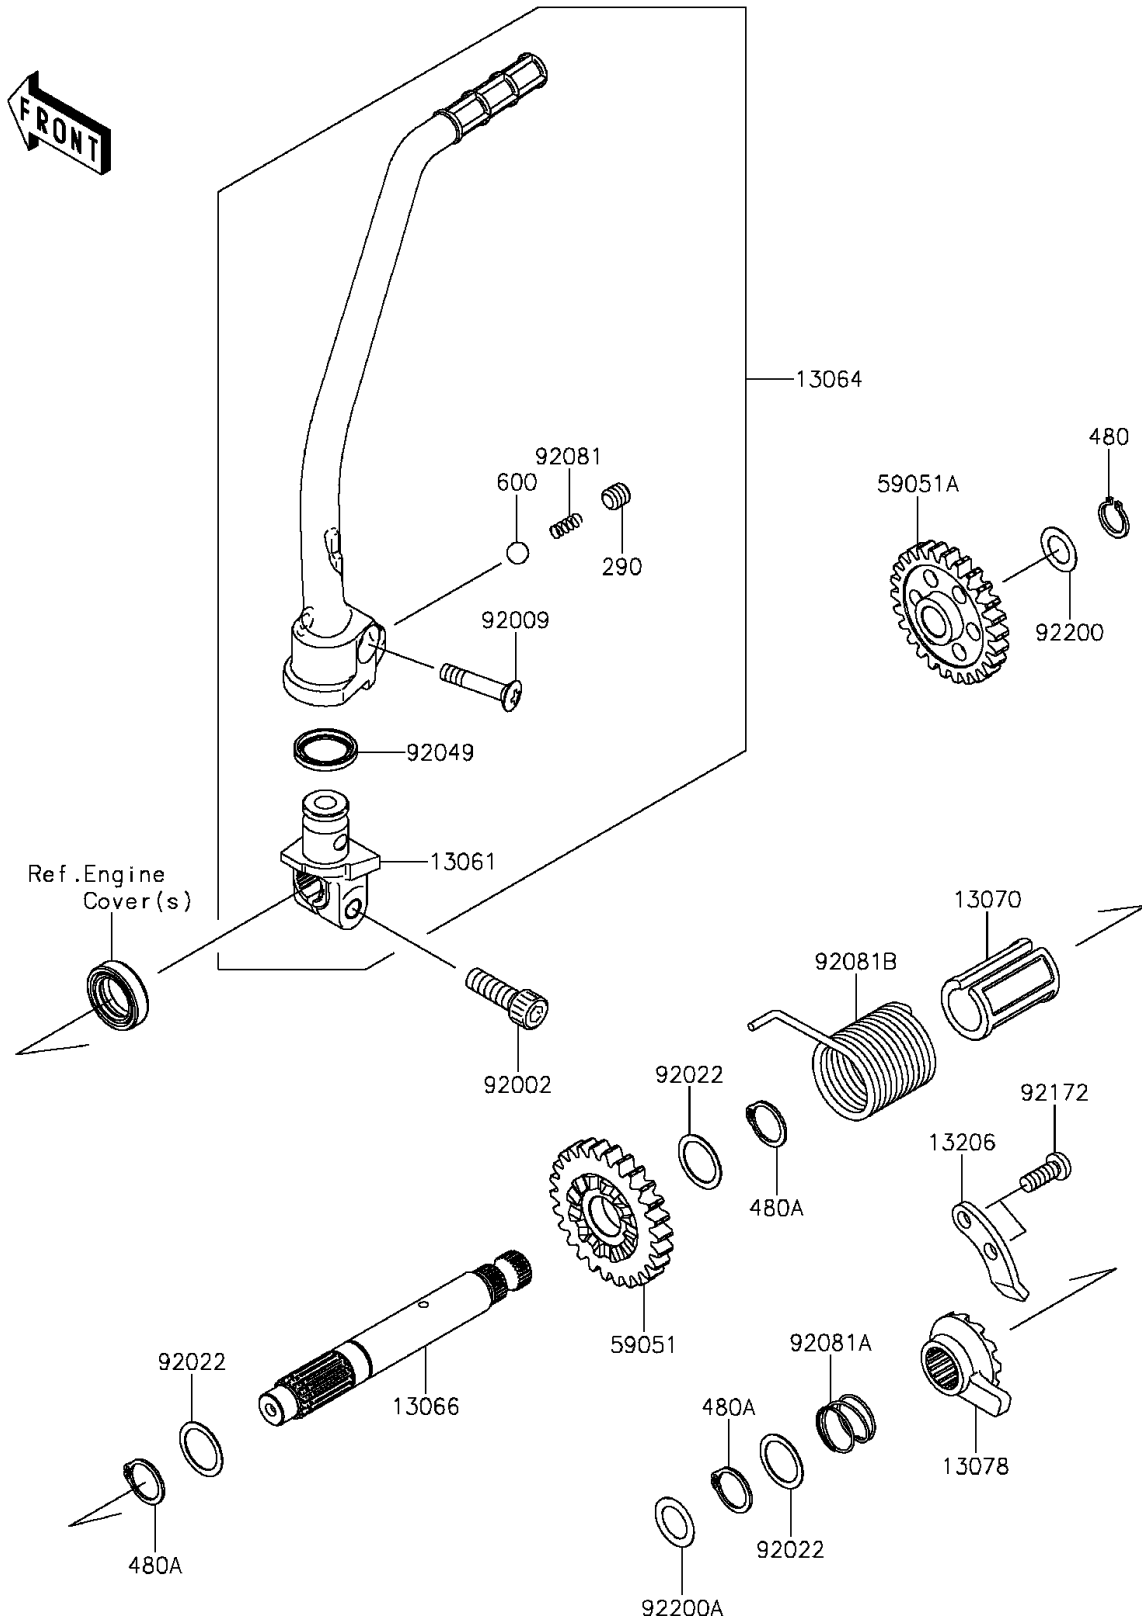

2014 KLX® 150L PARTS DIAGRAM

Kickstarter Mechanism

E1340

2014 KLX® 150L PARTS LIST

Kickstarter Mechanism

ITEM NAME	PART NUMBER	QUANTITY
SCREW-SET-SOCKET,8X8 (Ref # 290)	290CA0808	1
CIRCLIP-TYPE-C,12MM (Ref # 480)	480J1200	1
CIRCLIP-TYPE-C,16MM (Ref # 480A)	480J1600	1
BALL-STEEL,1/4 (Ref # 600)	600A0800	1
BOSS (Ref # 13061)	13061-0349	1
LEVER-ASSY-KICK (Ref # 13064)	13064-0060	1
SHAFT-KICK (Ref # 13066)	13066-0014	1
GUIDE,KICK SHAFT (Ref # 13070)	13070-1035	1
RATCHET (Ref # 13078)	13078-0030	1
GUIDE-KICK (Ref # 13206)	13206-1070	1
GEAR-SPUR,KICK STARTER,26T (Ref # 59051)	59051-0735	1
GEAR-SPUR,IDLE,26T (Ref # 59051A)	59051-0738	1
BOLT,SOCKET,8X25 (Ref # 92002)	92002-1442	1
SCREW,6X27 (Ref # 92009)	92009-1607	1
WASHER,16.8X22X0.5 (Ref # 92022)	92022-315	1
SEAL-OIL,KICK PEDAL (Ref # 92049)	92049-1387	1
SPRING,KICK PEDAL (Ref # 92081)	92081-020	1
SPRING,RATCHET (Ref # 92081A)	92081-122	1
SPRING,KICK STARTER (Ref # 92081B)	92081-1276	1
SCREW,6X16 (Ref # 92172)	92172-1051	1
WASHER,12.3X20X0.5 (Ref # 92200)	92200-0298	1
WASHER,13.2X20X0.5 (Ref # 92200A)	92200-0571	1