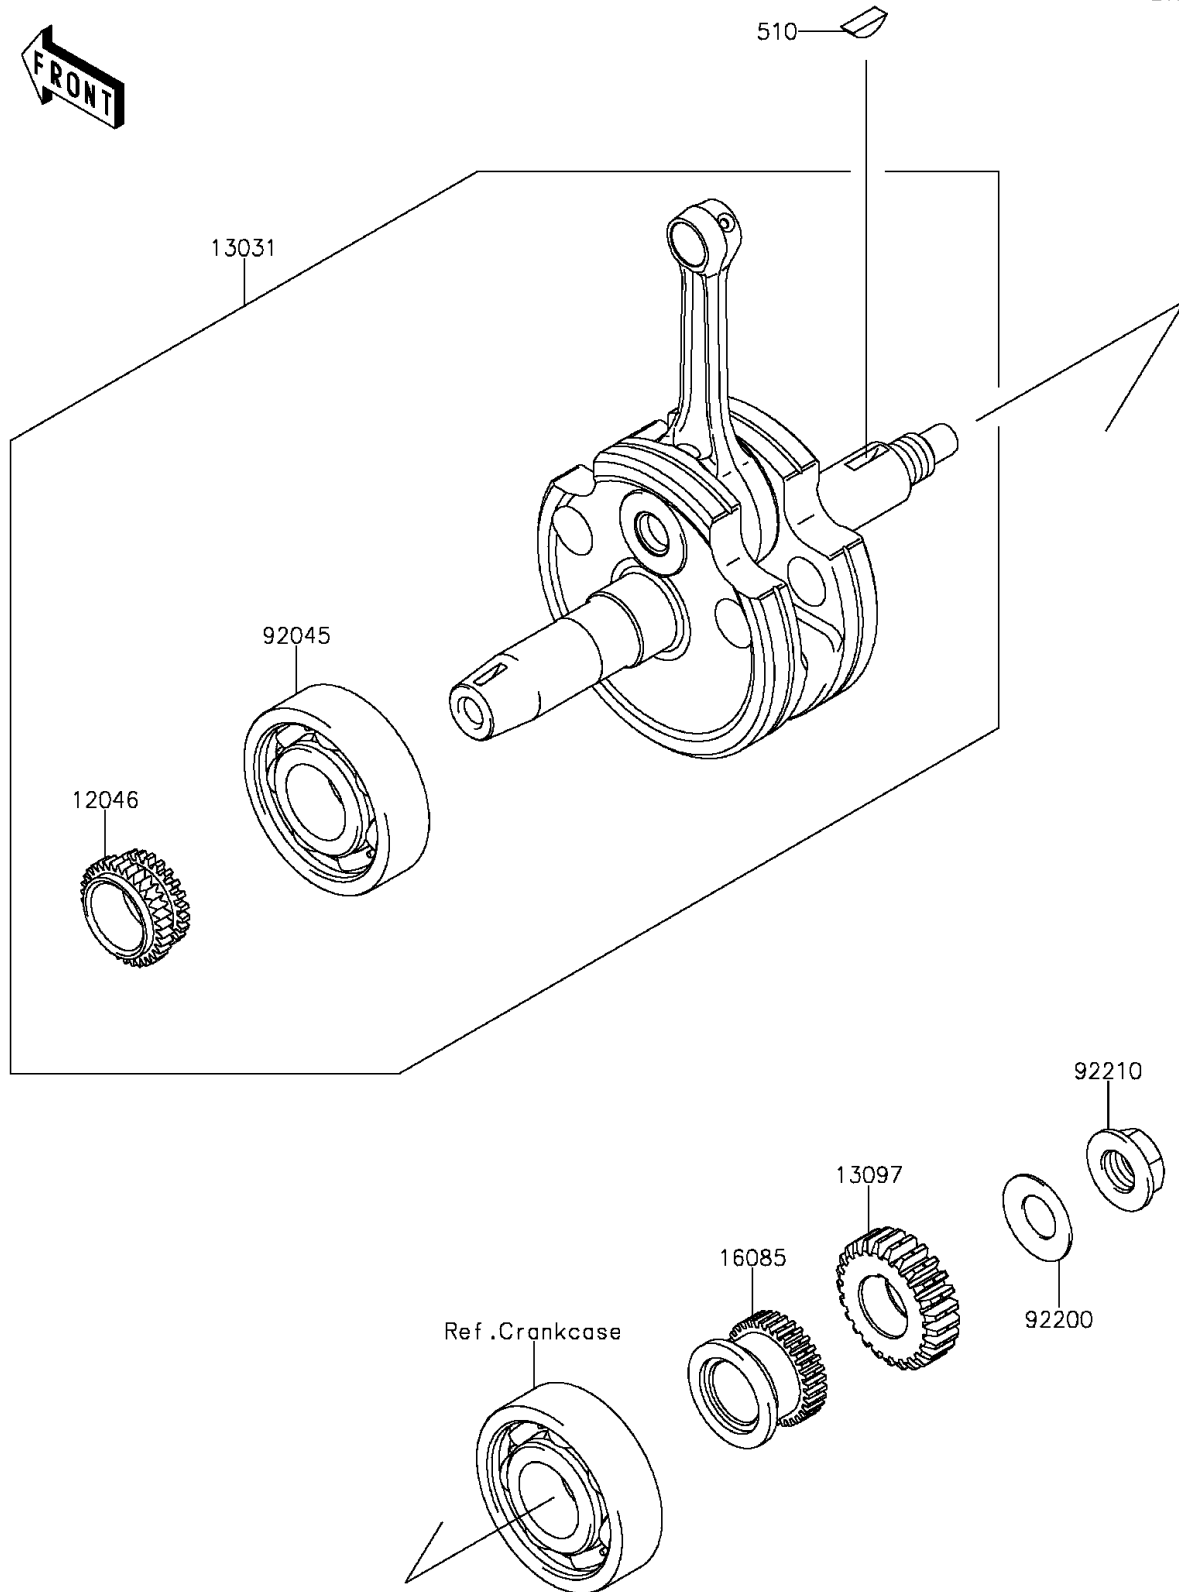

2014 KLX® 150L PARTS DIAGRAM

Crankshaft

E1321

2014 KLX® 150L PARTS LIST

Crankshaft

ITEM NAME	PART NUMBER	QUANTITY
KEY-WOODRUFF (Ref # 510)	510A4200	1
SPROCKET,18T (Ref # 12046)	12046-0575	1
CRANKSHAFT-COMP (Ref # 13031)	13031-0805	1
GEAR-PRIMARY SPUR,25T (Ref # 13097)	13097-0569	1
GEAR,21T (Ref # 16085)	16085-0607	1
BEARING-BALL (Ref # 92045)	92045-0018	1
WASHER,14.2X28X1.5 (Ref # 92200)	92200-0553	1
NUT,14MM,LEFT HANDED (Ref # 92210)	92210-0600	1